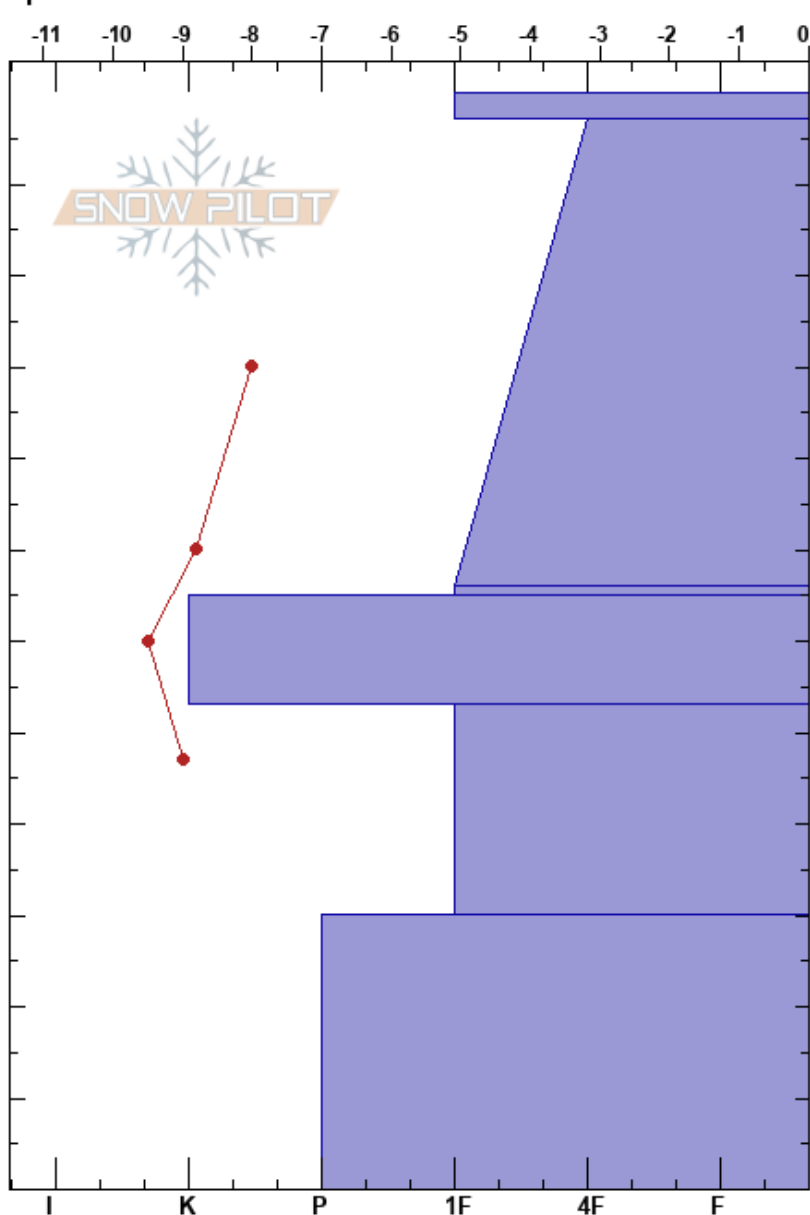

Averys
 Chugach Range
 AK
 Elevation:
 Aspect: NE
 Specifics:

Max Wittenberg
 03/12/2018 - 2:00pm
 Co-ord: 61.25490N, -145.66895E
 Slope Angle: 18°
 Wind Loading:

Stability:
 Air Temperature: -9°C
 Sky Cover: FEW
 Precipitation: NO
 Wind: SW Calm

HS:120
 PF:45
 54-55cm: Problematic layer
 55-67cm: March 1 Wind event

Form	Crystal		ρ kg/m ³	Stability tests & Layer comments
	Size	Moisture		
•	0.3			
+	1.5			← CT12 @20cm Storm Density change
⊖ (⊖)	1			← CT20, Q2 @54cm
•	0.3			55-67cm: March 1 Wind event ← DTN @67cm
⊖	1			
•	0.5			