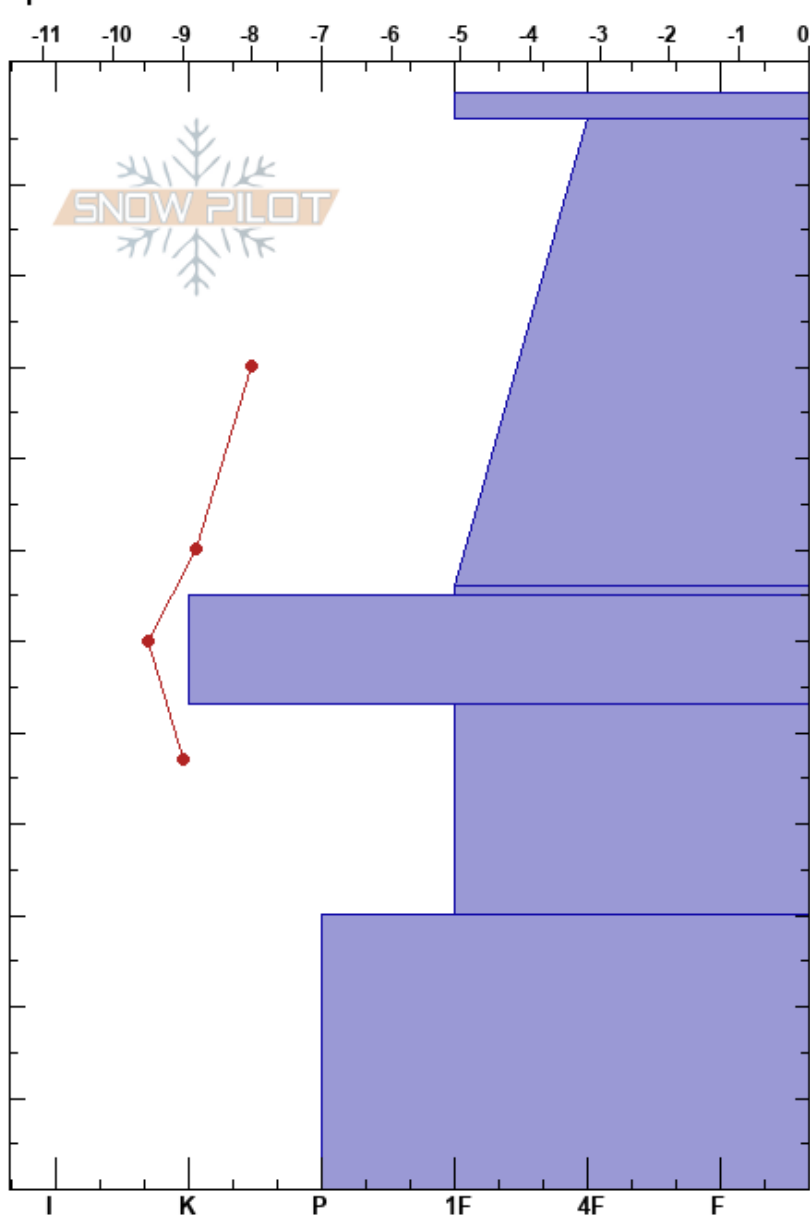

Averys
 Chugach Range
 AK
 Elevation:
 Aspect: NE
 Specifics:

Max Wittenberg
 03/12/2018 - 2:00pm
 Co-ord: 61.25490N, -145.66895E
 Slope Angle: 18°
 Wind Loading:

Stability:
 Air Temperature: -9°C
 Sky Cover: FEW
 Precipitation: NO
 Wind: SW Calm

HS:120
 PF:45
 54-55cm: Problematic layer
 55-67cm: March 1 Wind event

Form	Crystal		Moisture	ρ kg/m ³	Stability tests & Layer comments
	Size				
•	0.3				
+	1.5				
⊠ (⊖)	1				← CT20, Q2 @54cm
•	0.3				55-67cm: March 1 Wind event ← DTN @67cm
⊖	1				
•	0.5				