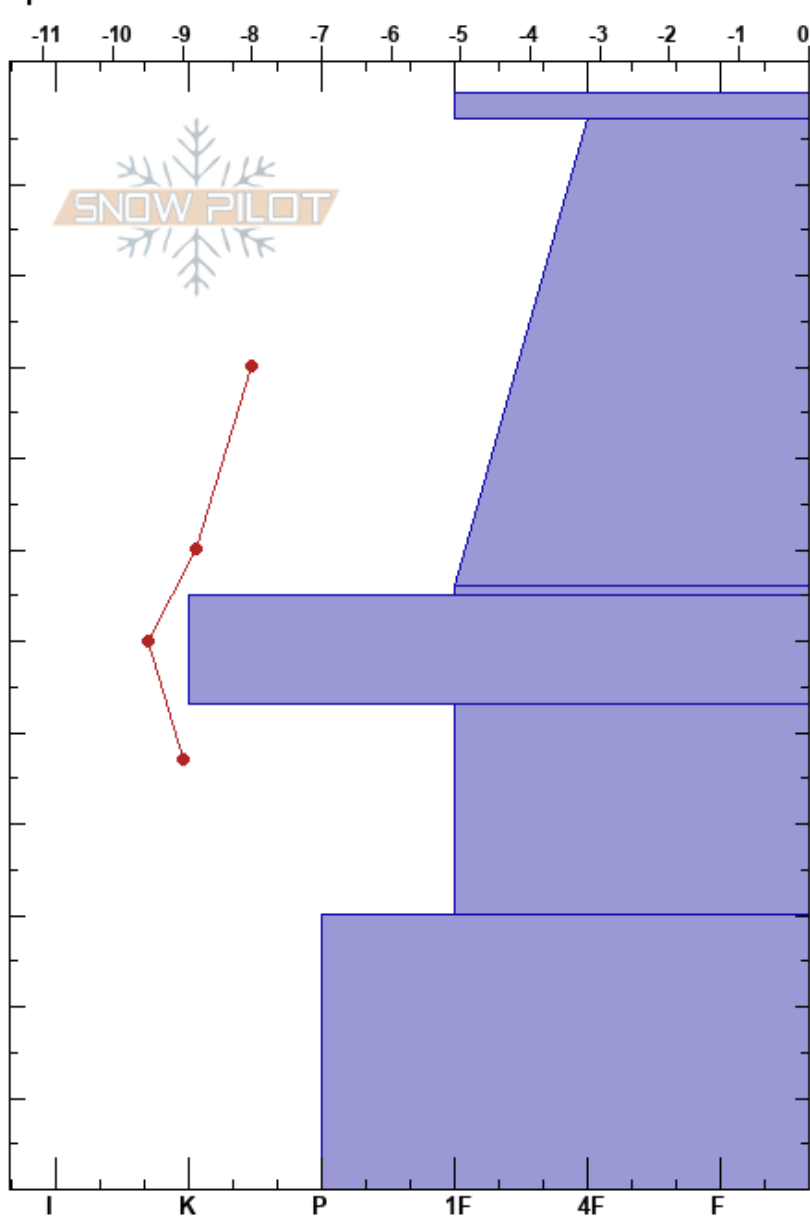

Averys
 Chugach Range
 AK
 Elevation:
 Aspect: NE
 Specifics:

Max Wittenberg
 03/12/2018 - 2:00pm
 Co-ord: 61.25490N, -145.66895E
 Slope Angle: 18°
 Wind Loading:

Stability:
 Air Temperature: -9°C
 Sky Cover: FEW
 Precipitation: NO
 Wind: SW Calm

HS:120
 PF:45
 54-55cm: Problematic layer
 55-67cm: March 1 Wind event

Form	Crystal		ρ kg/m ³	Stability tests & Layer comments
	Size	Moisture		
•	0.3			
+	1.5			← CT12 @20cm Storm Density change
⊖ (⊖)	1			← CT20, Q2 @54cm
•	0.3			55-67cm: March 1 Wind event
				← DTN @67cm
⊖	1			
•	0.5			