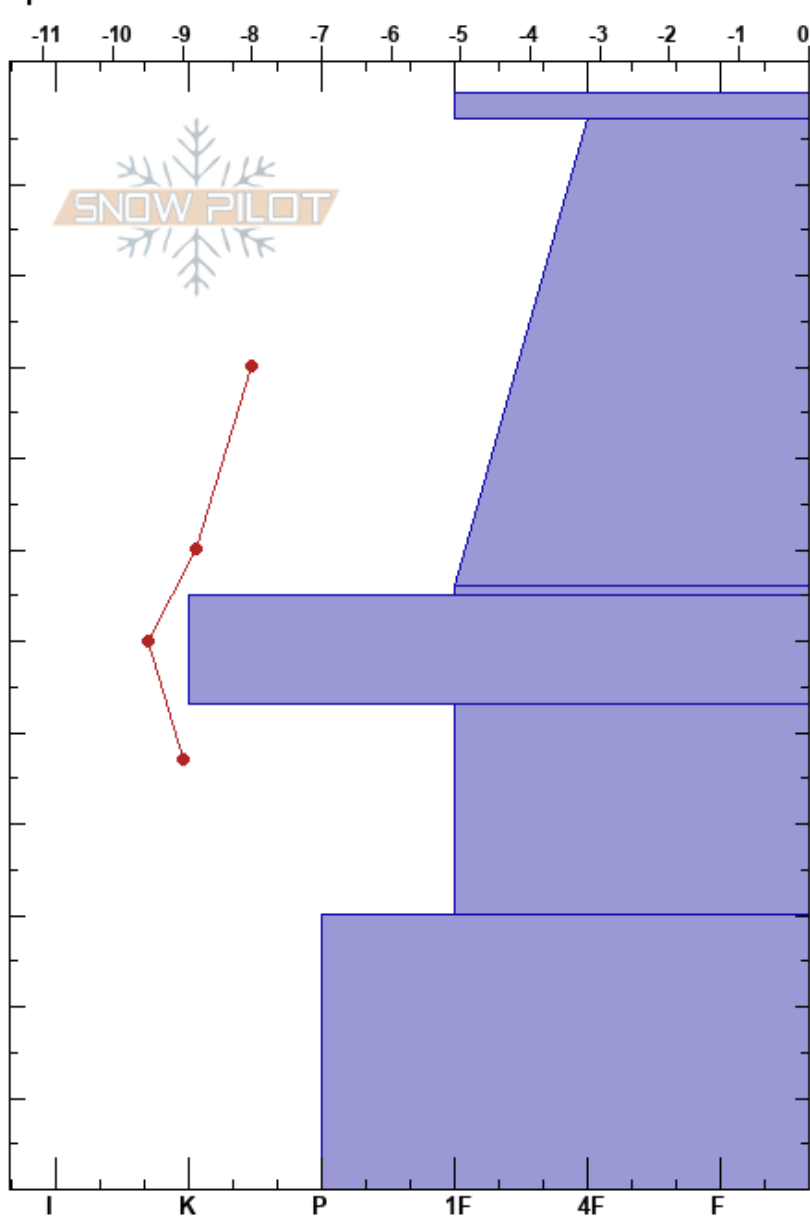

Averys  
 Chugach Range  
 AK  
 Elevation:  
 Aspect: NE  
 Specifics:

Max Wittenberg  
 03/12/2018 - 2:00pm  
 Co-ord: 61.25490N, -145.66895E  
 Slope Angle: 18°  
 Wind Loading:

Stability:  
 Air Temperature: -9°C  
 Sky Cover: FEW  
 Precipitation: NO  
 Wind: SW Calm

HS:120  
 PF:45  
 54-55cm: Problematic layer  
 55-67cm: March 1 Wind event

Form	Crystal		Moisture	$\rho$ kg/m <sup>3</sup>	Stability tests & Layer comments
	Size				
•	0.3				
+	1.5				
⊖ (⊖)	1				← CT20, Q2 @54cm
•	0.3				55-67cm: March 1 Wind event ← DTN @67cm
⊖	1				
•	0.5				