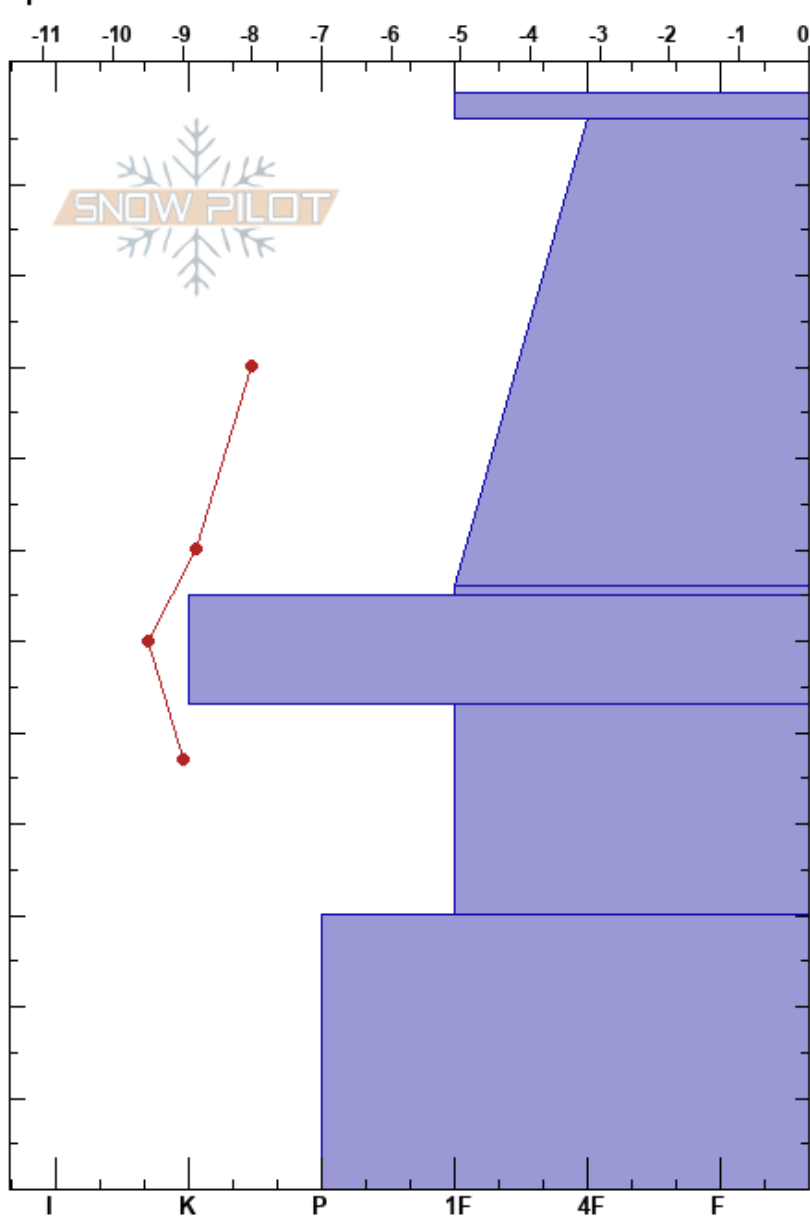

Averys
 Chugach Range
 AK
 Elevation:
 Aspect: NE
 Specifics:

Max Wittenberg
 03/12/2018 - 2:00pm
 Co-ord: 61.25490N, -145.66895E
 Slope Angle: 18°
 Wind Loading:

Stability:
 Air Temperature: -9°C
 Sky Cover: FEW
 Precipitation: NO
 Wind: SW Calm

HS:120
 PF:45
 54-55cm: Problematic layer
 55-67cm: March 1 Wind event

Form	Crystal Size	Moisture	ρ kg/m ³	Stability tests & Layer comments
•	0.3			
				← CT12 @20cm Storm Density change
+	1.5			
⊖ (⊖)	1			← CT20, Q2 @54cm
•	0.3			55-67cm: March 1 Wind event
				← DTN @67cm
⊖	1			
•	0.5			