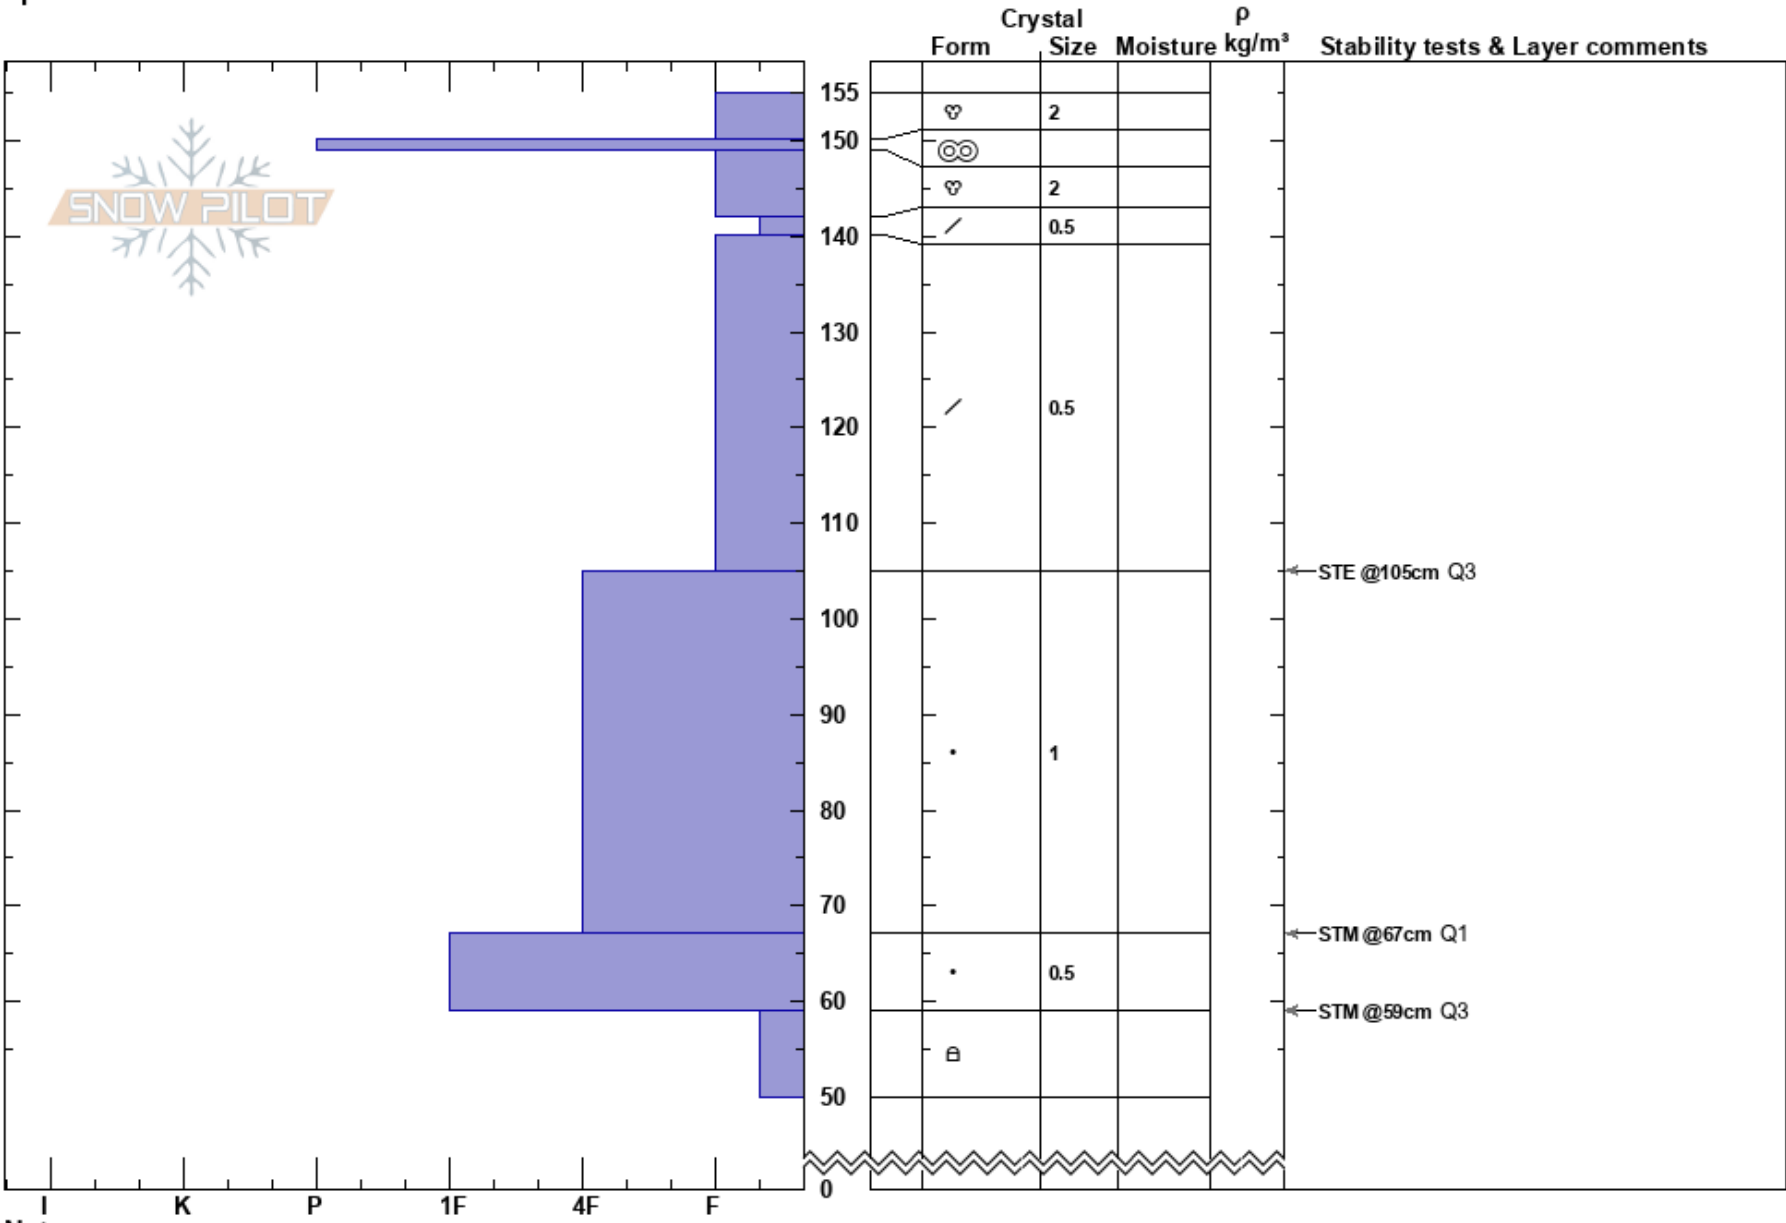

Gunmount Rd
 Sierra Nevada
 CA
 Elevation: 7830 ft
 Aspect: N
 Specifics:

Jeff Brees
 03/12/2018 - 4:00pm
 Co-ord: 38.70000N, -120.09000W
 Slope Angle: 33°
 Wind Loading:

Stability:
 Air Temperature:
 Sky Cover: SCT
 Precipitation: NO
 Wind:
 HS:155
 PF:30 142-140cm:Problematic layer