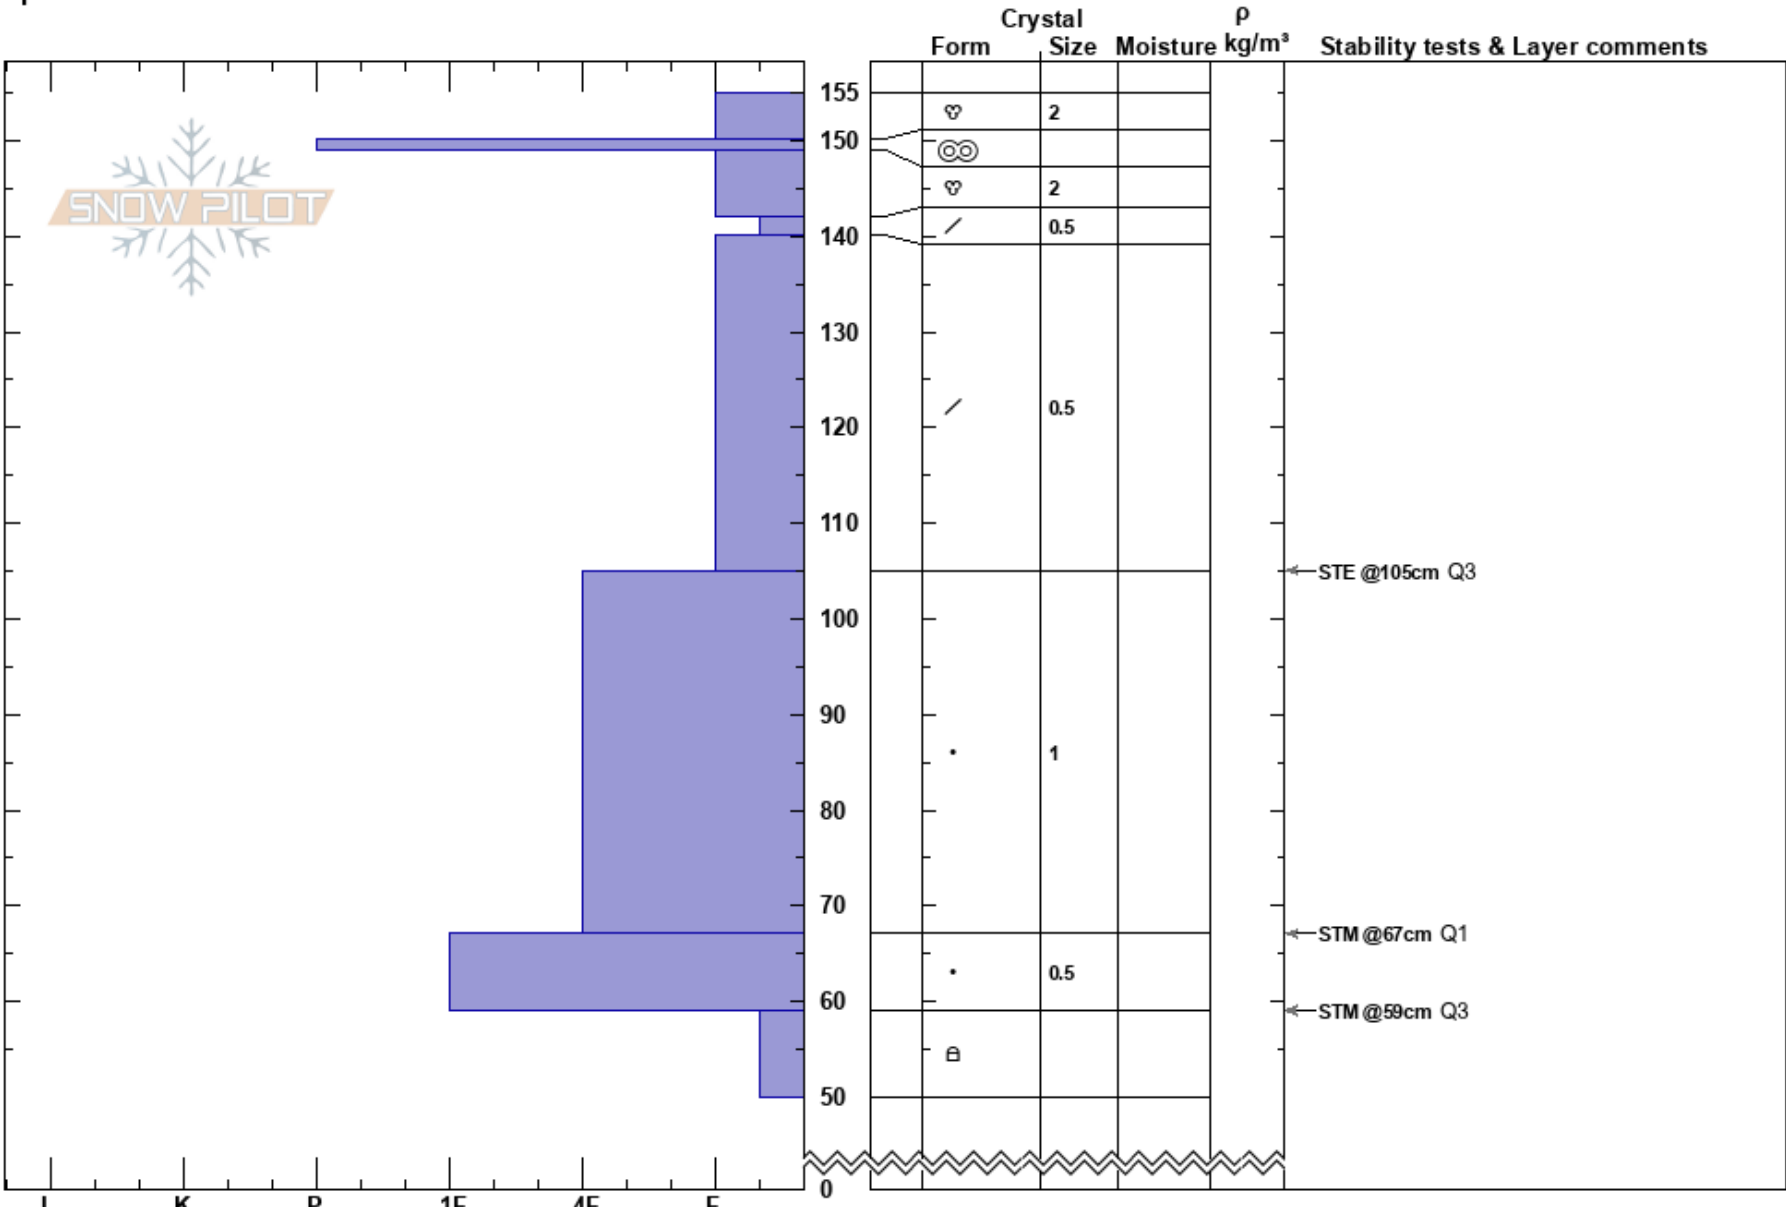

Gunmount Rd
 Sierra Nevada
 CA
 Elevation: 7830 ft
 Aspect: N
 Specifics:

Jeff Brees
 03/12/2018 - 4:00pm
 Co-ord: 38.70000N, -120.09000W
 Slope Angle: 33°
 Wind Loading:

Stability:
 Air Temperature:
 Sky Cover: SCT
 Precipitation: NO
 Wind:
 HS:155
 PF:30 142-140cm:Problematic layer