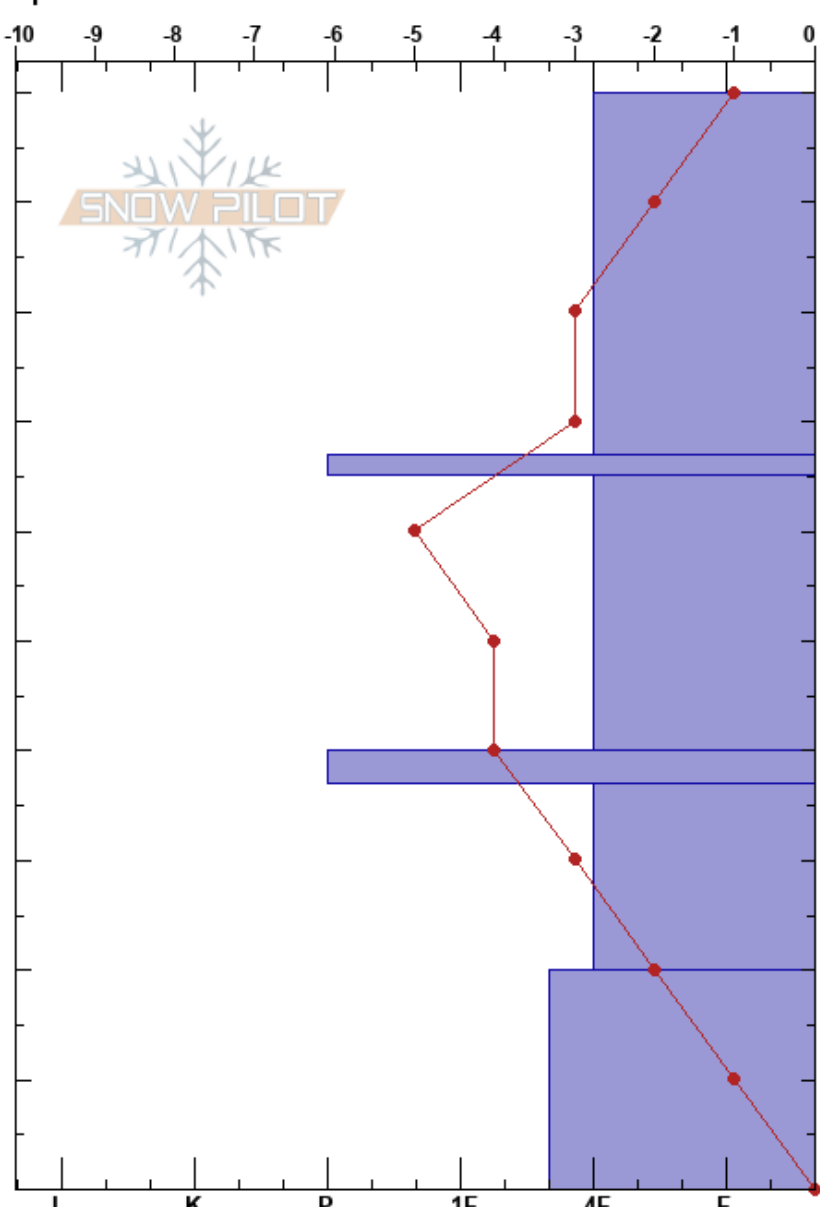

Snow School Group One
 Madison Range-S
 MT
 Elevation: 6860 ft
 Aspect: 360°
 Specifics:

Lucas Zukiewicz
 03/12/2018 - 1:30pm
 Co-ord: 44.65238N, -111.10294W
 Slope Angle: 5°
 Wind Loading:

Stability: HS:100
 Air Temperature: 9.5°C
 Sky Cover: CLR
 Precipitation: NO
 Wind: Calm

Form	Crystal		Moisture	ρ kg/m ³	Stability tests & Layer comments
	Size	Moisture			
				193	
•	0.5	M-W		222	
				284	
⊙⊙	1.5			290	
				302	
•	1			300	
⊙⊙	1.5			316	
•	1			317	
^	2-3			318	
				408	

Notes: Data pit for west-wide snow school. Snow Water Equivalent as measured: 11.6 based on average snowpack density using RIP cutter of 29.5%. SWE at nearby West Yellowstone SNOTEL site was 12.7 for the date.