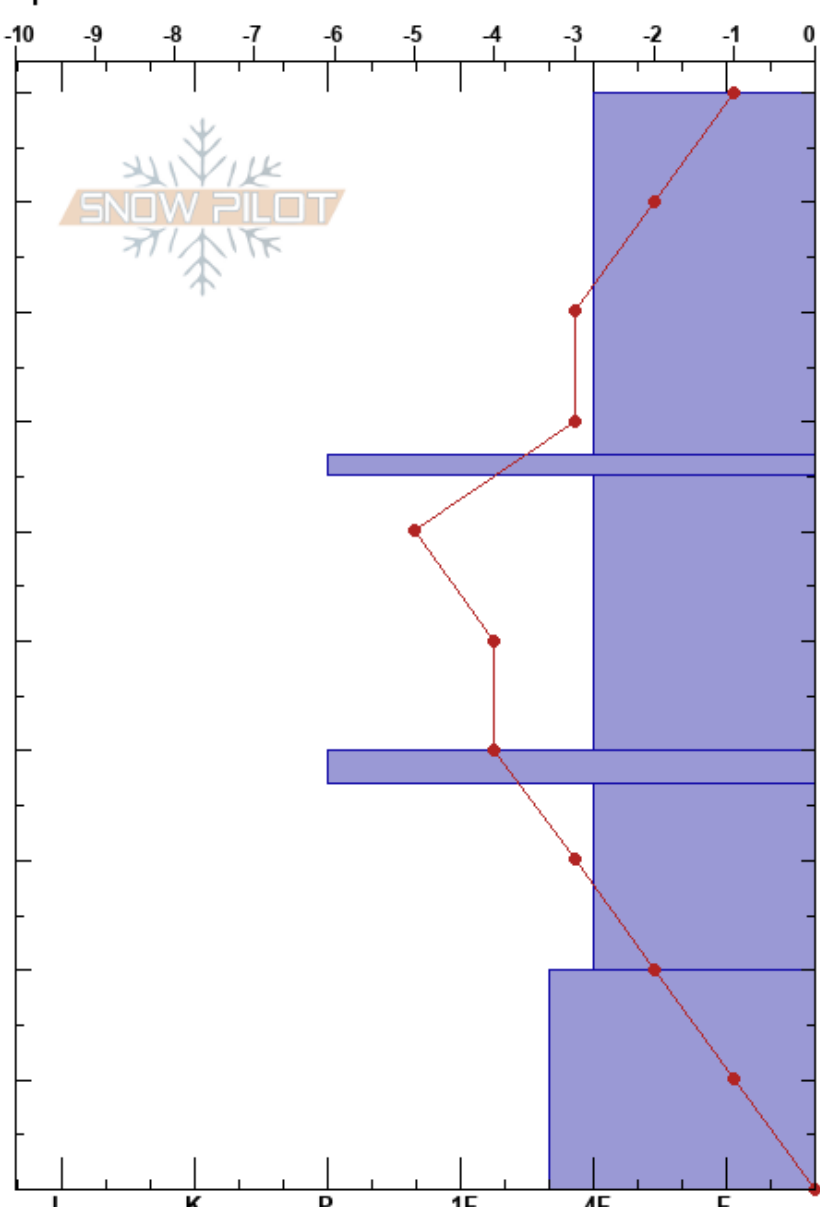

Snow School Group One
 Madison Range-S
 MT
 Elevation: 6860 ft
 Aspect: 360°
 Specifics:

Lucas Zukiewicz
 03/12/2018 - 1:30pm
 Co-ord: 44.65238N, -111.10294W
 Slope Angle: 5°
 Wind Loading:

Stability: HS:100
 Air Temperature: 9.5°C
 Sky Cover: CLR
 Precipitation: NO
 Wind: Calm
 Layer Notes:

Form	Crystal Size	Moisture	ρ kg/m ³	Stability tests & Layer comments
			193	
•	0.5	M-W	222	
			284	
⊙⊙	1.5		290	
			302	
•	1		300	
⊙⊙	1.5		316	
•	1		317	
			318	
^	2-3		408	

Notes: Data pit for west-wide snow school. Snow Water Equivalent as measured: 11.6 based on average snowpack density using RIP cutter of 29.5%. SWE at nearby West Yellowstone SNOTEL site was 12.7 for the date.