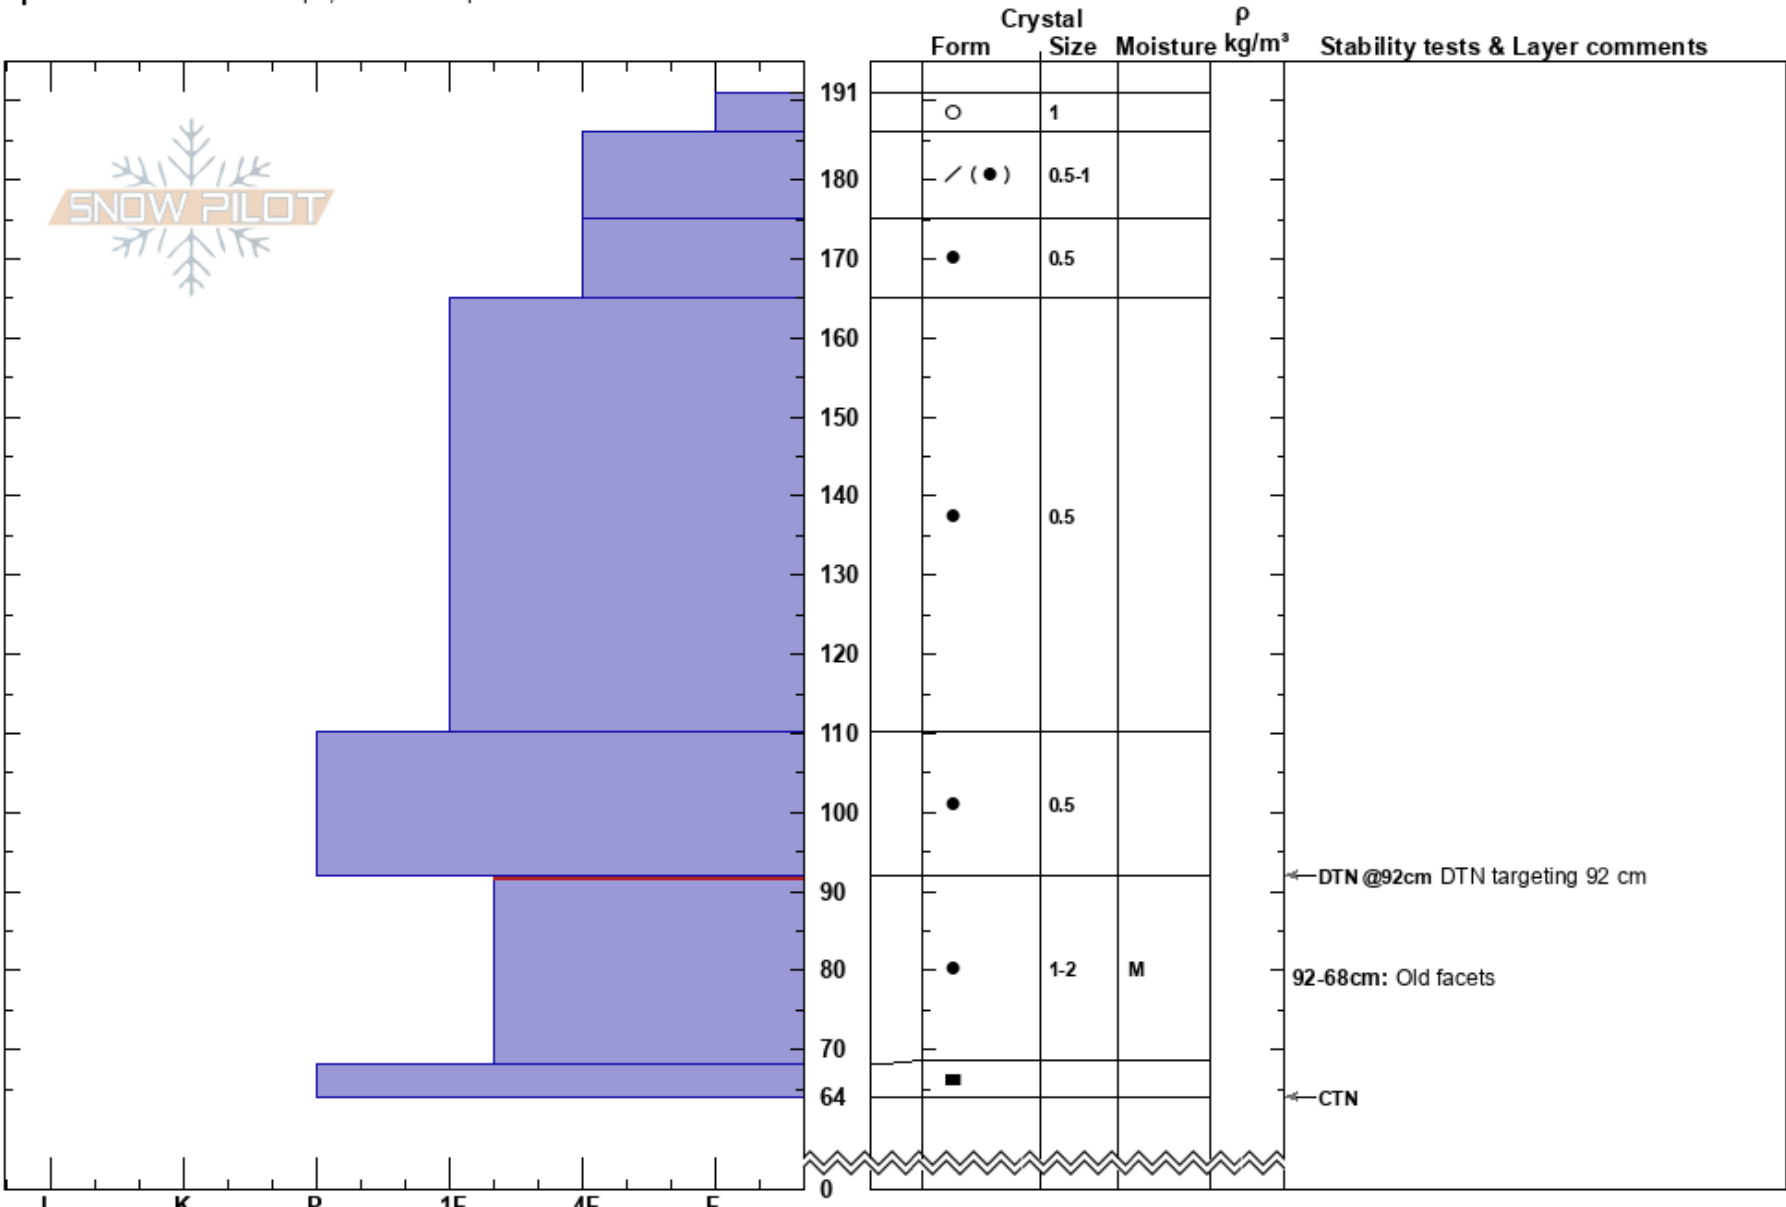

Jakes Peak
 Central Sierra
 CA
Elevation: 8420 ft
Aspect: 52°
Specifics: Ski tracks on slope; We skied slope

Brandon Schwartz
 03/12/2018 - 11:25am
Co-ord: 38.96938N, -120.11429W
Slope Angle: 32°
Wind Loading: no

Stability: Very Good **HS:** 191
Air Temperature: 6.5°C **PS:** 10
Sky Cover: SCT
Precipitation: NO
Wind: S Light Breeze
Layer Notes:
 92-68cm: Old facets
 92-68cm: Problematic layer

← DTN @92cm DTN targeting 92 cm
 92-68cm: Old facets
 ← CTN

Notes: Pit dug in below treeline terrain.