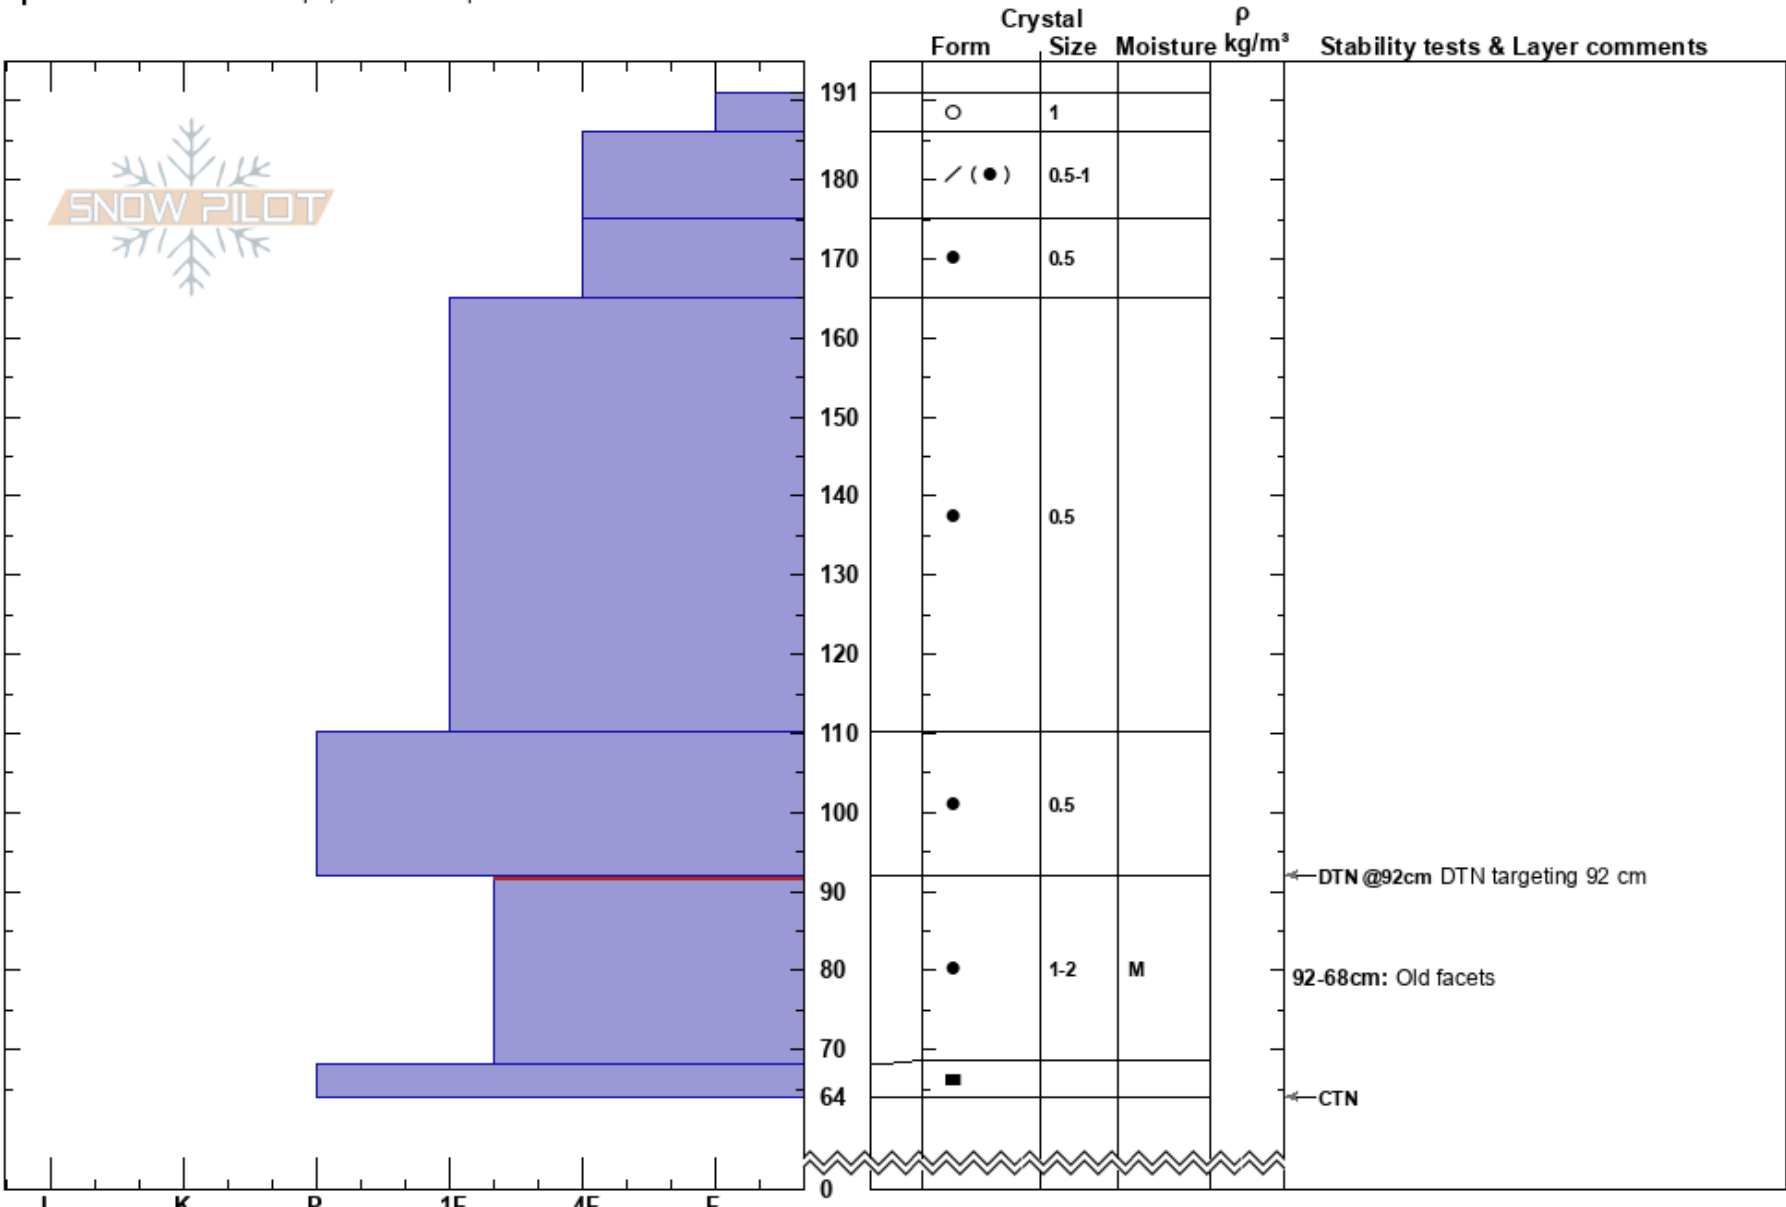

Jakes Peak
 Central Sierra
 CA
Elevation: 8420 ft
Aspect: 52°
Specifics: Ski tracks on slope; We skied slope

Brandon Schwartz
 03/12/2018 - 11:25am
Co-ord: 38.96938N, -120.11429W
Slope Angle: 32°
Wind Loading: no

Stability: Very Good **HS:** 191
Air Temperature: 6.5°C **PS:** 10
Sky Cover: SCT
Precipitation: NO
Wind: S Light Breeze
Layer Notes:
 92-68cm: Old facets
 92-68cm: Problematic layer

← DTN @92cm DTN targeting 92 cm

92-68cm: Old facets

← CTN

Notes: Pit dug in below treeline terrain.