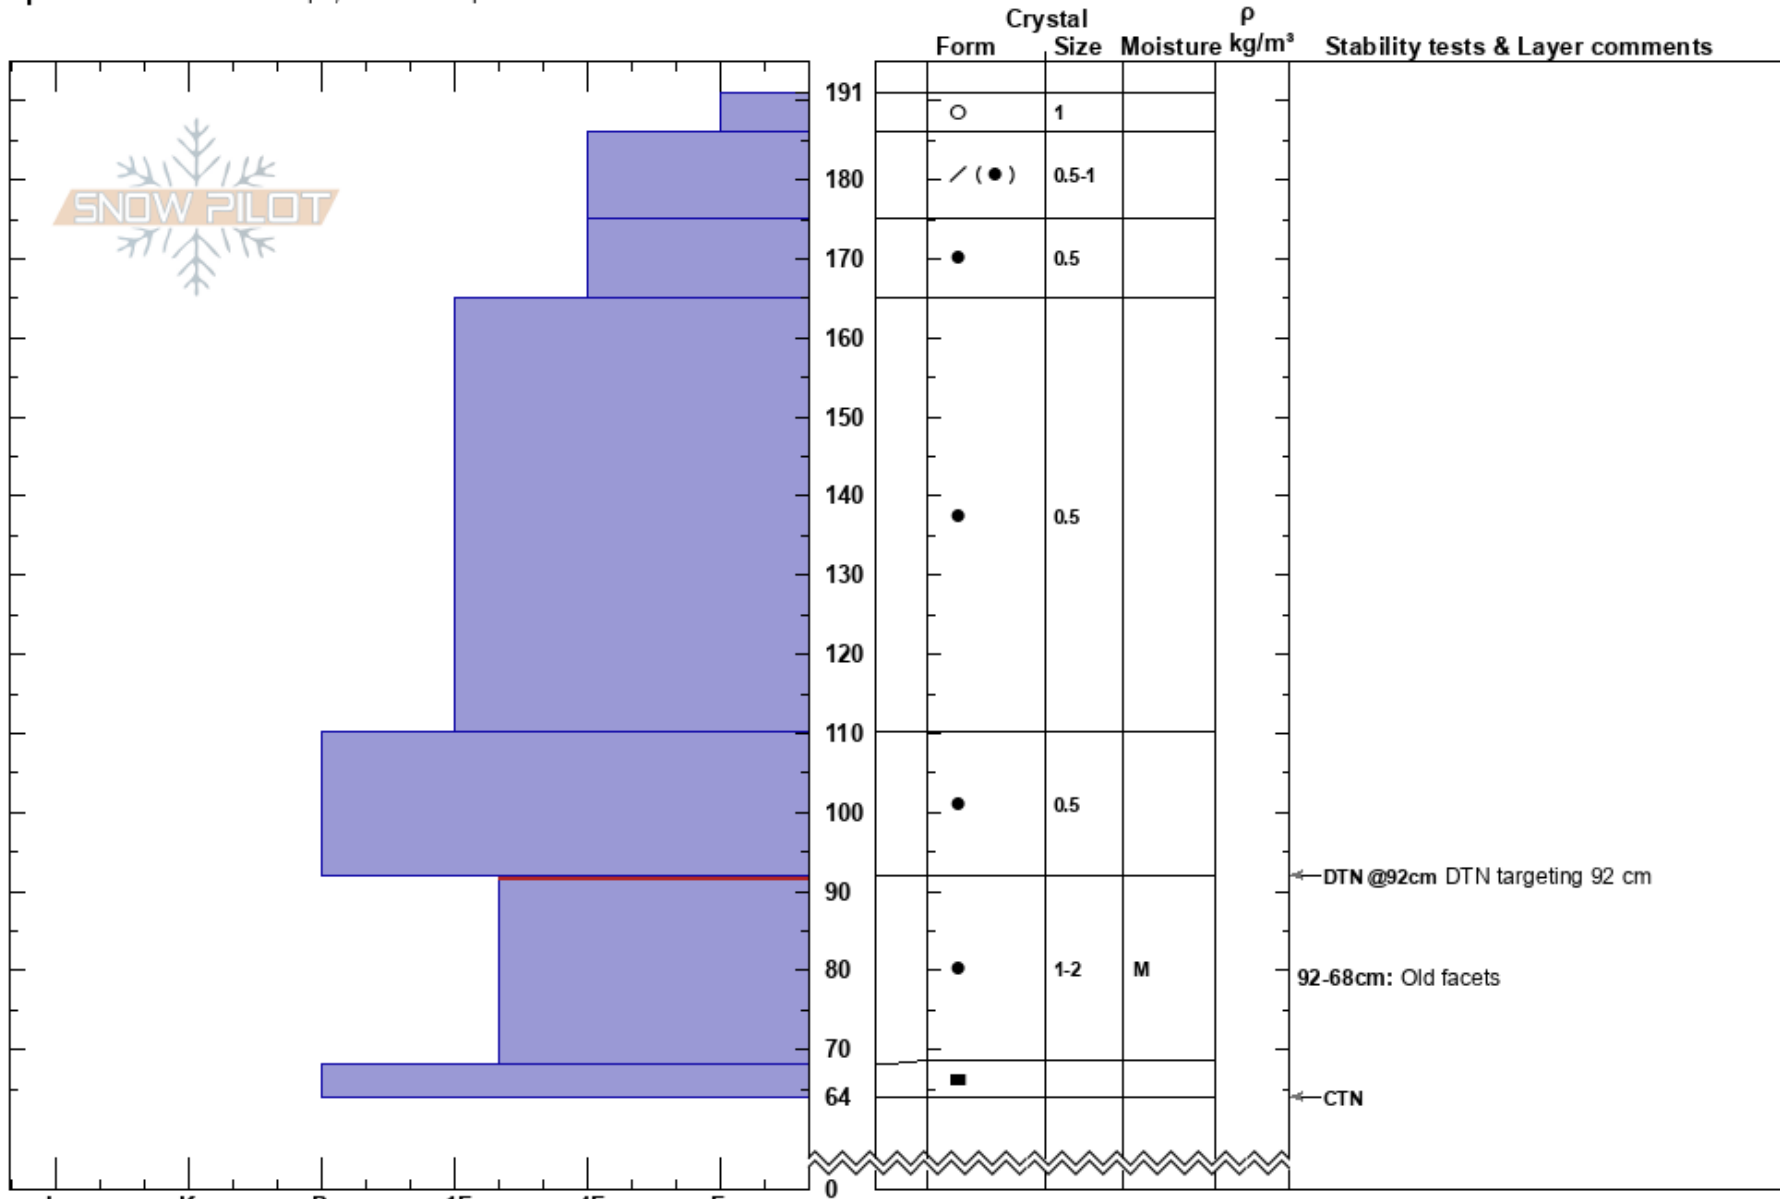

Jakes Peak
 Central Sierra
 CA
 Elevation: 8420 ft
 Aspect: 52°

Brandon Schwartz
 03/12/2018 - 11:25am
 Co-ord: 38.96938N, -120.11429W
 Slope Angle: 32°
 Wind Loading: no

Stability: Very Good HS: 191
 Air Temperature: 6.5°C PS: 10
 Sky Cover: SCT
 Precipitation: NO
 Wind: S Light Breeze
 Layer Notes:
 92-68cm: Old facets
 92-68cm: Problematic layer

Specifics: Ski tracks on slope; We skied slope

Notes: Pit dug in below treeline terrain.