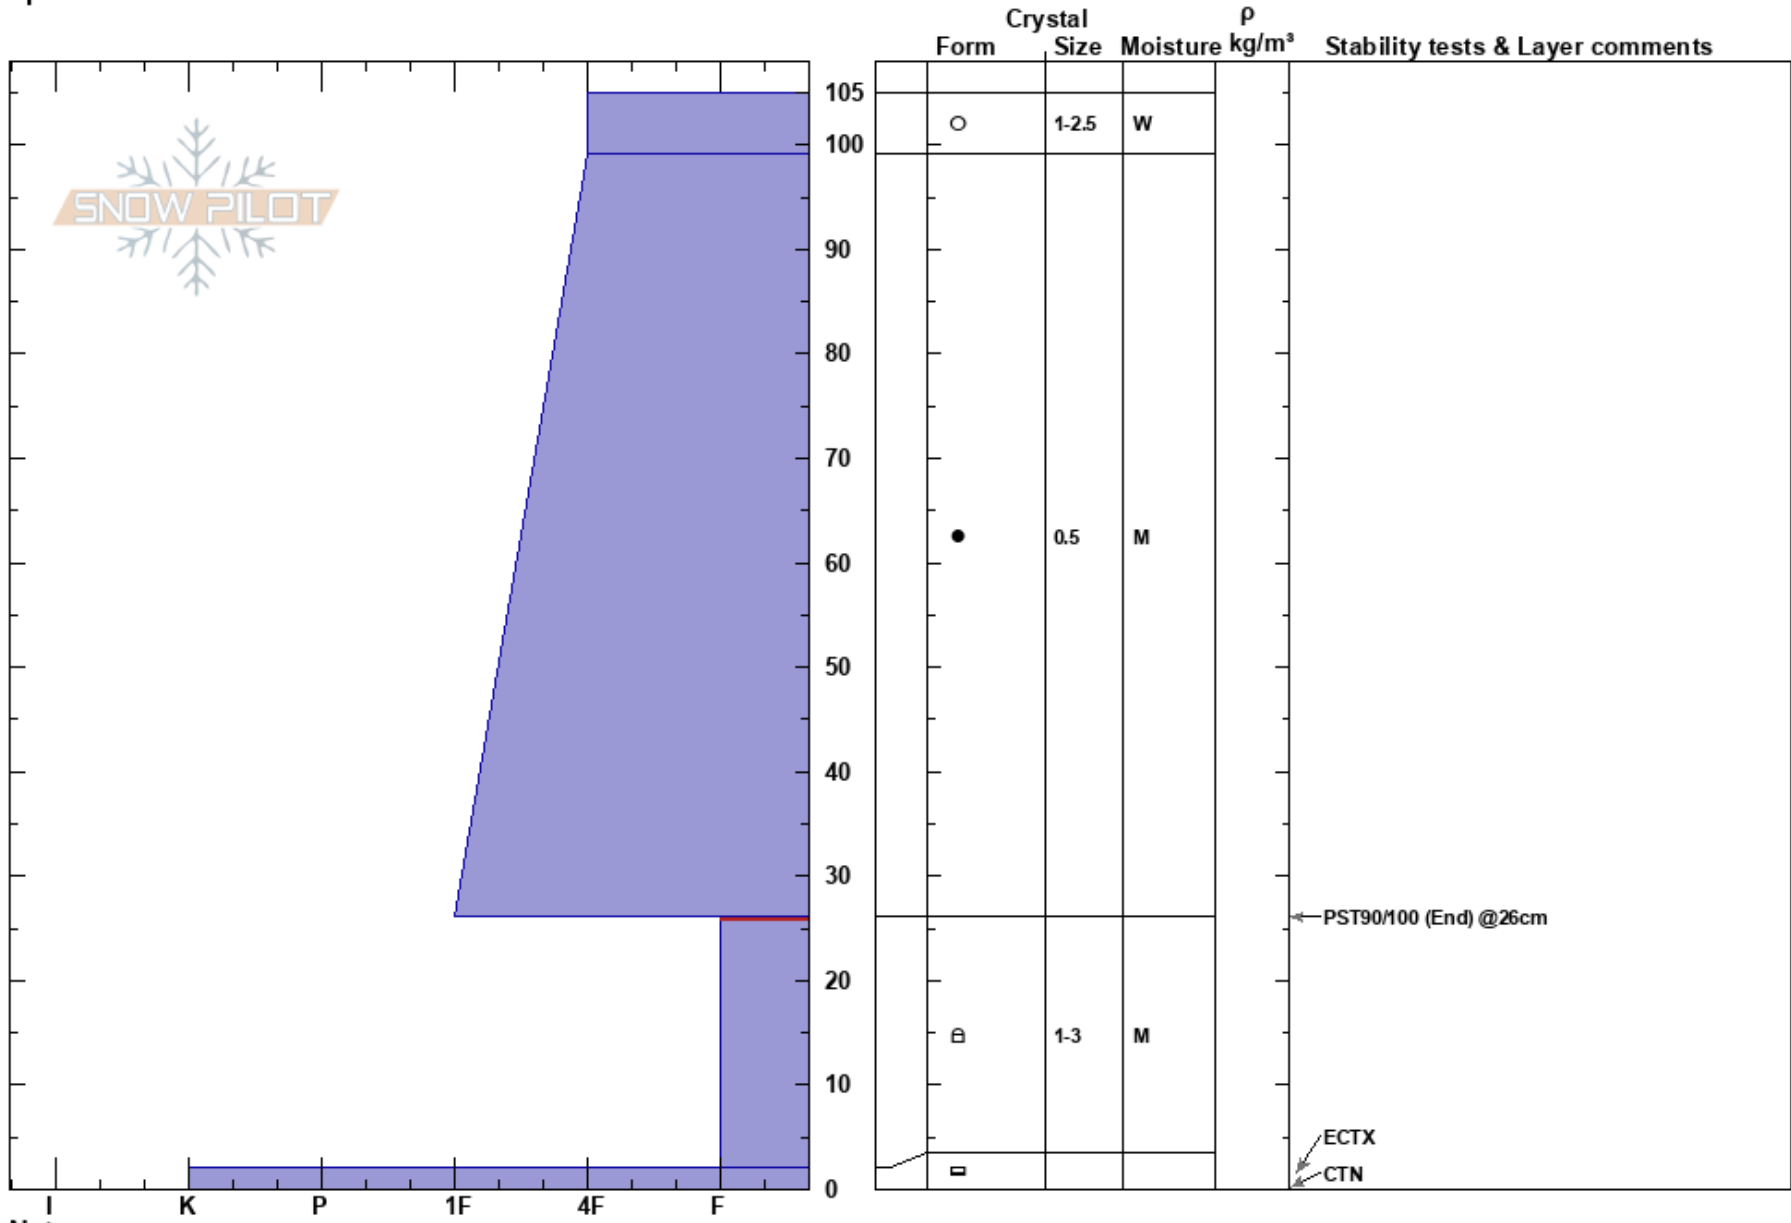

Jakes Peak
 Central Sierra
 CA
 Elevation: 7700 ft
 Aspect: 45°
 Specifics:

Steve Reynaud
 03/12/2018 - 10:35am
 Co-ord: 38.97412N, -120.10953W
 Slope Angle: 30°
 Wind Loading: no

Stability: Very Good HS:105
 Air Temperature: 3.5°C
 Sky Cover: FEW
 Precipitation: NO
 Wind: SW Light Breeze
 Layer Notes:
 26-2cm: Problematic layer

Notes: Snowpit dug adjacent to natural deep slab avalanche below the bench thought to have occurred between Mar 2-4. Open area in below treeline terrain.