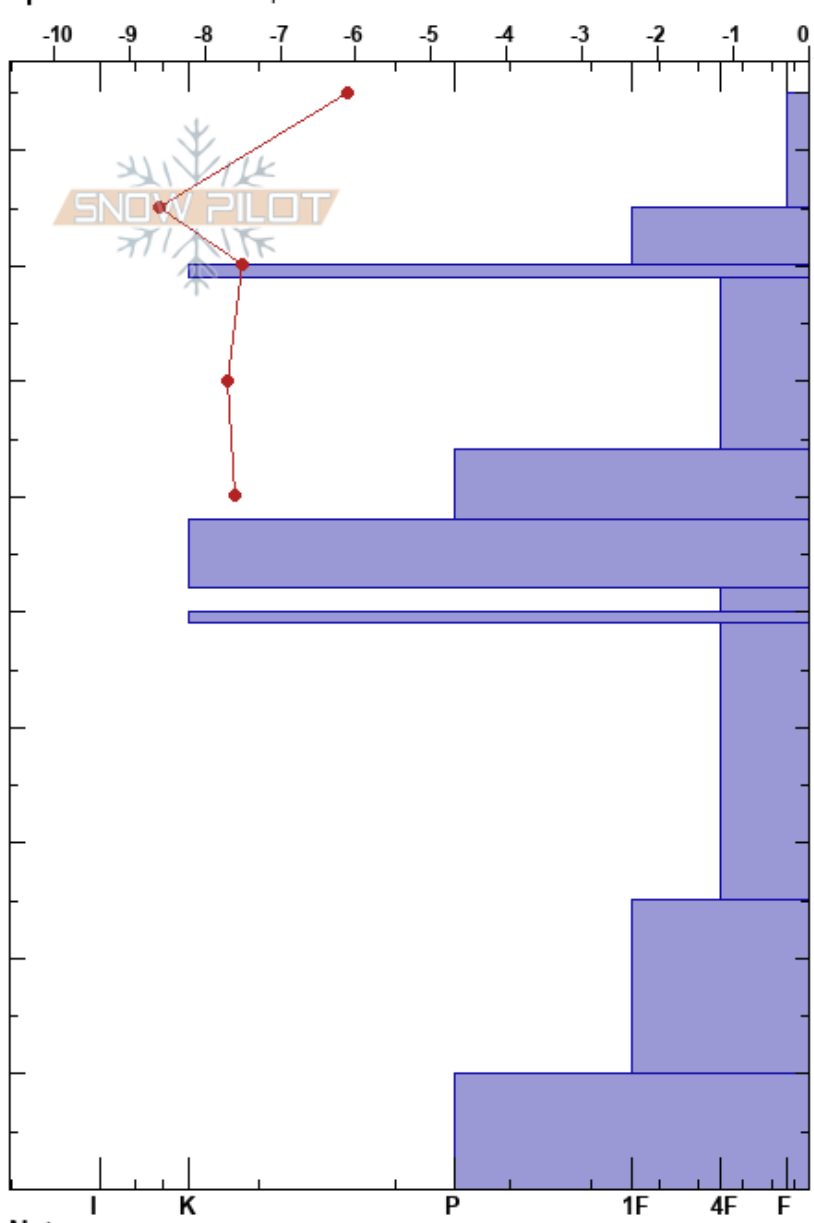

Raudtind w
 Narvik
 Norway
 Elevation: 600 m
 Aspect: 260°
 Specifics: We skied slope

Erik Rudels
 12/03/2018 - 13:40
 Co-ord: 68.36784N, 17.66409E
 Slope Angle: 25°
 Wind Loading: no

Stability: **HS:95**
 Air Temperature: -6.1°C PF:35 79-64cm:Problematic layer
 Sky Cover: FEW
 Precipitation: NO
 Wind: E Light Breeze

Height (cm)	Crystal		Moisture	ρ kg/m³	Stability tests & Layer comments
	Form	Size			
95					
90			D		
85			D		← CT1, Q1 @85cm CTV, CTE1
80			D		
75	□	3	D		
70			D		
65			D		← CT14, Q1 @64cm CTM14, CTM18
60			D		
55			D		
50			D		
40			D		
30			D		
20			D		
10			D		
0			D		