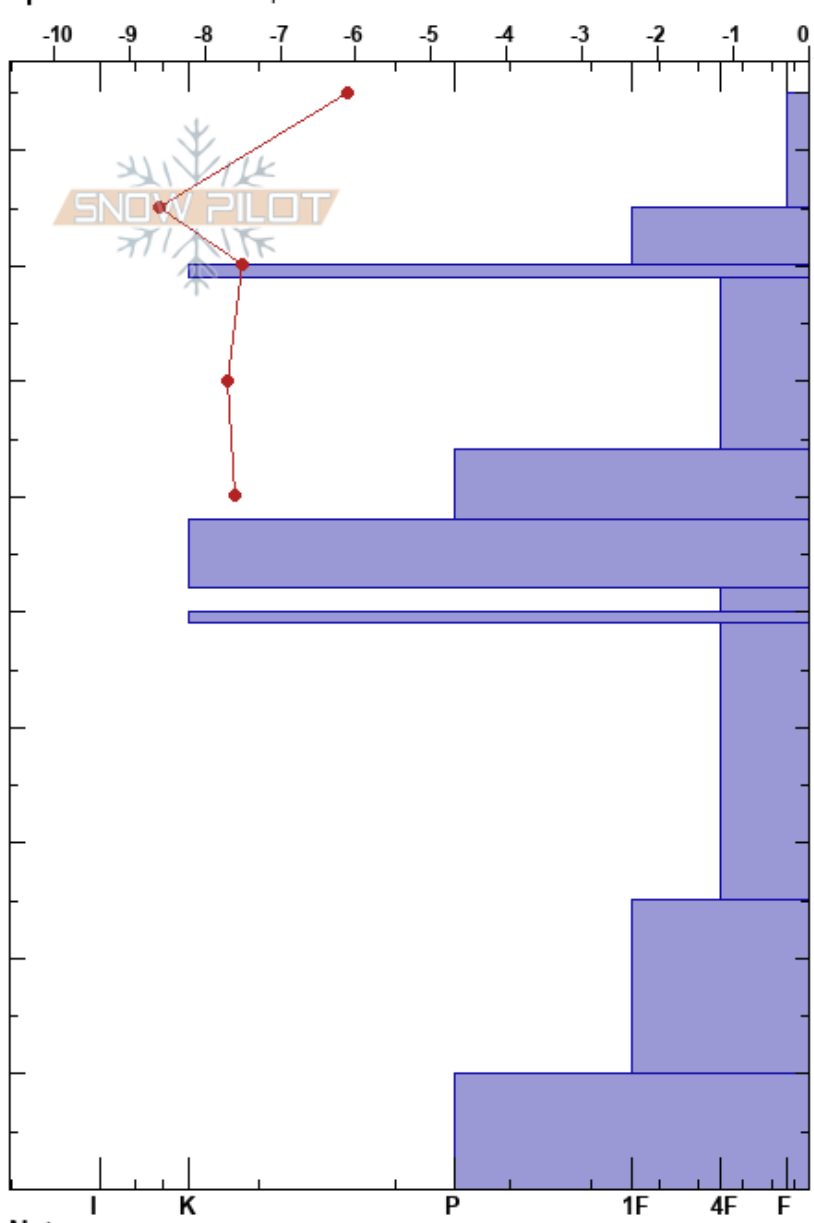

Raudtind w
 Narvik
 Norway
 Elevation: 600 m
 Aspect: 260°
 Specifics: We skied slope

Erik Rudels
 12/03/2018 - 13:40
 Co-ord: 68.36784N, 17.66409E
 Slope Angle: 25°
 Wind Loading: no

Stability: **HS:95**
 Air Temperature: -6.1°C PF:35 79-64cm:Problematic layer
 Sky Cover: FEW
 Precipitation: NO
 Wind: E Light Breeze

Height (cm)	Crystal		Moisture	ρ kg/m ³	Stability tests & Layer comments
	Form	Size			
95					
90			D		
85			D		← CT1, Q1 @85cm CTV, CTE1
80			D		
75	□	3	D		
70					
65					
60			D		← CT14, Q1 @64cm CTM14, CTM18
55					
50			D		
45					
40			D		
35					
30					
25			D		
20					
15					
10			D		
5					
0			D		