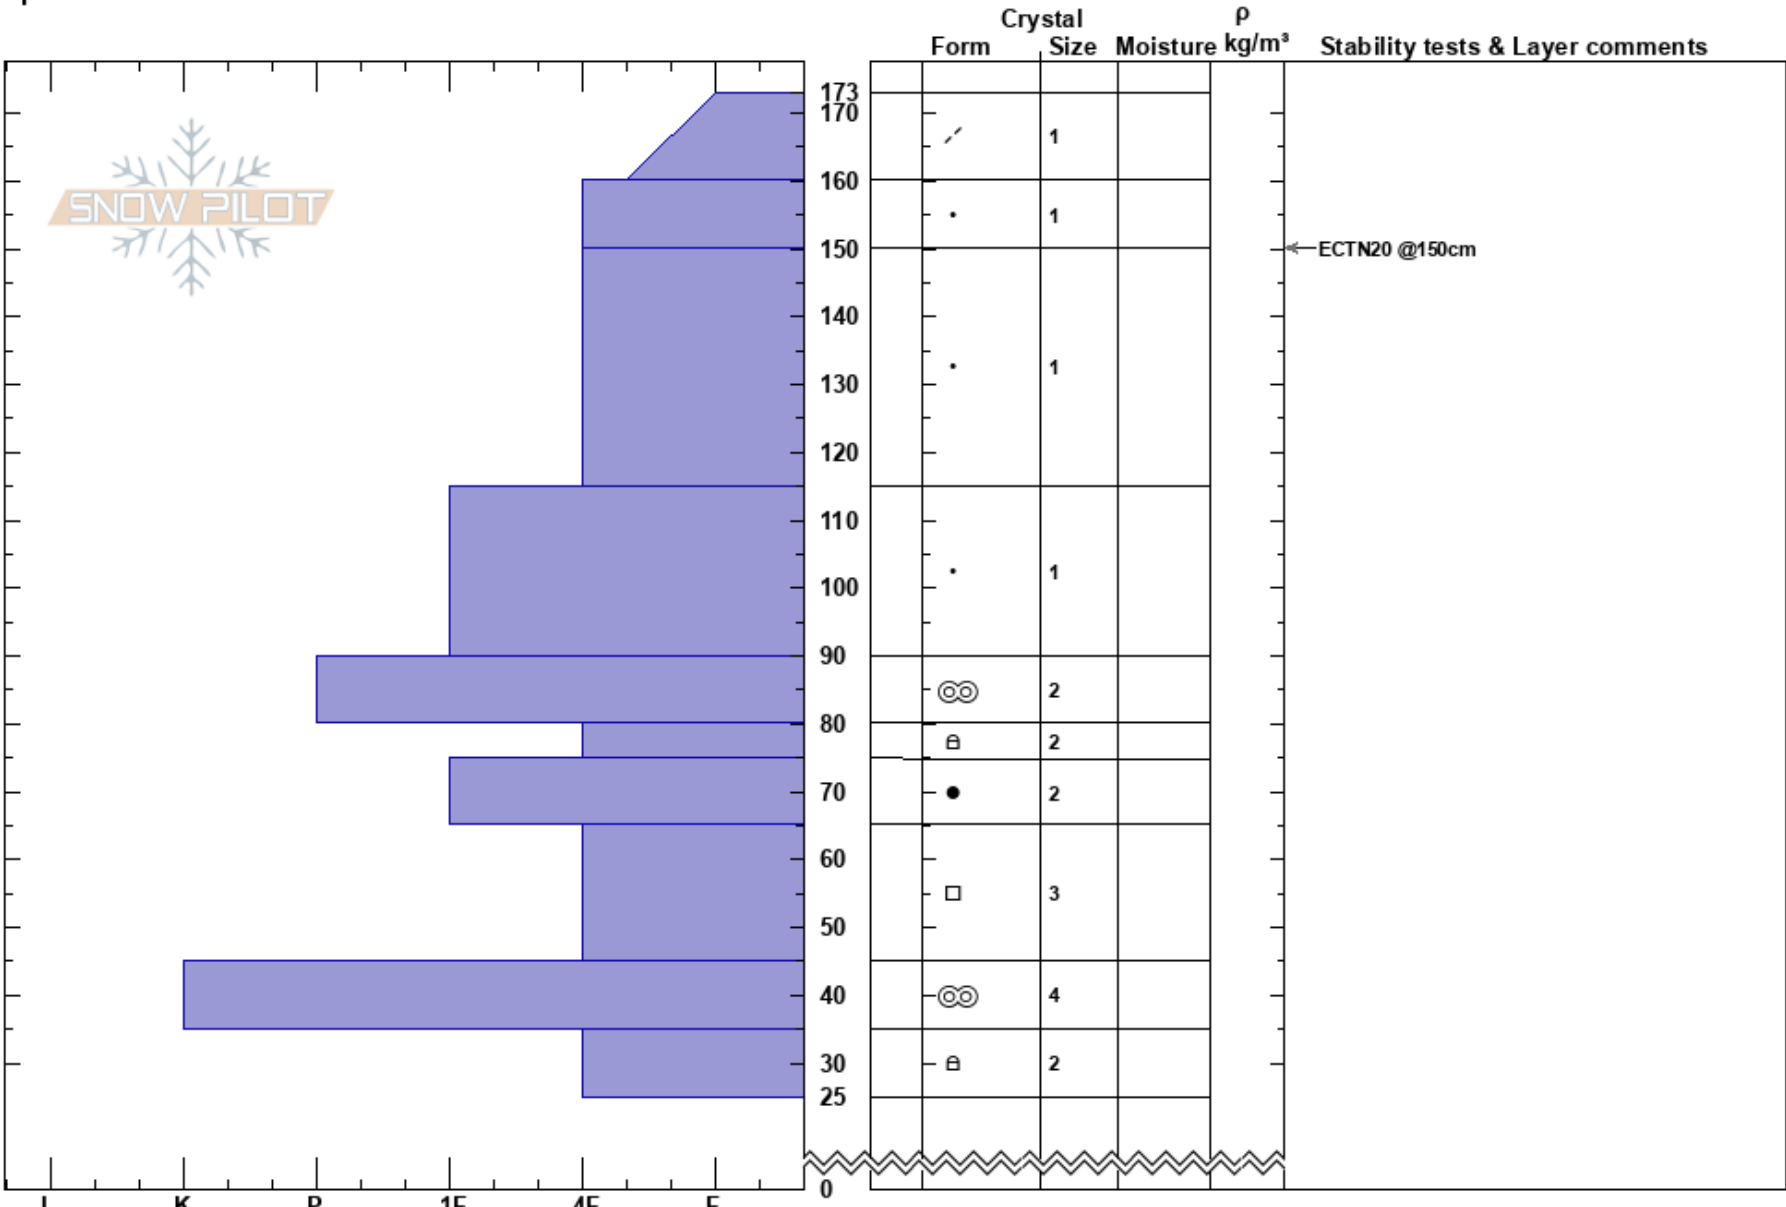

Hatcher Pass Microdot
 Talkeetna Mountains
 AK
Elevation: 3745 ft
Aspect: 168°
Specifics:

Joseph Kurtak
 03/10/2018 - 12:45pm
Co-ord: 61.47336N, -149.15978W
Slope Angle: 25°
Wind Loading:

Stability:
Air Temperature: -6°C
Sky Cover: BKN
Precipitation: NO
Wind:

HS:173
PF:30 90-80cm:Problematic layer

Layer Notes:

Notes: Pit on SE aspect near base of of Microdot Ridge. HS = 173cm. Dug down to 25cm level. Top down got ECTN20@150cm