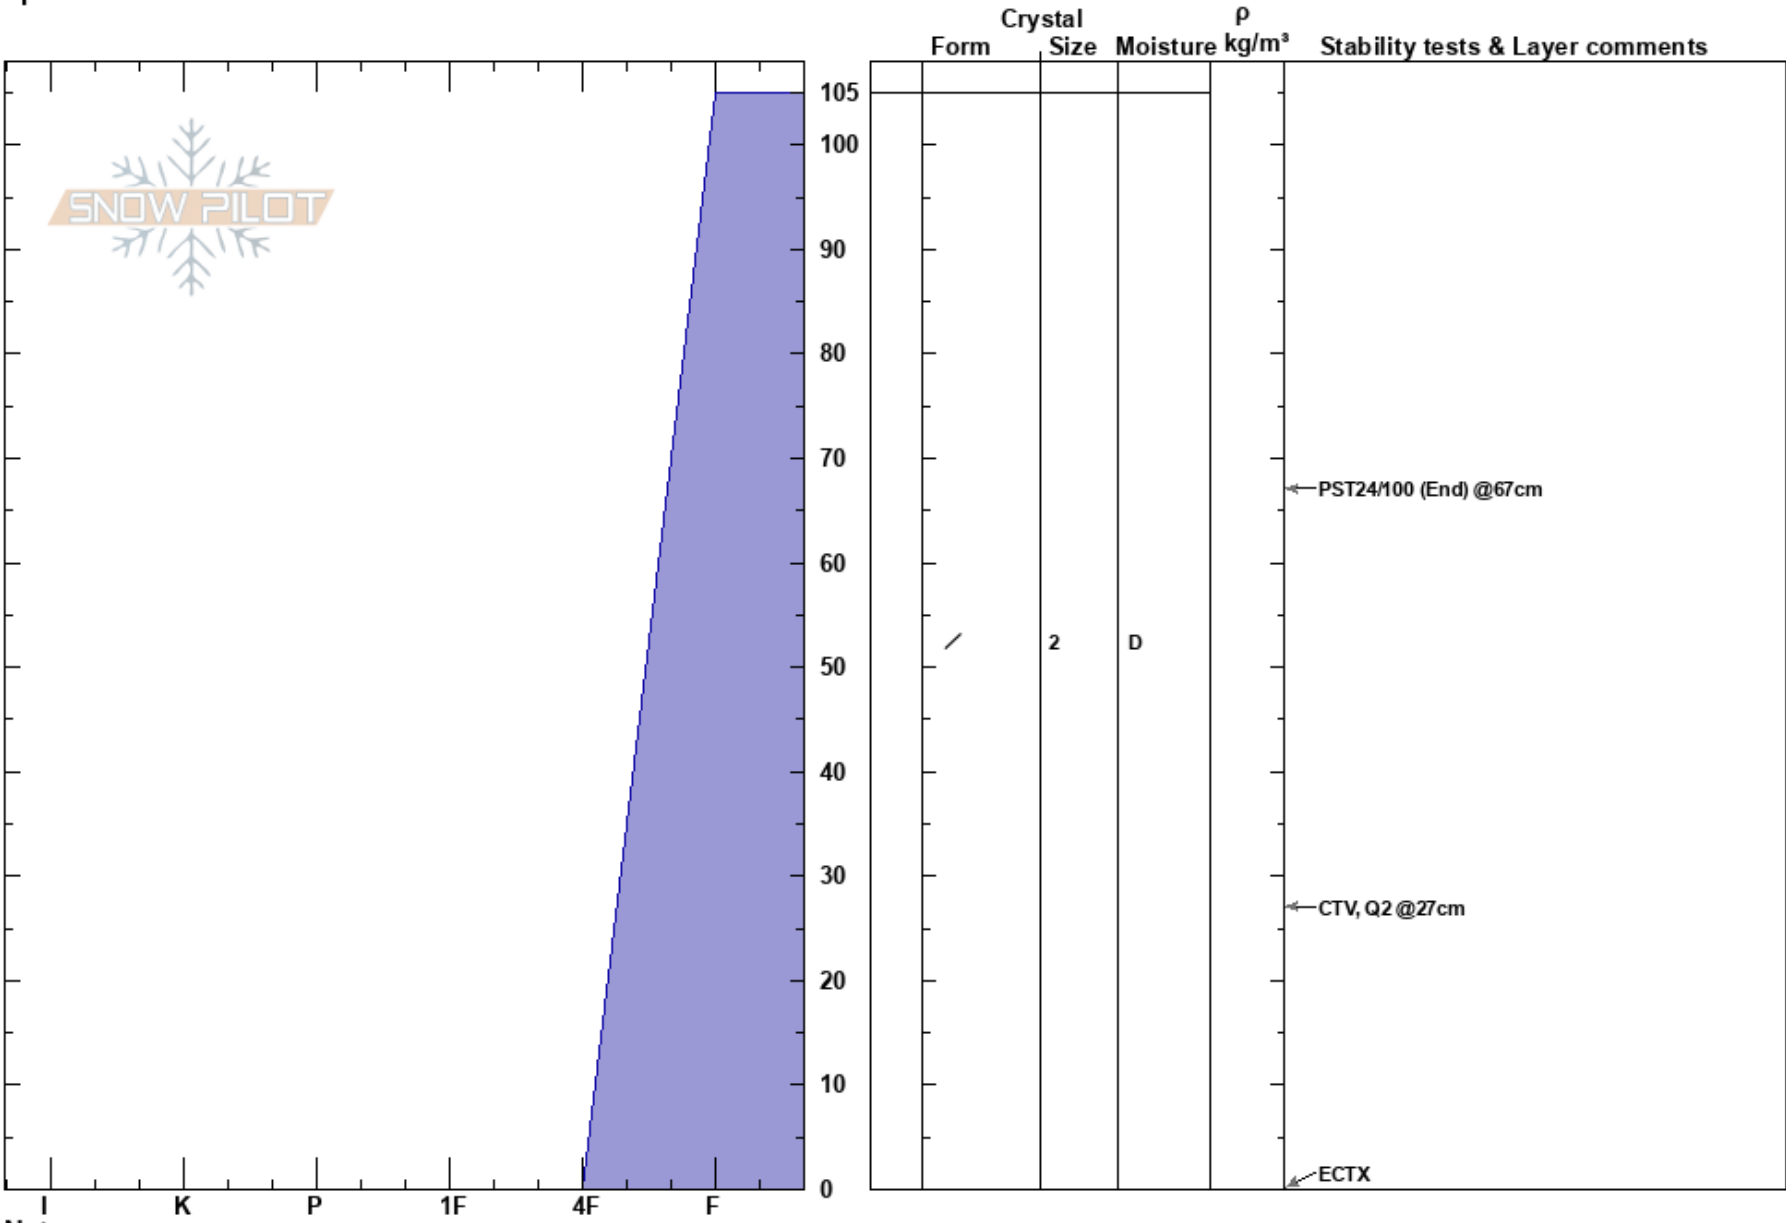

ball mtn
 Sawatch
 CO
 Elevation: 11839 ft
 Aspect: NE
 Specifics:

steph harkenrider
 03/11/2018 - 3:00am
 Co-ord: 39.23901N, -106.22653W
 Slope Angle: 14°
 Wind Loading:

Stability:
 Air Temperature: 0°C
 Sky Cover: FEW
 Precipitation: NO
 Wind: Calm

HS:105 Layer Notes:

Notes: