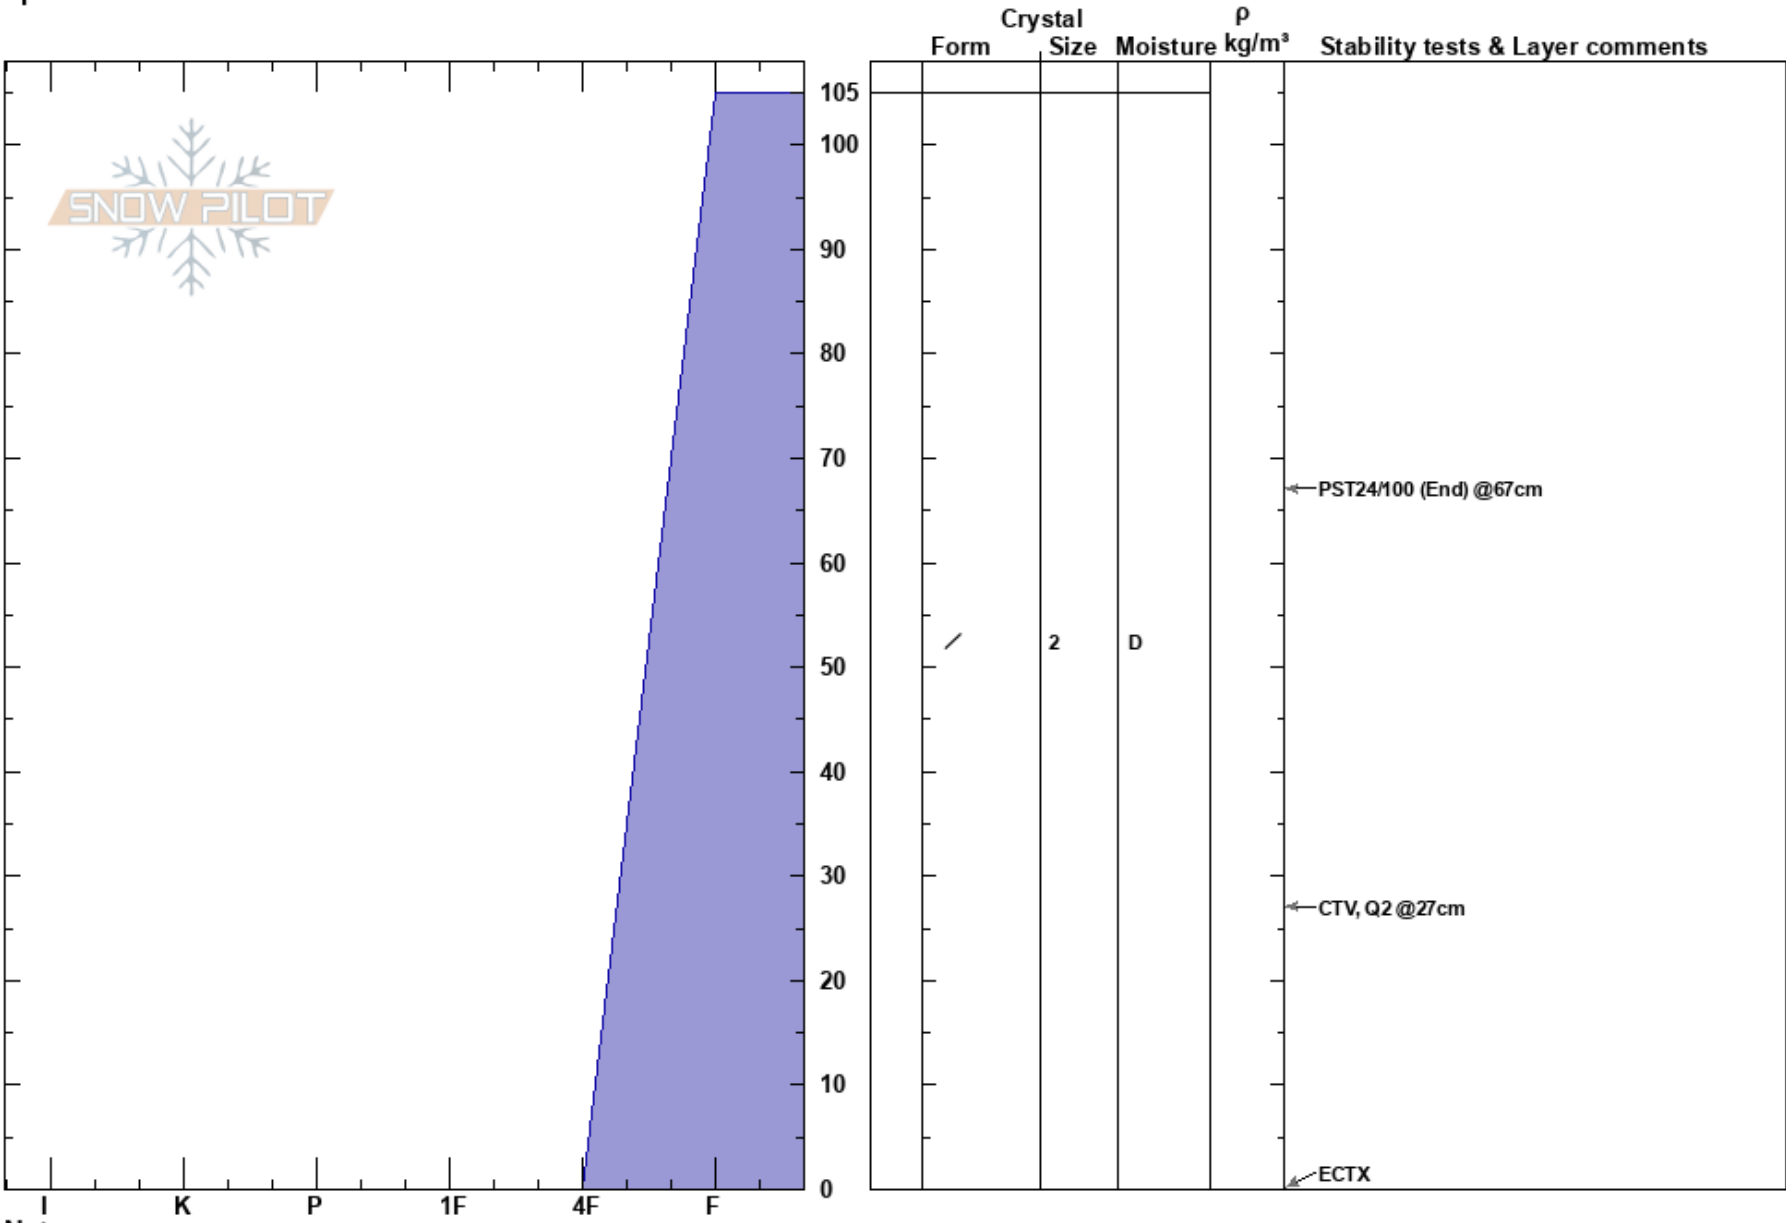

ball mtn  
 Sawatch  
 CO  
 Elevation: 11839 ft  
 Aspect: NE  
 Specifics:

steph harkenrider  
 03/11/2018 - 3:00am  
 Co-ord: 39.23901N, -106.22653W  
 Slope Angle: 14°  
 Wind Loading:

Stability:  
 Air Temperature: 0°C  
 Sky Cover: FEW  
 Precipitation: NO  
 Wind: Calm

HS:105 Layer Notes:

Notes: