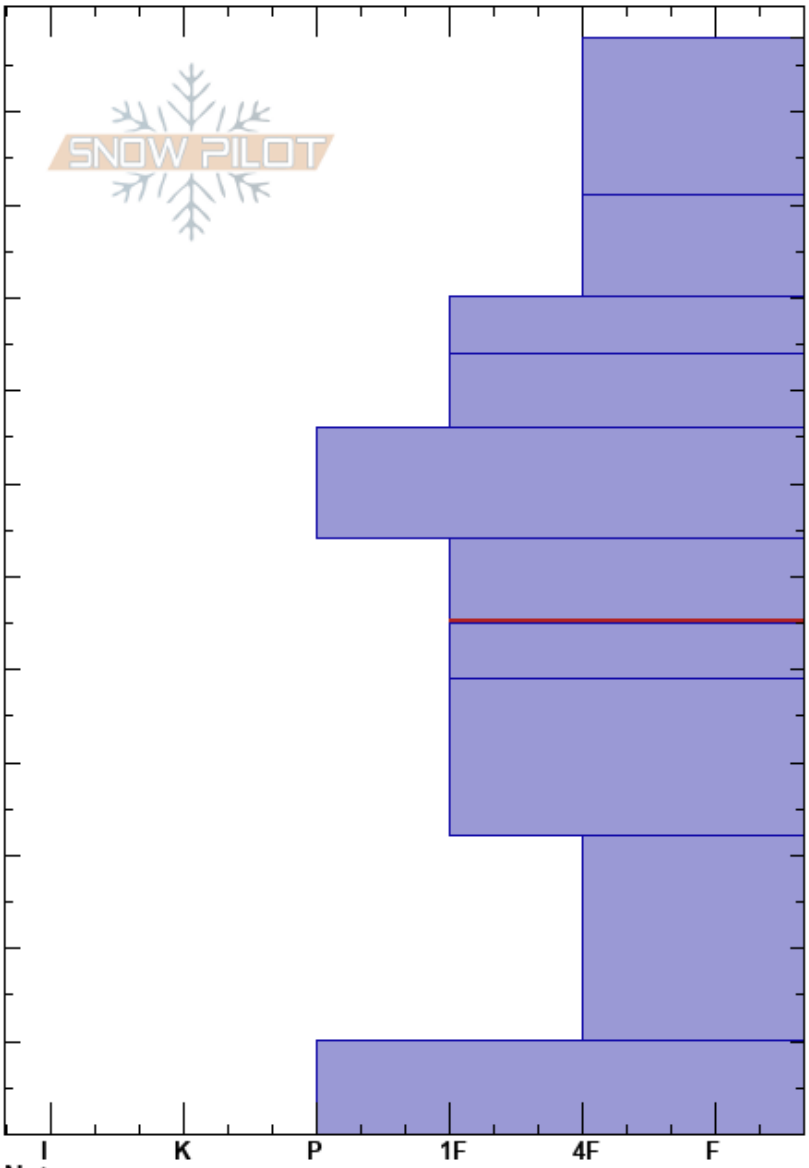

Ball Mtn
 Sawatch
 CO
 Elevation: 11780 ft
 Aspect: NW
 Specifics:

Zac Cohen
 03/11/2018 - 3:00pm
 Co-ord: 39.24100N, -106.22452W
 Slope Angle: 13°
 Wind Loading: no

Stability:
 Air Temperature: 0°C
 Sky Cover: SCT
 Precipitation: NO
 Wind: SE Light Breeze

HS:118
 PF:90 64-55cm:Problematic layer

Height (m)	Crystal		ρ kg/m ³	Stability tests & Layer comments
	Form	Size		
118				
110	•	0.5	D	
100	•	0.3	D	
90	•	0.5	D	
80	•	0.5	D	
70	□	1	D	
60	□	1.5	D	← PST48/100 (End) @64cm
50	□	1.5	D	
40	□	2	D	
30				
20	^	3	D	
10	^	3	D	↙ CTN x 2 ↘ ECTX
0				