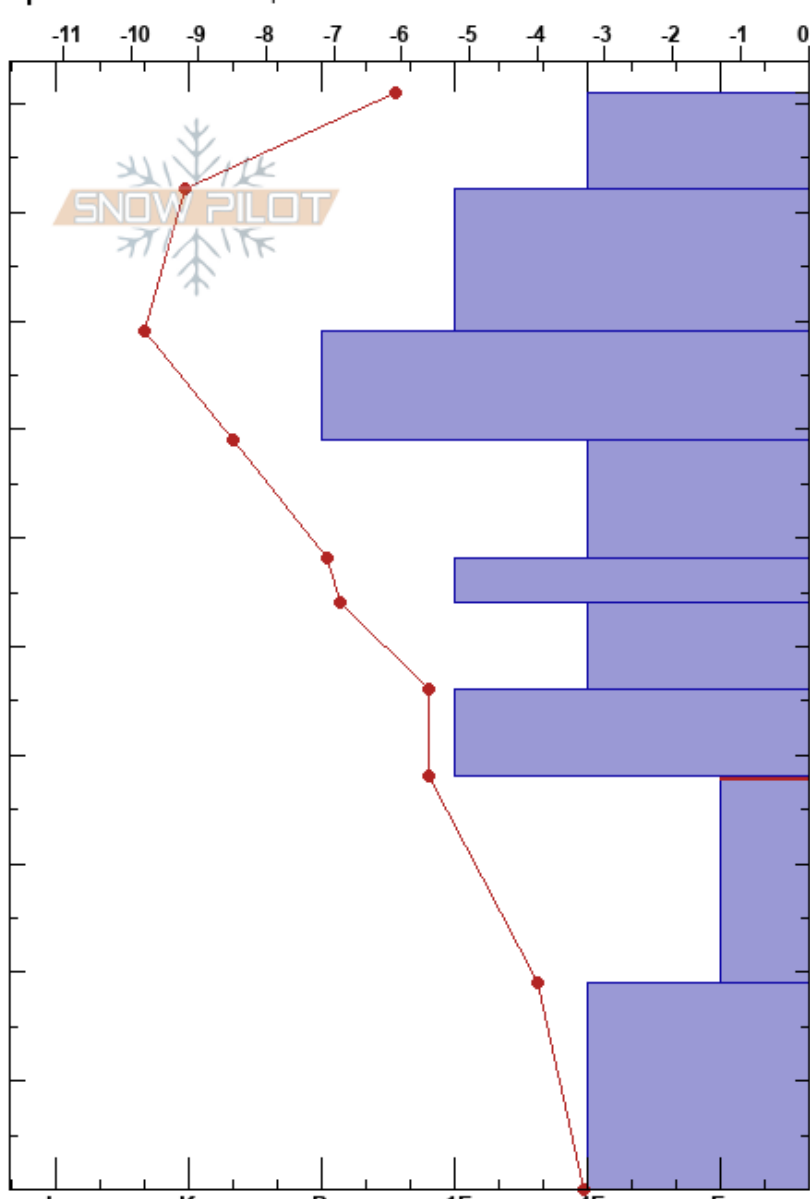

Ball Mtn Leadville

carl bryan

Stability:

HS:101

Layer Notes:

Sawatch

03/11/2018 - 2:45pm

Air Temperature: -6.1°C

PF:101 38-19cm:Problematic layer

CO

Co-ord: 39.23861N, -106.22621W

Sky Cover: CLR

Elevation: 12000 ft

Slope Angle: 15°

Precipitation: NO

Aspect: N

Wind Loading: no

Wind: NW Light Breeze

Specifics: We skied slope

Depth (cm)	Crystal		Moisture	ρ kg/m ³	Stability tests & Layer comments
	Form	Size			
101	/	0.3	D		
90	⊖	0.3	D		
80	⊖	0.5	D		
70	□	1	D		
60	□	1	D		← ECTN22 @58cm
50	□	1.5	D		← PST45/100 (SF) @58cm Jan-Feb 2018 Snow
40	^	1.5	D		
30	^	2	D		
20	^	4	D		← PST36/100 (SF) @19cm Small Prop upto 38cm
0					← CTN

Notes: 4 Lemon-Flags at 38 cm