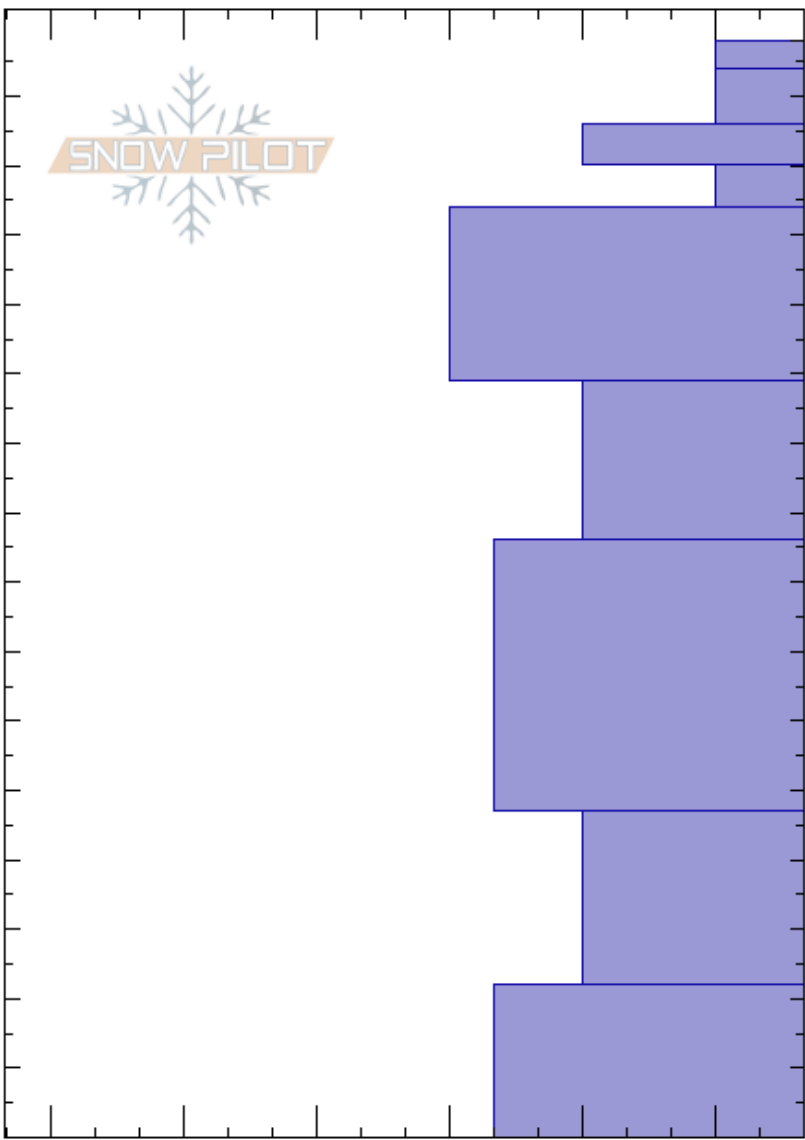

180311 Rock Garden  
 Front Range  
 CO  
 Elevation: 11091 ft  
 Aspect: N  
 Specifics:

Ryan Zarter  
 03/11/2018 - 10:55am  
 Co-ord: 39.80727N, -105.77727W  
 Slope Angle: 37°  
 Wind Loading: previous

Stability: **HS:158** Layer Notes:  
 Air Temperature: -4°C  
 Sky Cover: FEW  
 Precipitation: NO  
 Wind: Calm

Height (cm)	Crystal		Moisture	$\rho$ kg/m <sup>3</sup>	Stability tests & Layer comments
	Form	Size			
158	/ (V)	1-2	D		
150	/	1	D		
140	• (/)	0.5	D		
134	□	1	D		← ECTP16 @134cm
120	•	1-2	D		
100	• (⊖)	2	D		
70	□ (⊖)	3	D		
40	^ (^)	3-4	D		
22	^	3-6	D		← ECTP30 @22cm

Notes: Pit dug just west of the 80.