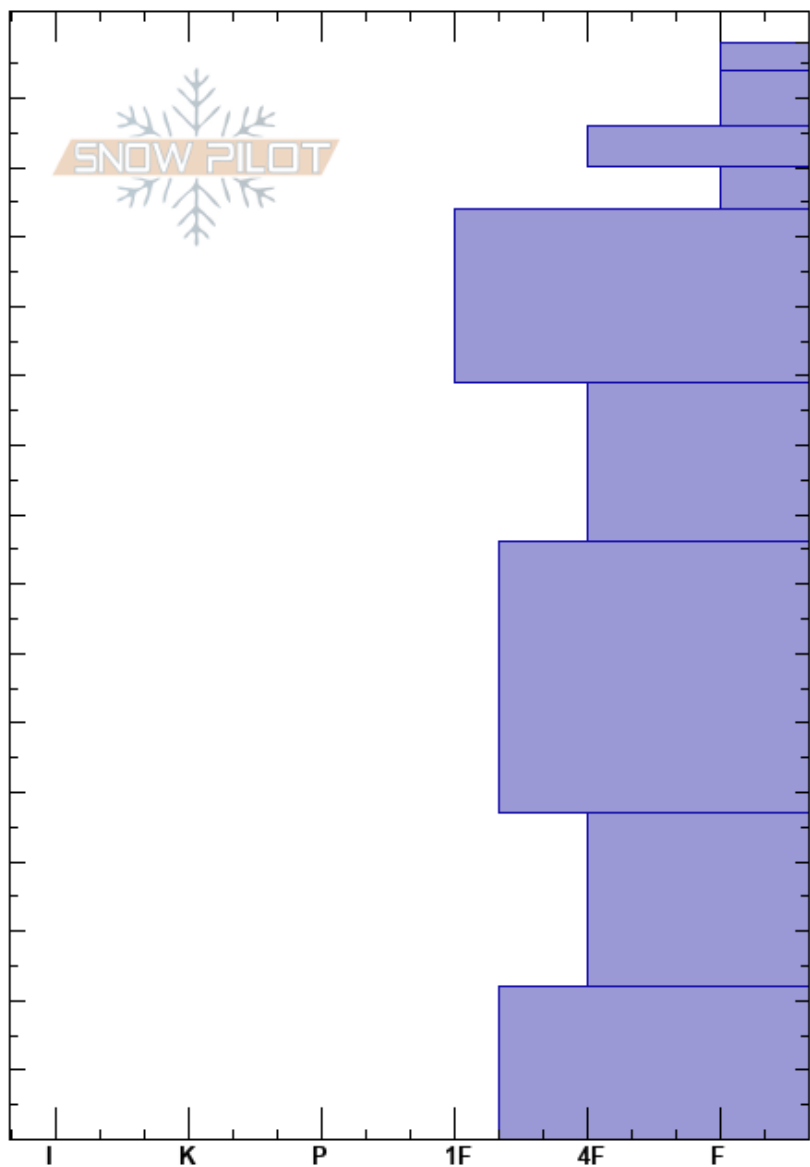

180311 Rock Garden
 Front Range
 CO
 Elevation: 11091 ft
 Aspect: N
 Specifics:

Ryan Zarter
 03/11/2018 - 10:55am
 Co-ord: 39.80727N, -105.77727W
 Slope Angle: 37°
 Wind Loading: previous

Stability: **HS:158** Layer Notes:
 Air Temperature: -4°C
 Sky Cover: FEW
 Precipitation: NO
 Wind: Calm

Height (cm)	Crystal		Moisture	ρ kg/m ³	Stability tests & Layer comments
	Form	Size			
158	/ (V)	1-2	D		
150	/	1	D		
140	• (/)	0.5	D		
134	□	1	D		← ECTP16 @134cm
120	•	1-2	D		
100	• (⊖)	2	D		
70	□ (⊖)	3	D		
40	^ (^)	3-4	D		
22	^	3-6	D		← ECTP30 @22cm

Notes: Pit dug just west of the 80.