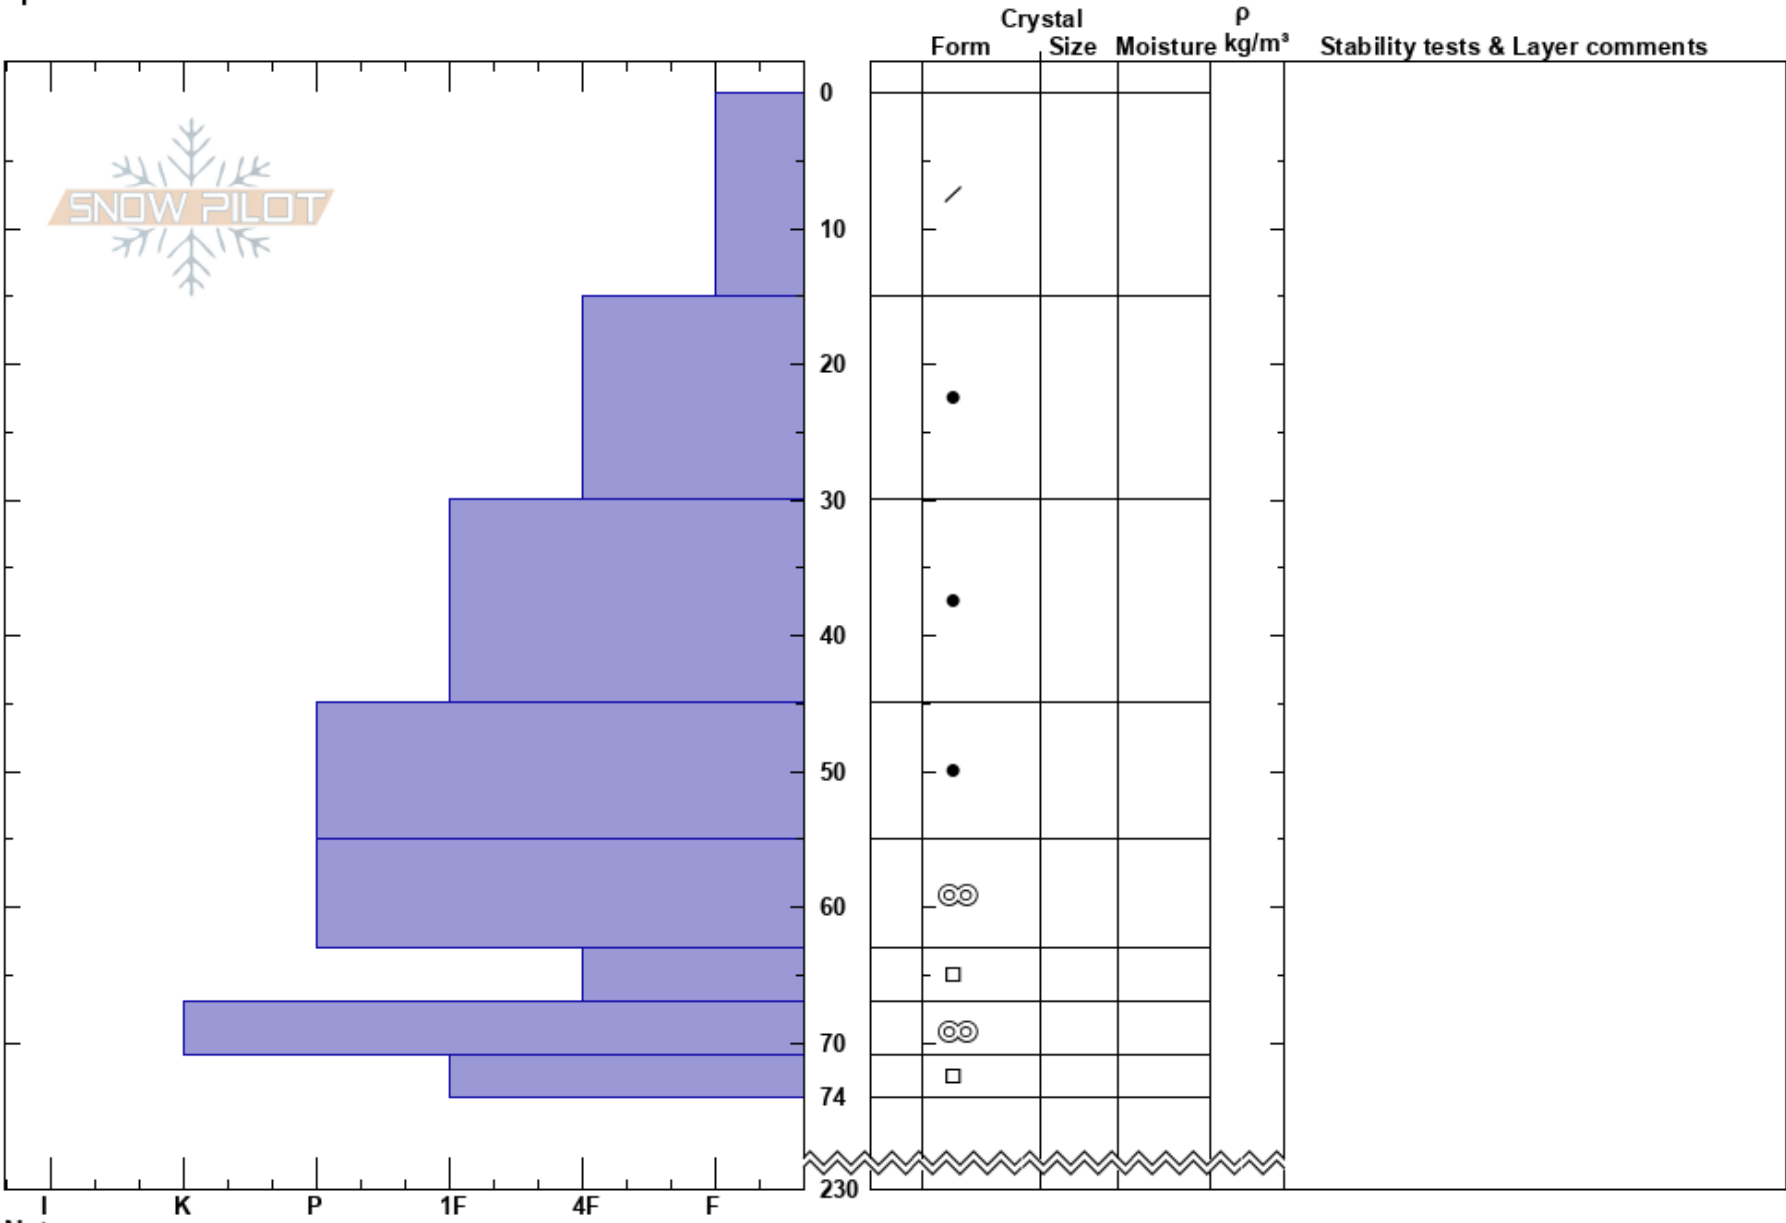

Bjømen
 Romsdal
 Norway
 Elevation: 750 m
 Aspect: E
 Specifics:

Frode Grødahl
 11/03/2018 - 12:15
 Co-ord: 32V 418113E 6968711N
 Slope Angle: 29°
 Wind Loading: previous

Stability:
 Air Temperature: -2°C
 Sky Cover: BKN
 Precipitation: NO
 Wind: NE Moderate

HS:230
 63-67cm: Problematic layer

Notes: