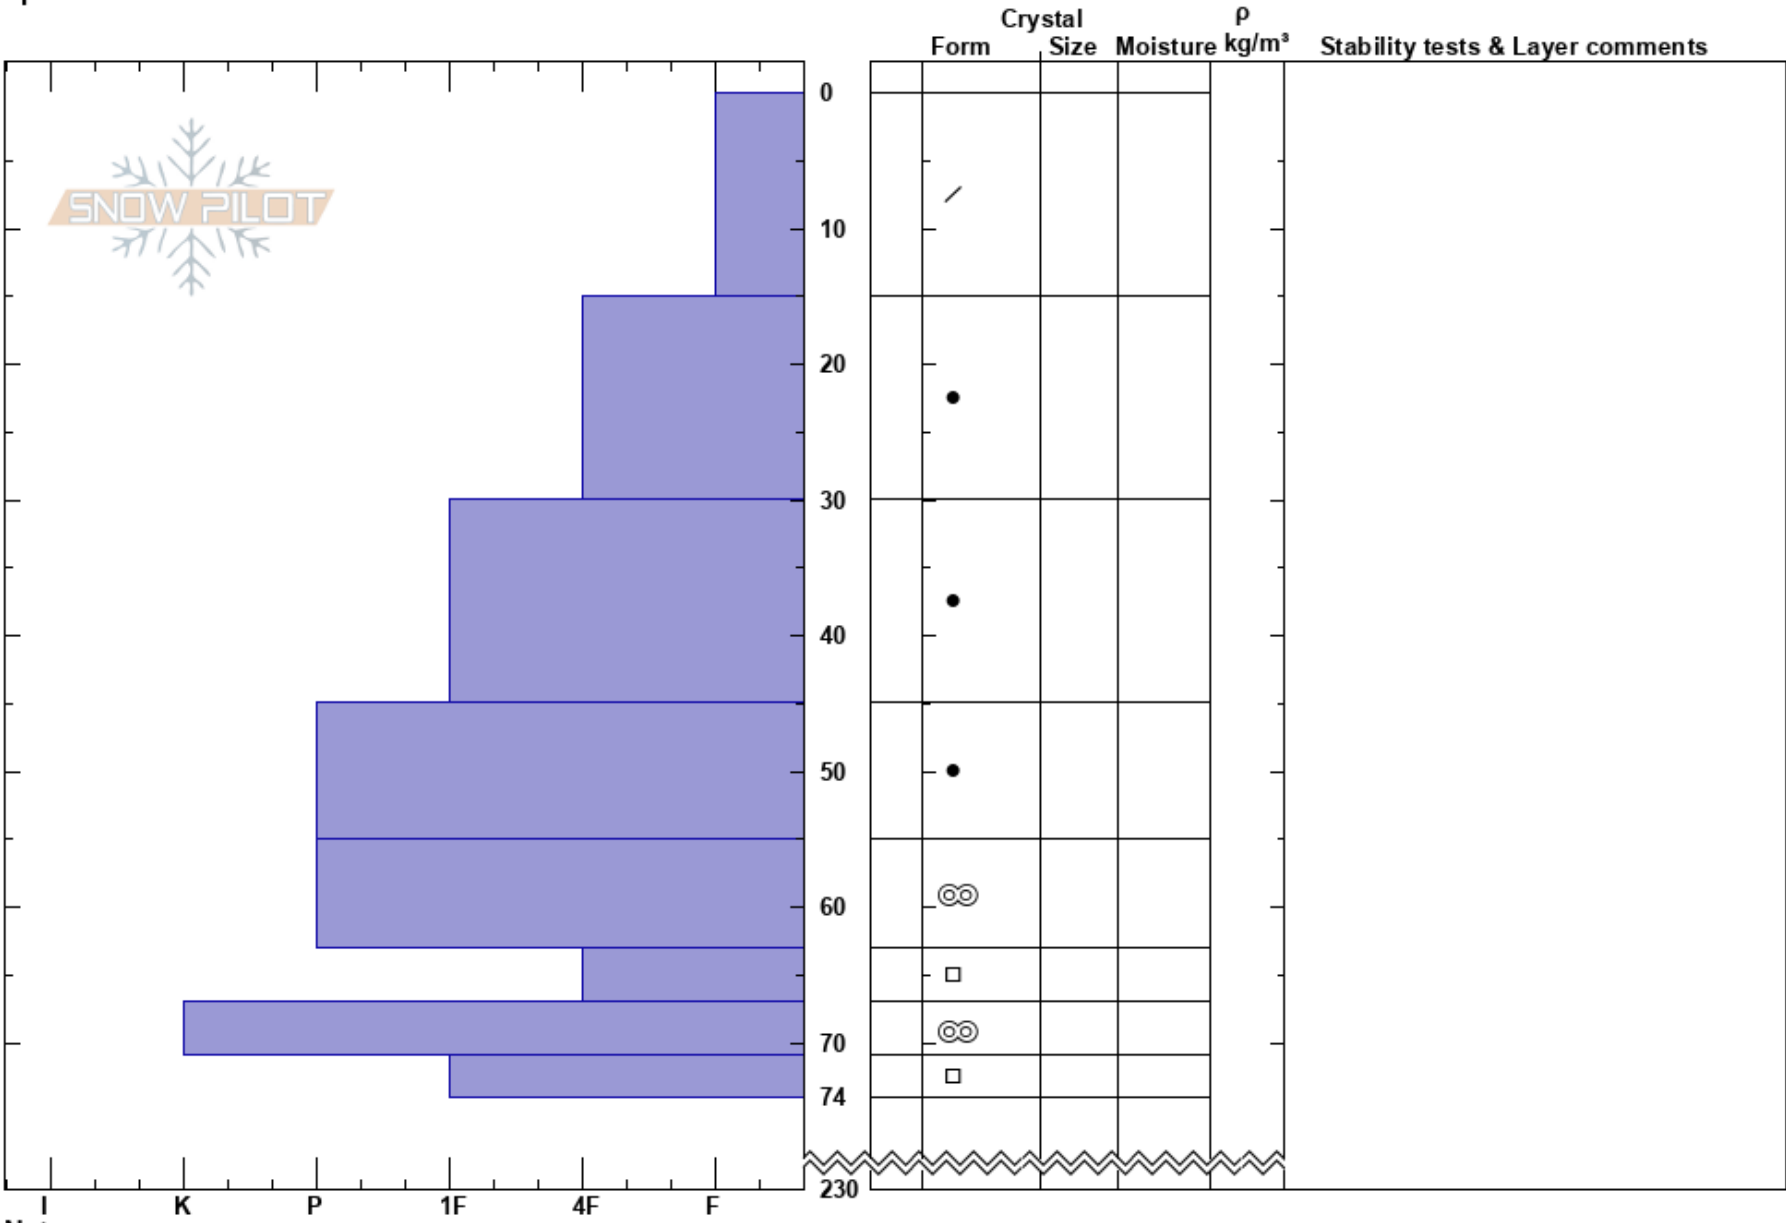

Bjømen  
 Romsdal  
 Norway  
 Elevation: 750 m  
 Aspect: E  
 Specifics:

Frode Grødahl  
 11/03/2018 - 12:15  
 Co-ord: 32V 418113E 6968711N  
 Slope Angle: 29°  
 Wind Loading: previous

Stability:  
 Air Temperature: -2°C  
 Sky Cover: BKN  
 Precipitation: NO  
 Wind: NE Moderate

HS:230  
 63-67cm: Problematic layer

Notes: