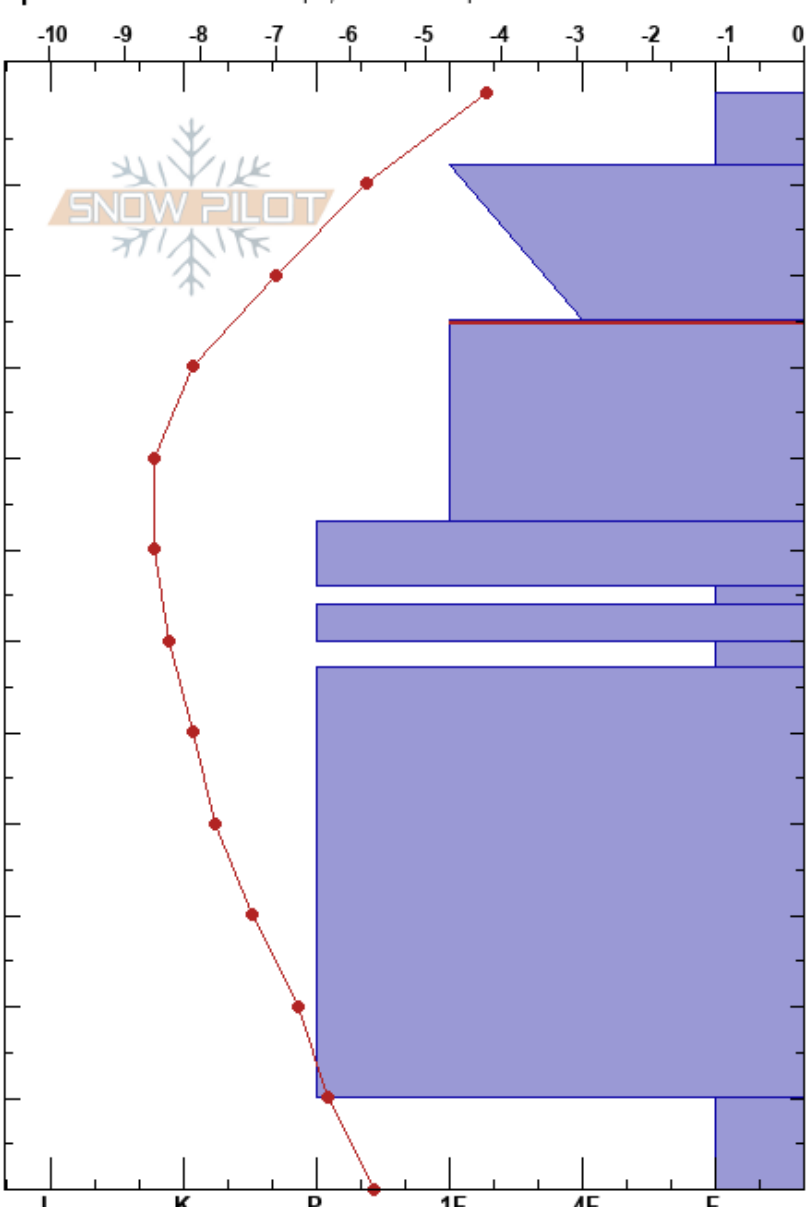

Wind Loading: yes

Specifics: Ski tracks on slope; We skied slope

Stability:

HS:120

Layer Notes:

Air Temperature: -4°C

PF:20

25-47cm:Problematic layer

Sky Cover: OVC

Precipitation: S-1

Wind: S Light Breeze

Form	Crystal		Moisture	ρ kg/m³	Stability tests & Layer comments
	Size				
+ (✓)	1				
•	1				
☐	1.5				←ECTP12 @24cm ←CT12, SP @24cm
•	0.5				
☐	2				
•	1				
☐	3				
☐	1.5				
^	3-5				