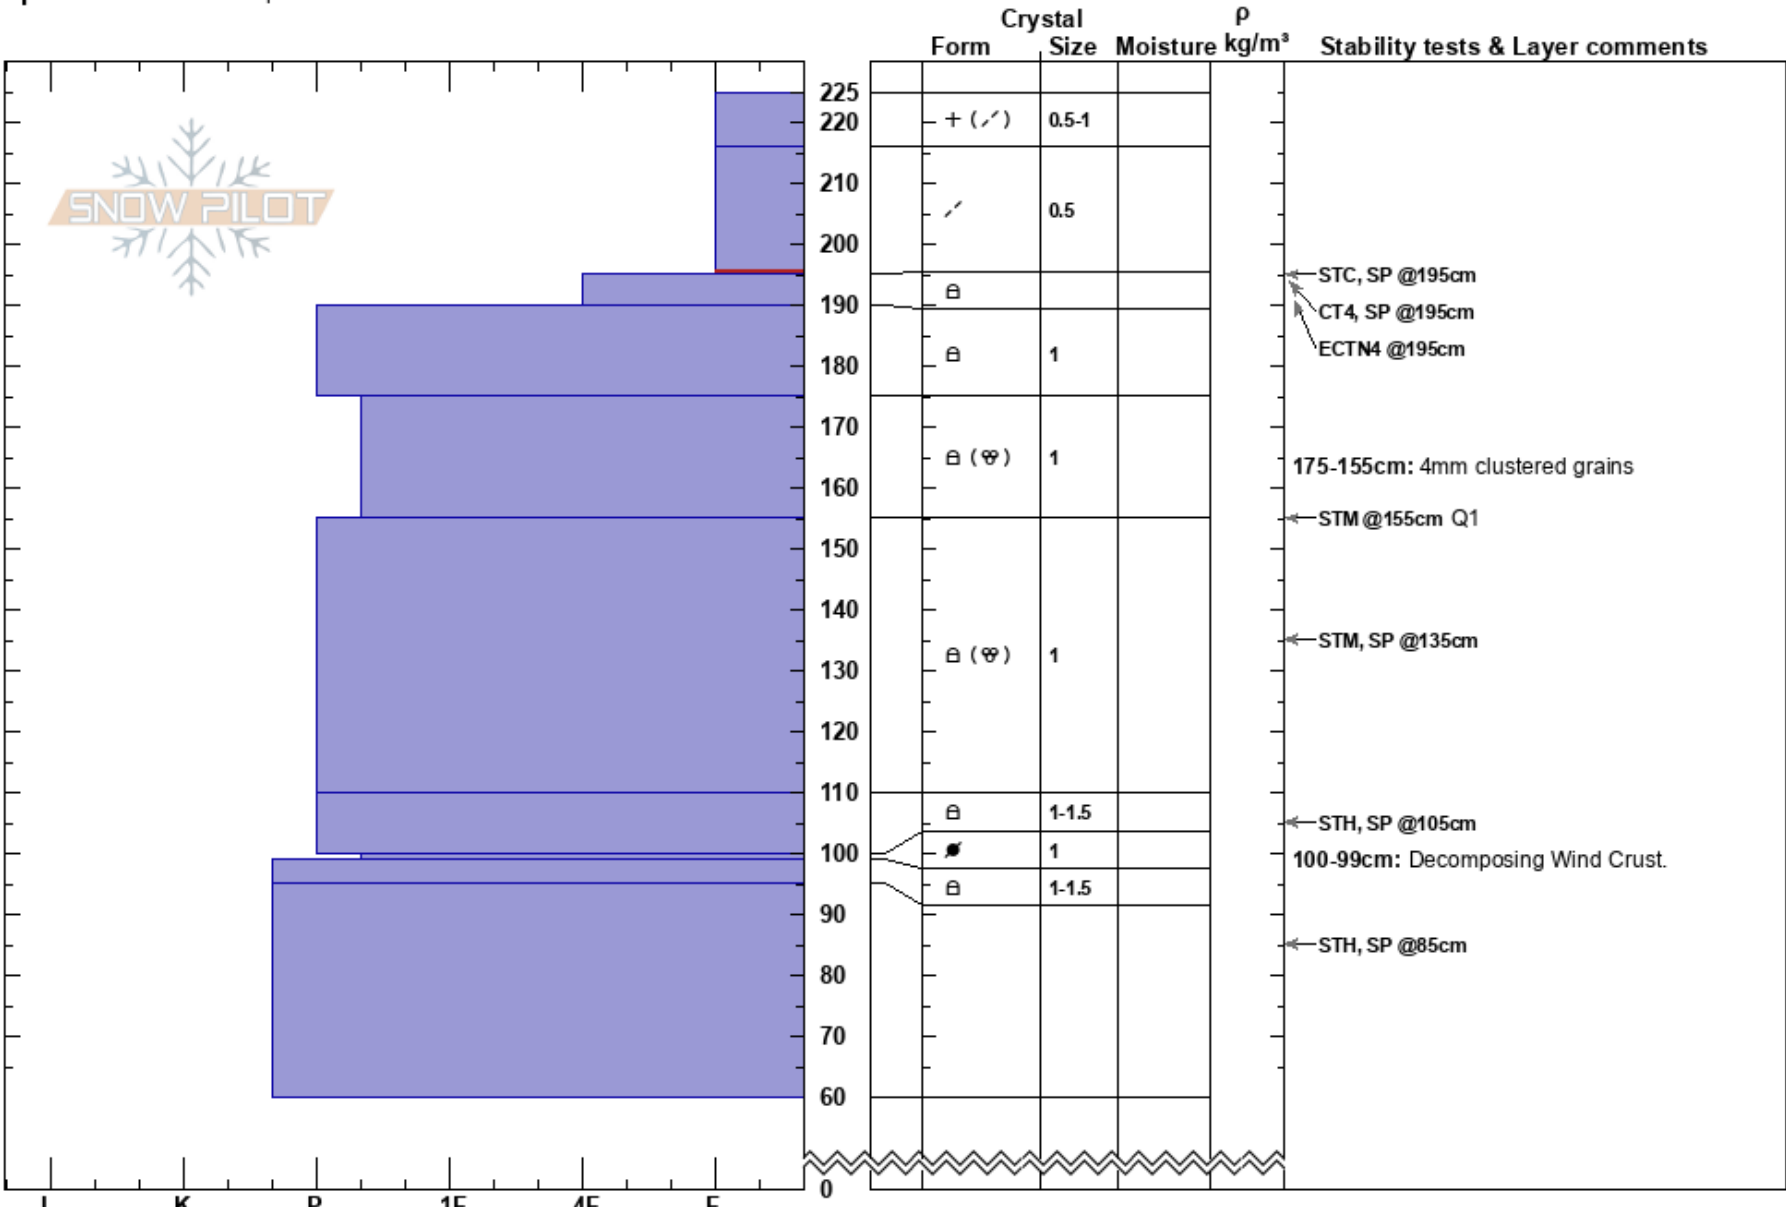

Fanci Pants
 Chugach Range
 AK
 Elevation: 5400 ft
 Aspect: 60°
 Specifics: We skied slope

Dan Janjigian
 03/10/2018 - 11:15am
 Co-ord:
 Slope Angle: 28°
 Wind Loading: previous

Stability: Very Good
 Air Temperature: -8°C
 Sky Cover: SCT
 Precipitation: NO
 Wind: Light Breeze

HS:225
 PS: 30
 216-195cm: Problematic layer
 175-155cm: 4mm clustered grains
 100-99cm: Decomposing Wind Crust.

Layer Notes:

Notes: Skied Low angle bowl below the upper col.