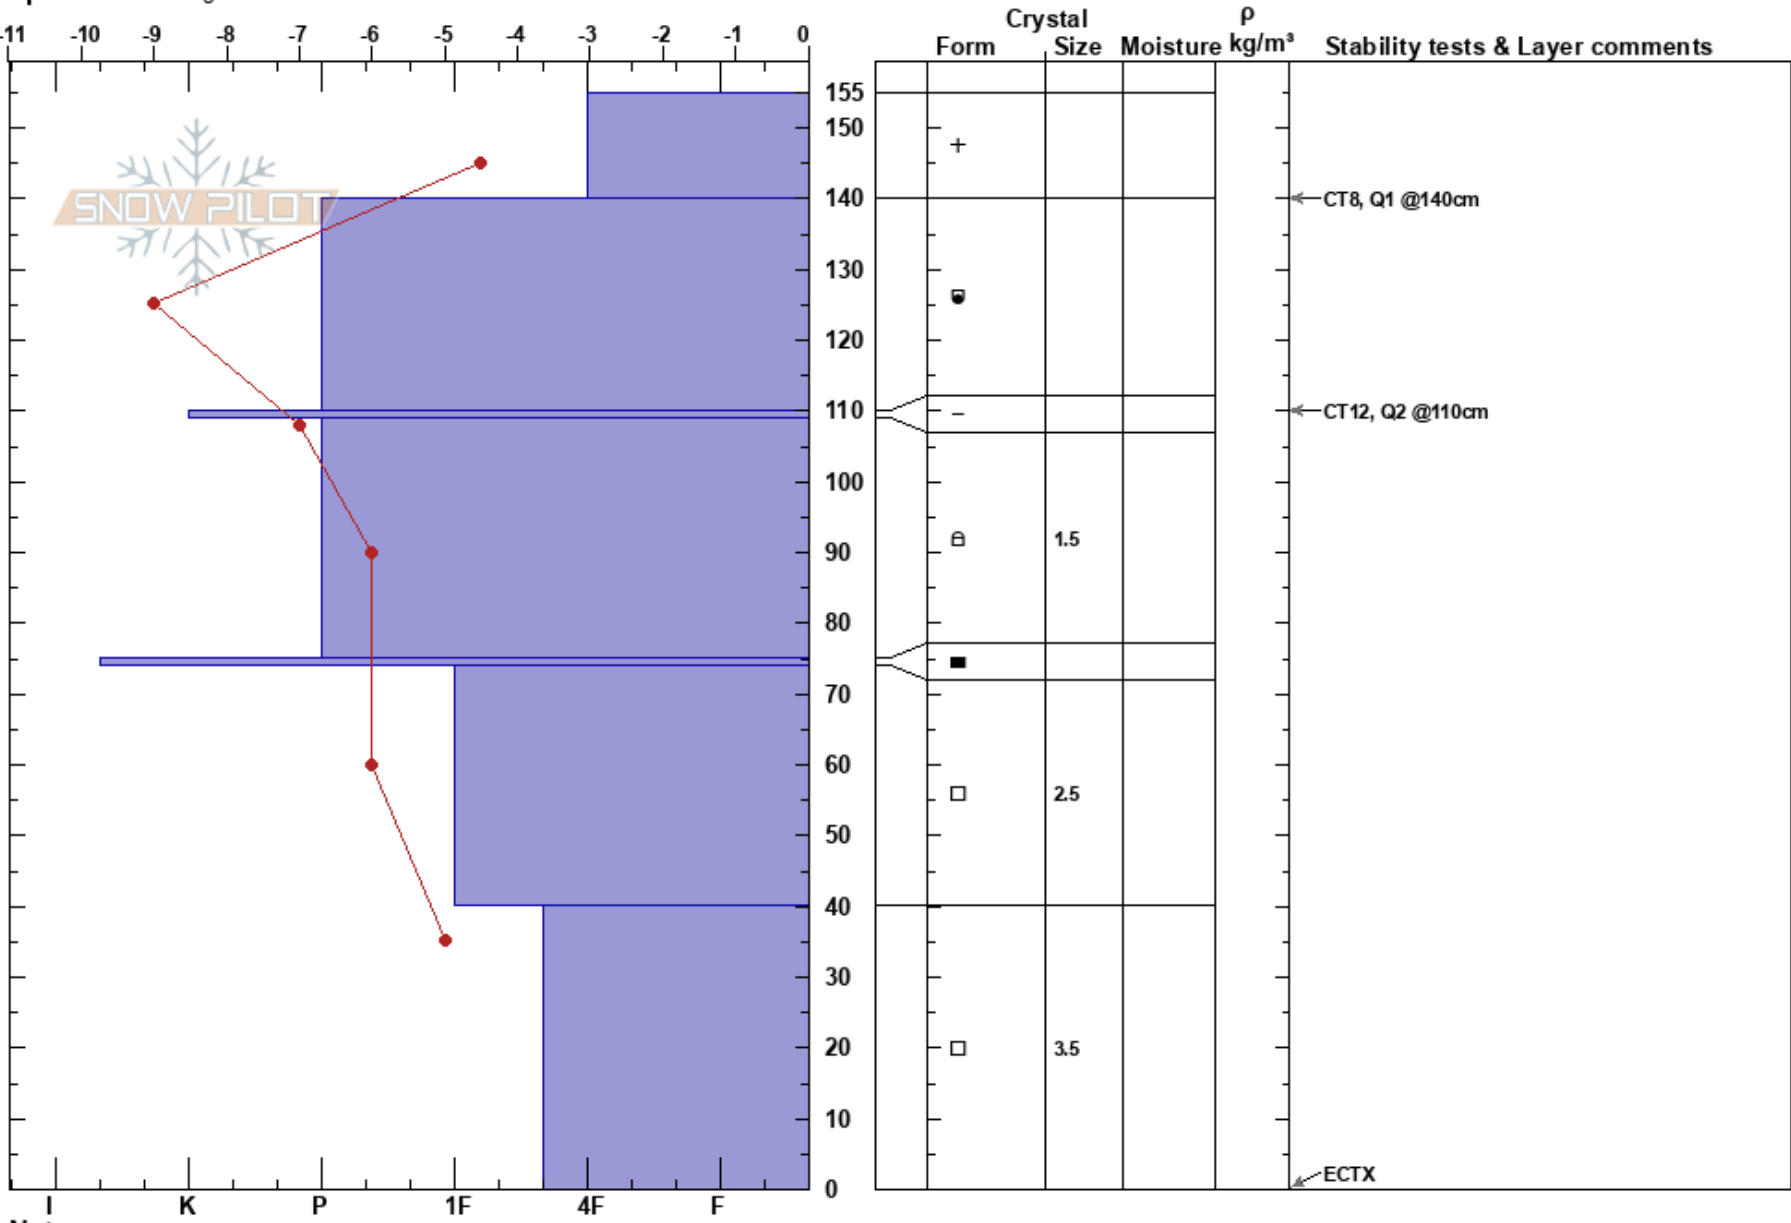

Uncle Pete's 1  
 Vail/Summit County  
 CO  
 Elevation: 3505 m  
 Aspect: 135°  
 Specifics: Pit dug in a Ski Area

WILLIAM BESSON  
 03/10/2018 - 10:00am  
 Co-ord: 39.45956N, -106.18637W  
 Slope Angle: 27°  
 Wind Loading: yes

Stability: **HS:155** **Layer Notes:**  
 Air Temperature: -5.5°C **PF:20** 140-110cm:Problematic layer  
 Sky Cover: BKN  
 Precipitation: S1  
 Wind: NW Moderate

Notes: Outside of the new snow, the snowpack was very uniform.