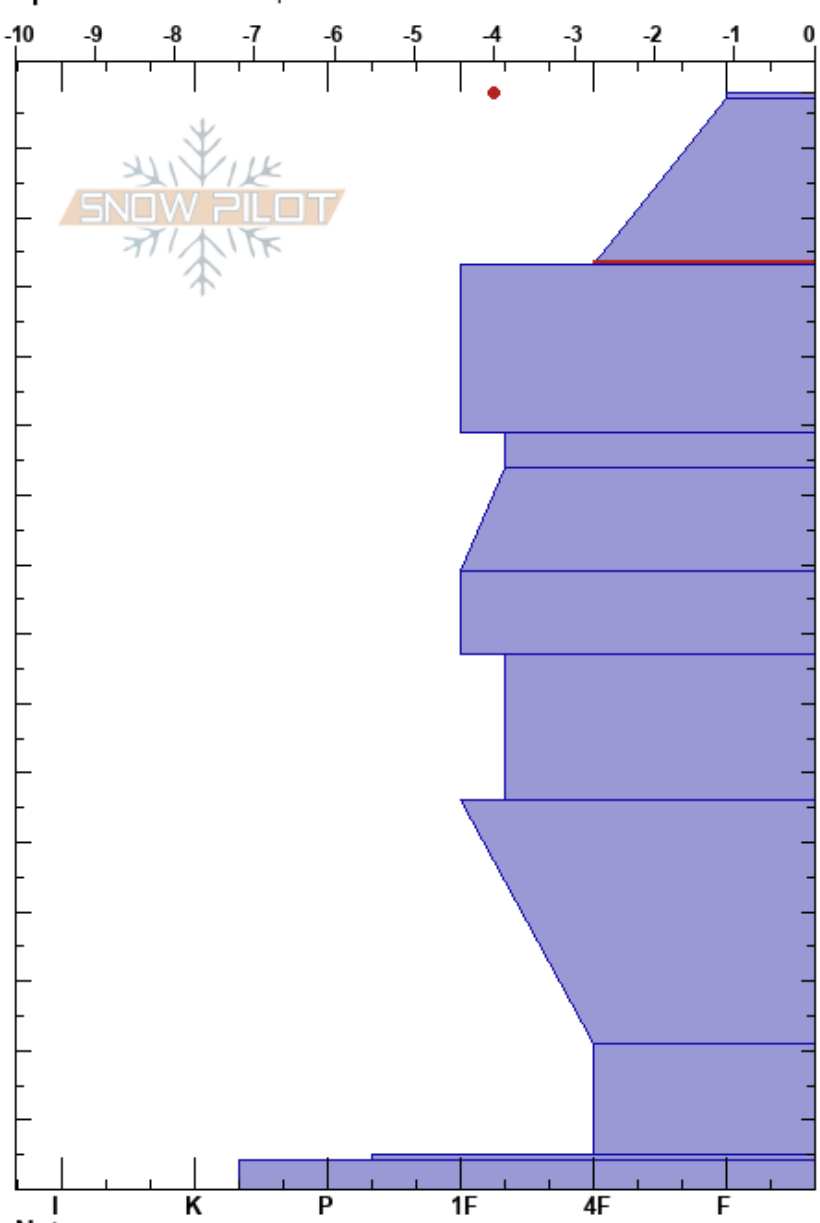

Gate 1
 Park Range
 CO
 Elevation: 9835 ft
 Aspect: NW
 Specifics: We skied slope

Taylor Miller
 03/10/2018 - 12:20pm
 Co-ord: 40.44430N, -106.74138W
 Slope Angle: 18°
 Wind Loading: no

Stability: Very Good HS:158
 Air Temperature: -5°C PF:14 157-133cm:Problematic layer
 Sky Cover: BKN
 Precipitation: S-1
 Wind: W Calm

Depth (cm)	Crystal		Moisture	ρ kg/m ³	Stability tests & Layer comments
	Form	Size			
158	* (Δ)	0.5-1			
150	/ (·)	1			
140					
130	·	1			←ECTN23 @133cm BRK ←CT23, Q3 @133cm
120					
110	·	1			
100	· (⊖)	0.5-1			
90	⊖ (□)	1-2			
80					
70	⊖ (·)	1-3			
60					
50					
40	□ (⊖)	1-2			
30					
20	□	1-2			←STH @21cm On ECT column
10	⊙⊙	1.5			
0	■				