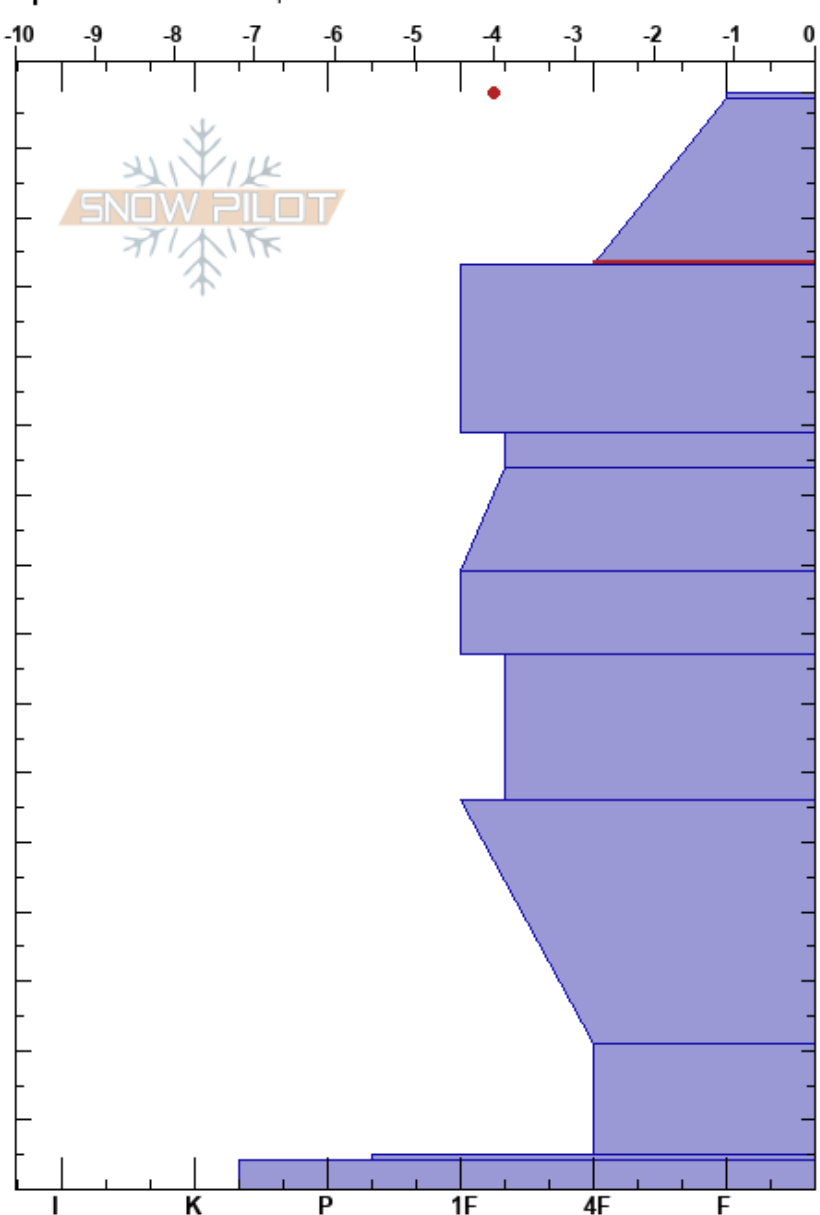

Gate 1
 Park Range
 CO
 Elevation: 9835 ft
 Aspect: NW
 Specifics: We skied slope

Taylor Miller
 03/10/2018 - 12:20pm
 Co-ord: 40.44430N, -106.74138W
 Slope Angle: 18°
 Wind Loading: no

Stability: Very Good
 Air Temperature: -5°C
 Sky Cover: BKN
 Precipitation: S-1
 Wind: W Calm

HS:158

PF:14 157-133cm:Problematic layer

Depth (cm)	Crystal		Moisture	ρ kg/m ³	Stability tests & Layer comments
	Form	Size			
158	* (Δ)	0.5-1			
150	/ (·)	1			
140					
130	·	1			← ECTN23 @133cm BRK ← CT23, Q3 @133cm
120					
110	·	1			
100	· (⊖)	0.5-1			
90	⊖ (□)	1-2			
80					
70	⊖ (·)	1-3			
60					
50					
40	□ (⊖)	1-2			
30					
20	□	1-2			← STH @21cm On ECT column
10	⊙⊙	1.5			
0	■				