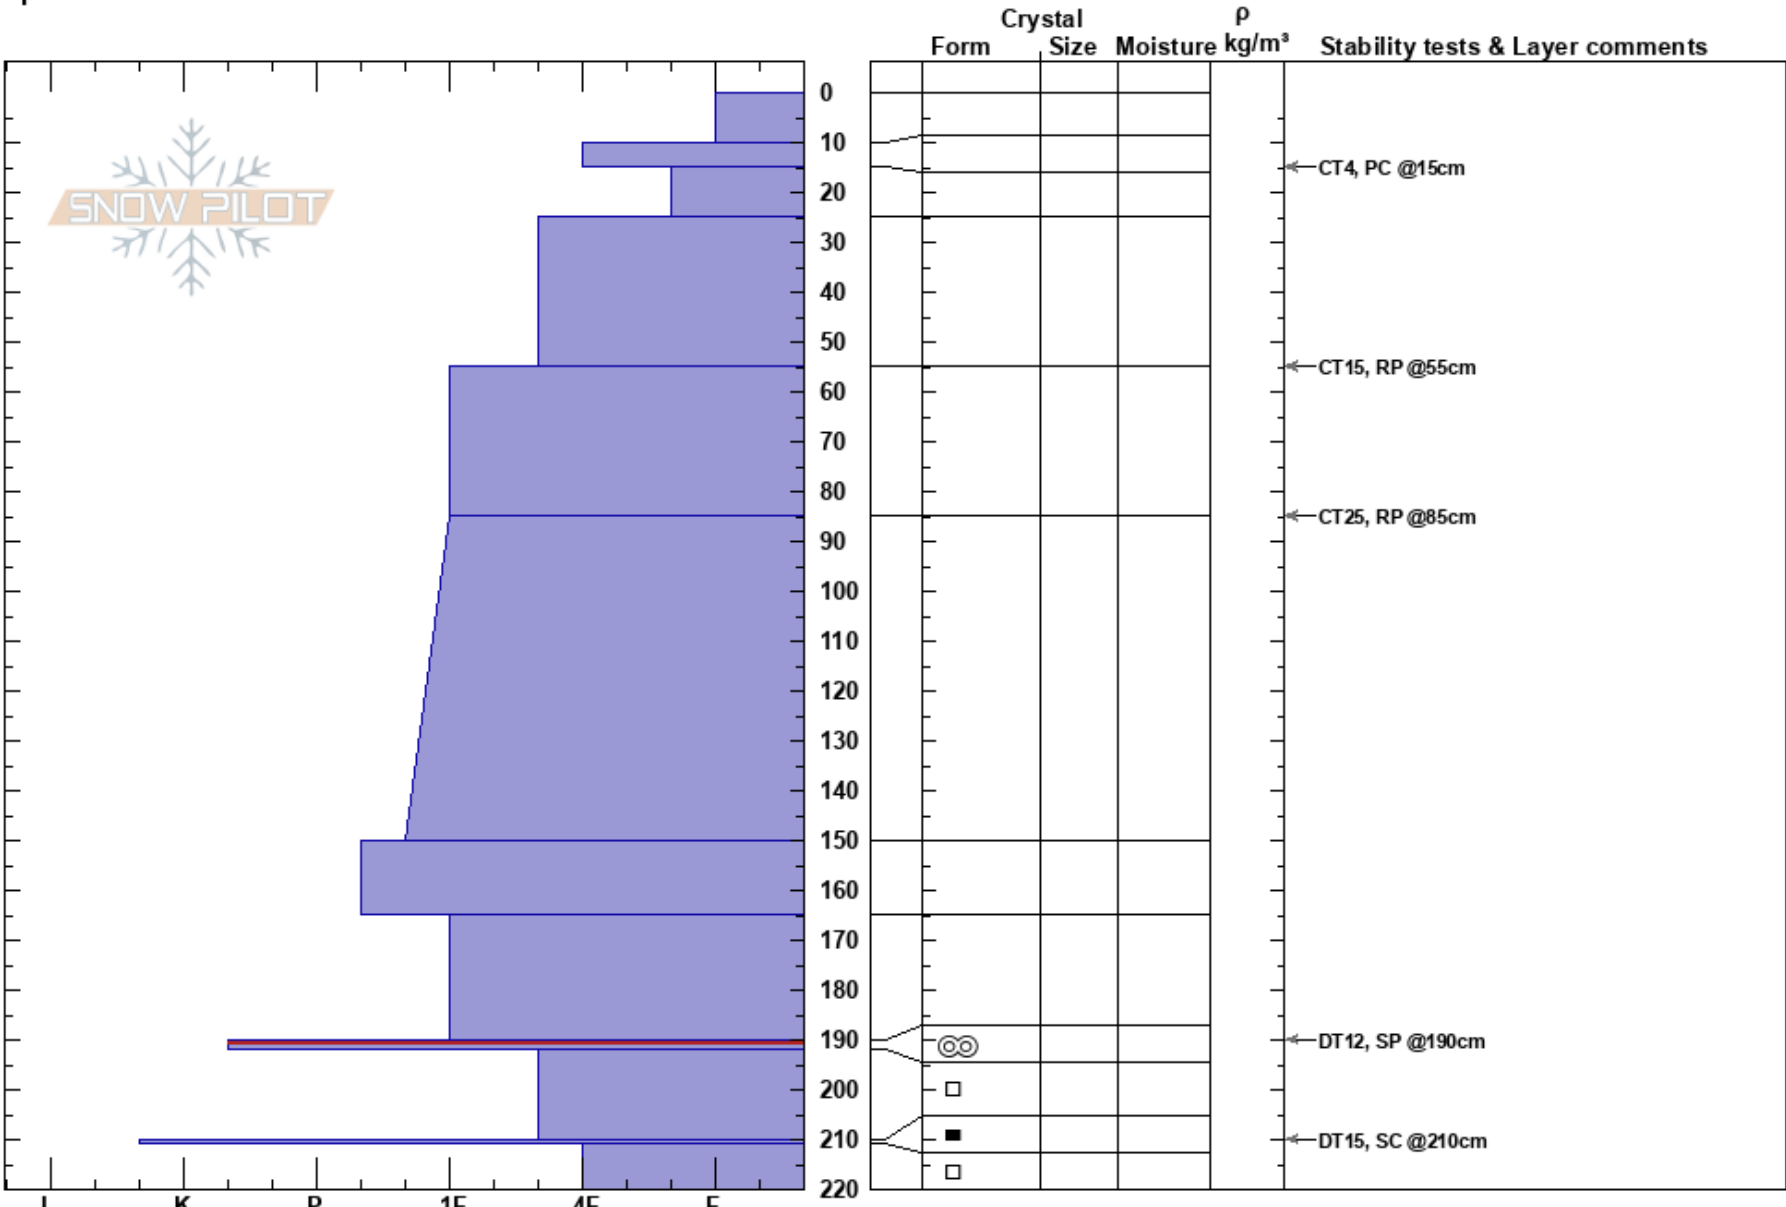

Waldorf
 Selkirks
 BC
 Elevation: 2360 m
 Aspect: 270°
 Specifics:

Scott Thumlert
 10/03/2018 - 14:00
 Co-ord: 11U 431072W 5729771N
 Slope Angle: 40°
 Wind Loading:

Stability:
 Air Temperature:
 Sky Cover:
 Precipitation:
 Wind:

HS:220
 PS: 40 190-192cm:Problematic layer

Notes: