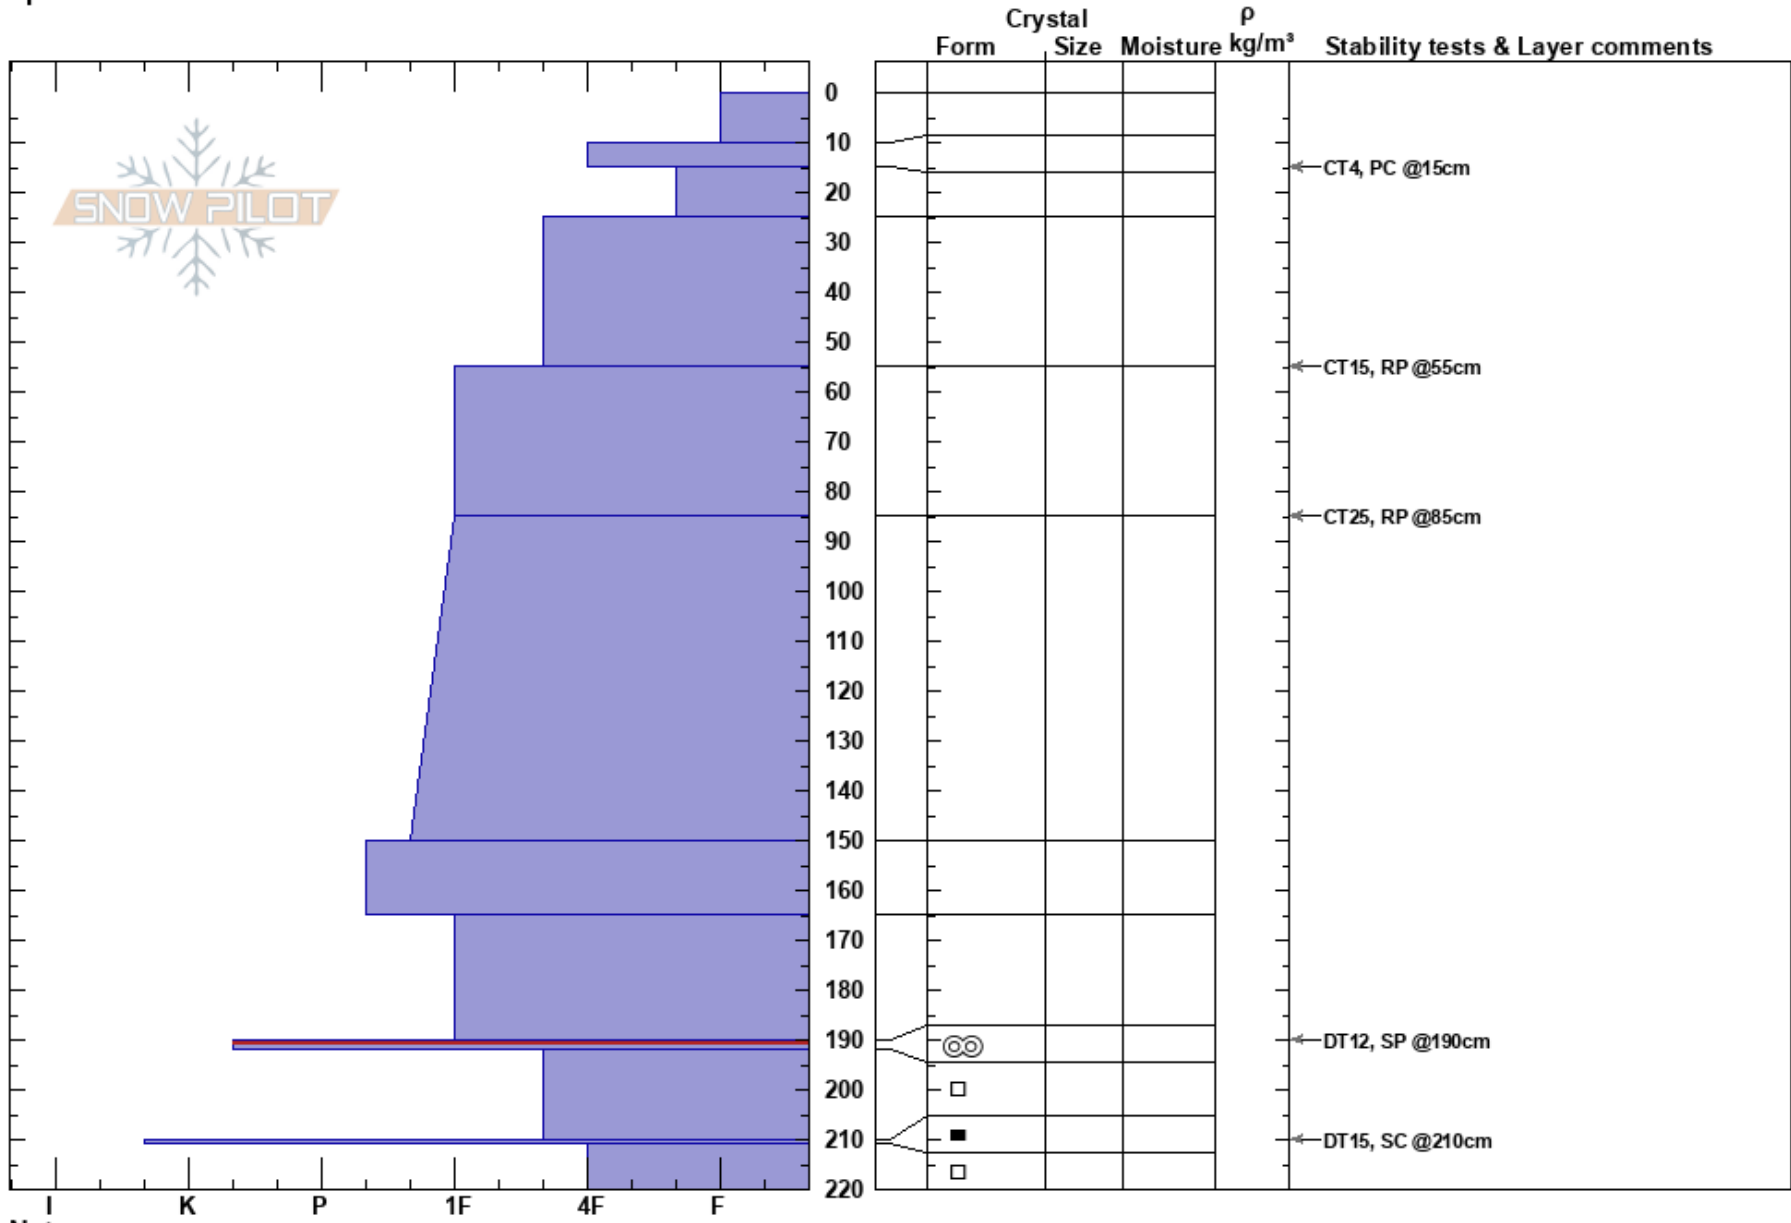

Waldorf  
 Selkirks  
 BC  
 Elevation: 2360 m  
 Aspect: 270°  
 Specifics:

Scott Thumlert  
 10/03/2018 - 14:00  
 Co-ord: 11U 431072W 5729771N  
 Slope Angle: 40°  
 Wind Loading:

Stability: HS:220  
 Air Temperature: PS: 40 190-192cm:Problematic layer  
 Sky Cover:  
 Precipitation:  
 Wind: