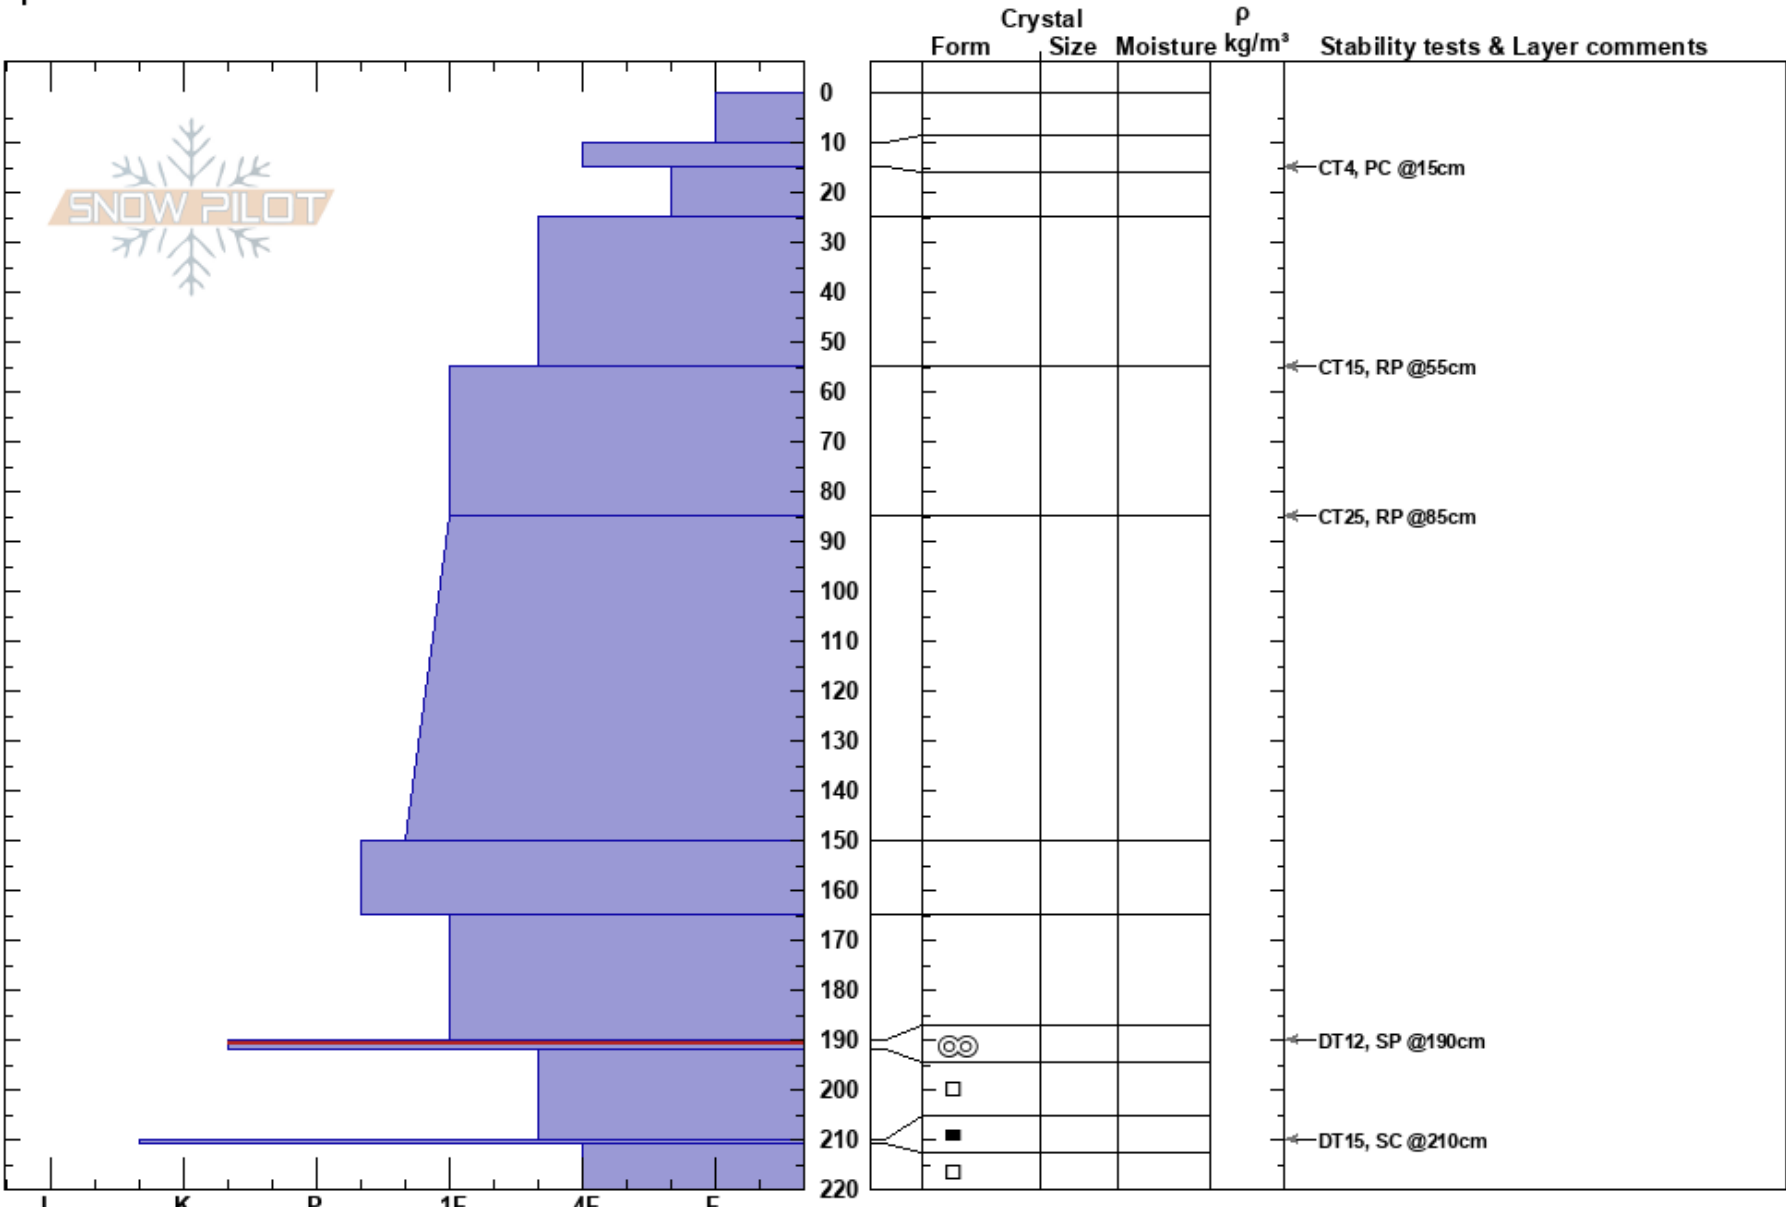

Waldorf
 Selkirks
 BC
 Elevation: 2360 m
 Aspect: 270°
 Specifics:

Scott Thumlert
 10/03/2018 - 14:00
 Co-ord: 11U 431072W 5729771N
 Slope Angle: 40°
 Wind Loading:

Stability: **HS:220**
 Air Temperature: **PS: 40** 190-192cm:Problematic layer
 Sky Cover:
 Precipitation:
 Wind: