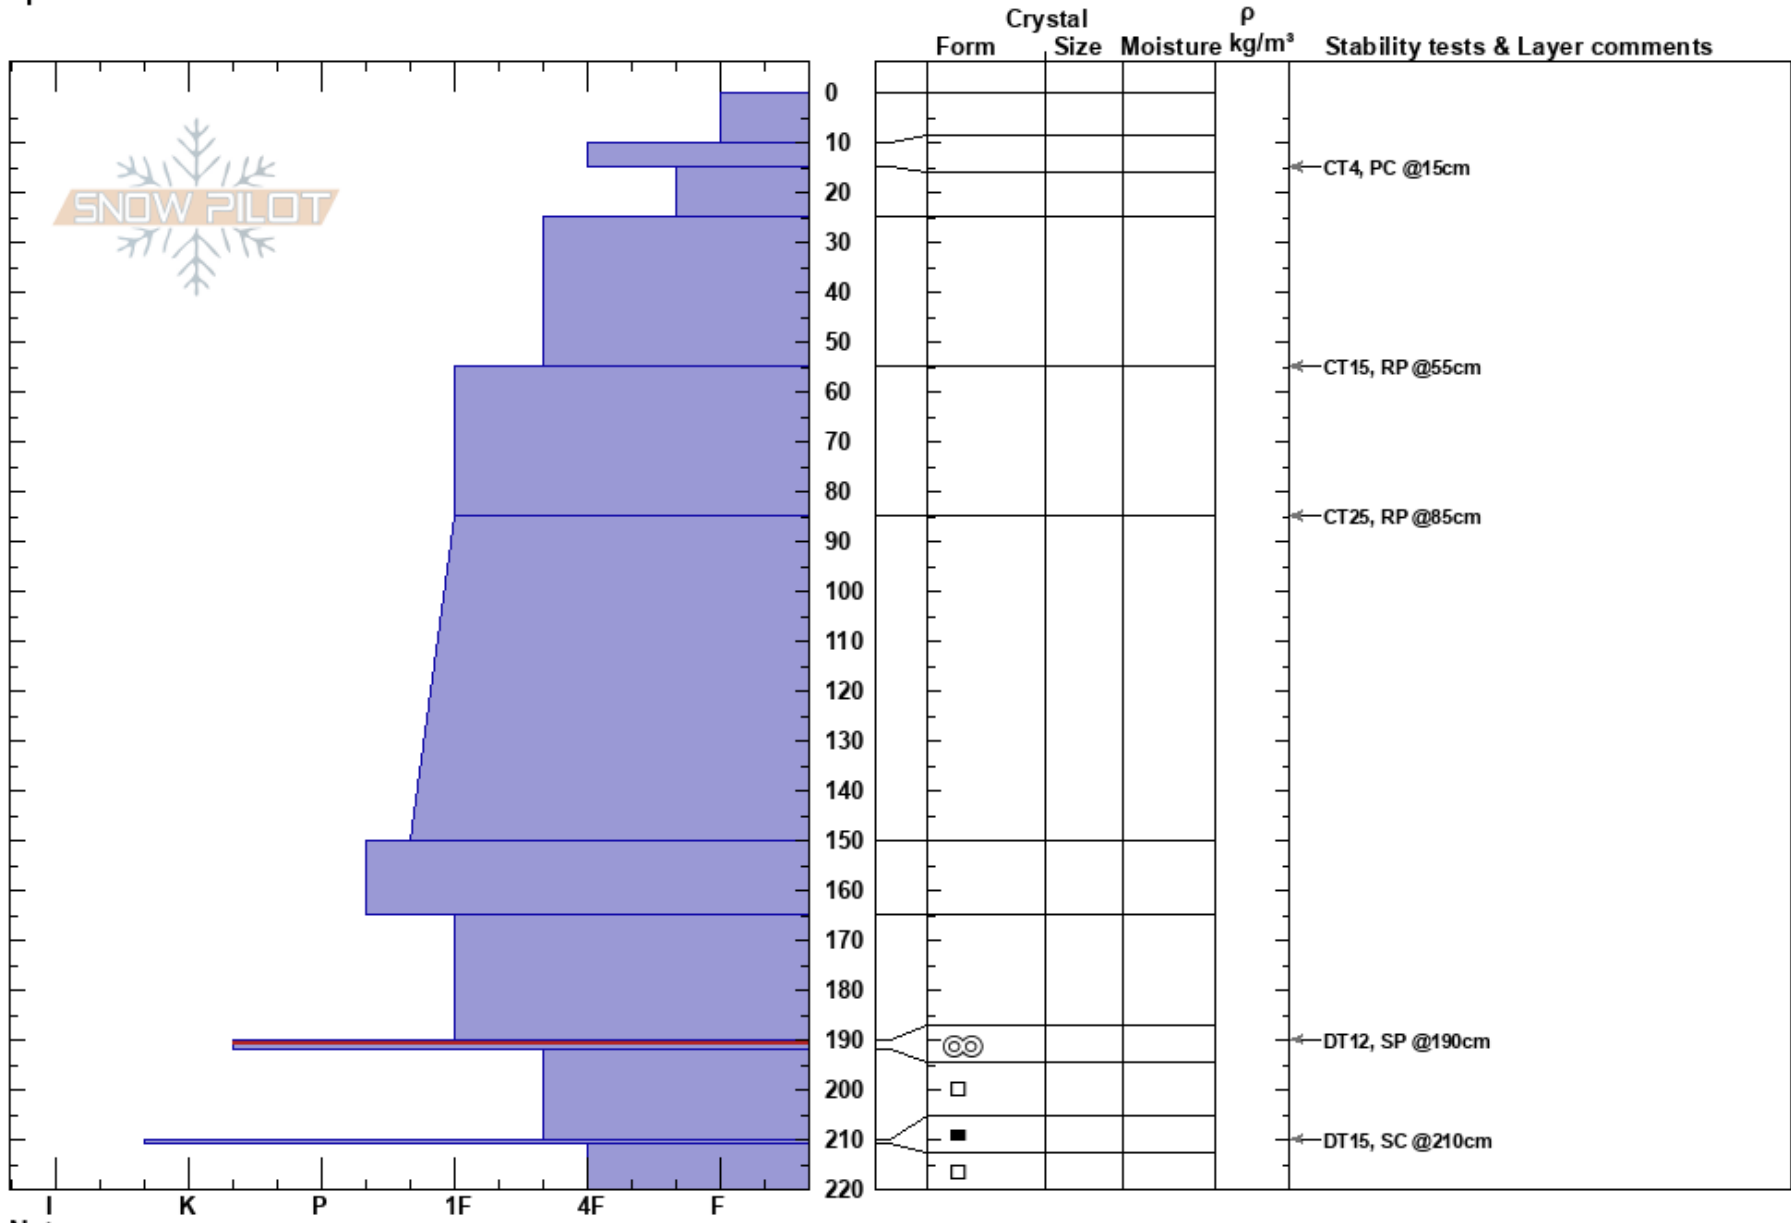

Waldorf
 Selkirks
 BC
 Elevation: 2360 m
 Aspect: 270°
 Specifics:

Scott Thumlert
 10/03/2018 - 14:00
 Co-ord: 11U 431072W 5729771N
 Slope Angle: 40°
 Wind Loading:

Stability: **HS:220**
 Air Temperature: **PS: 40** 190-192cm:Problematic layer
 Sky Cover:
 Precipitation:
 Wind: