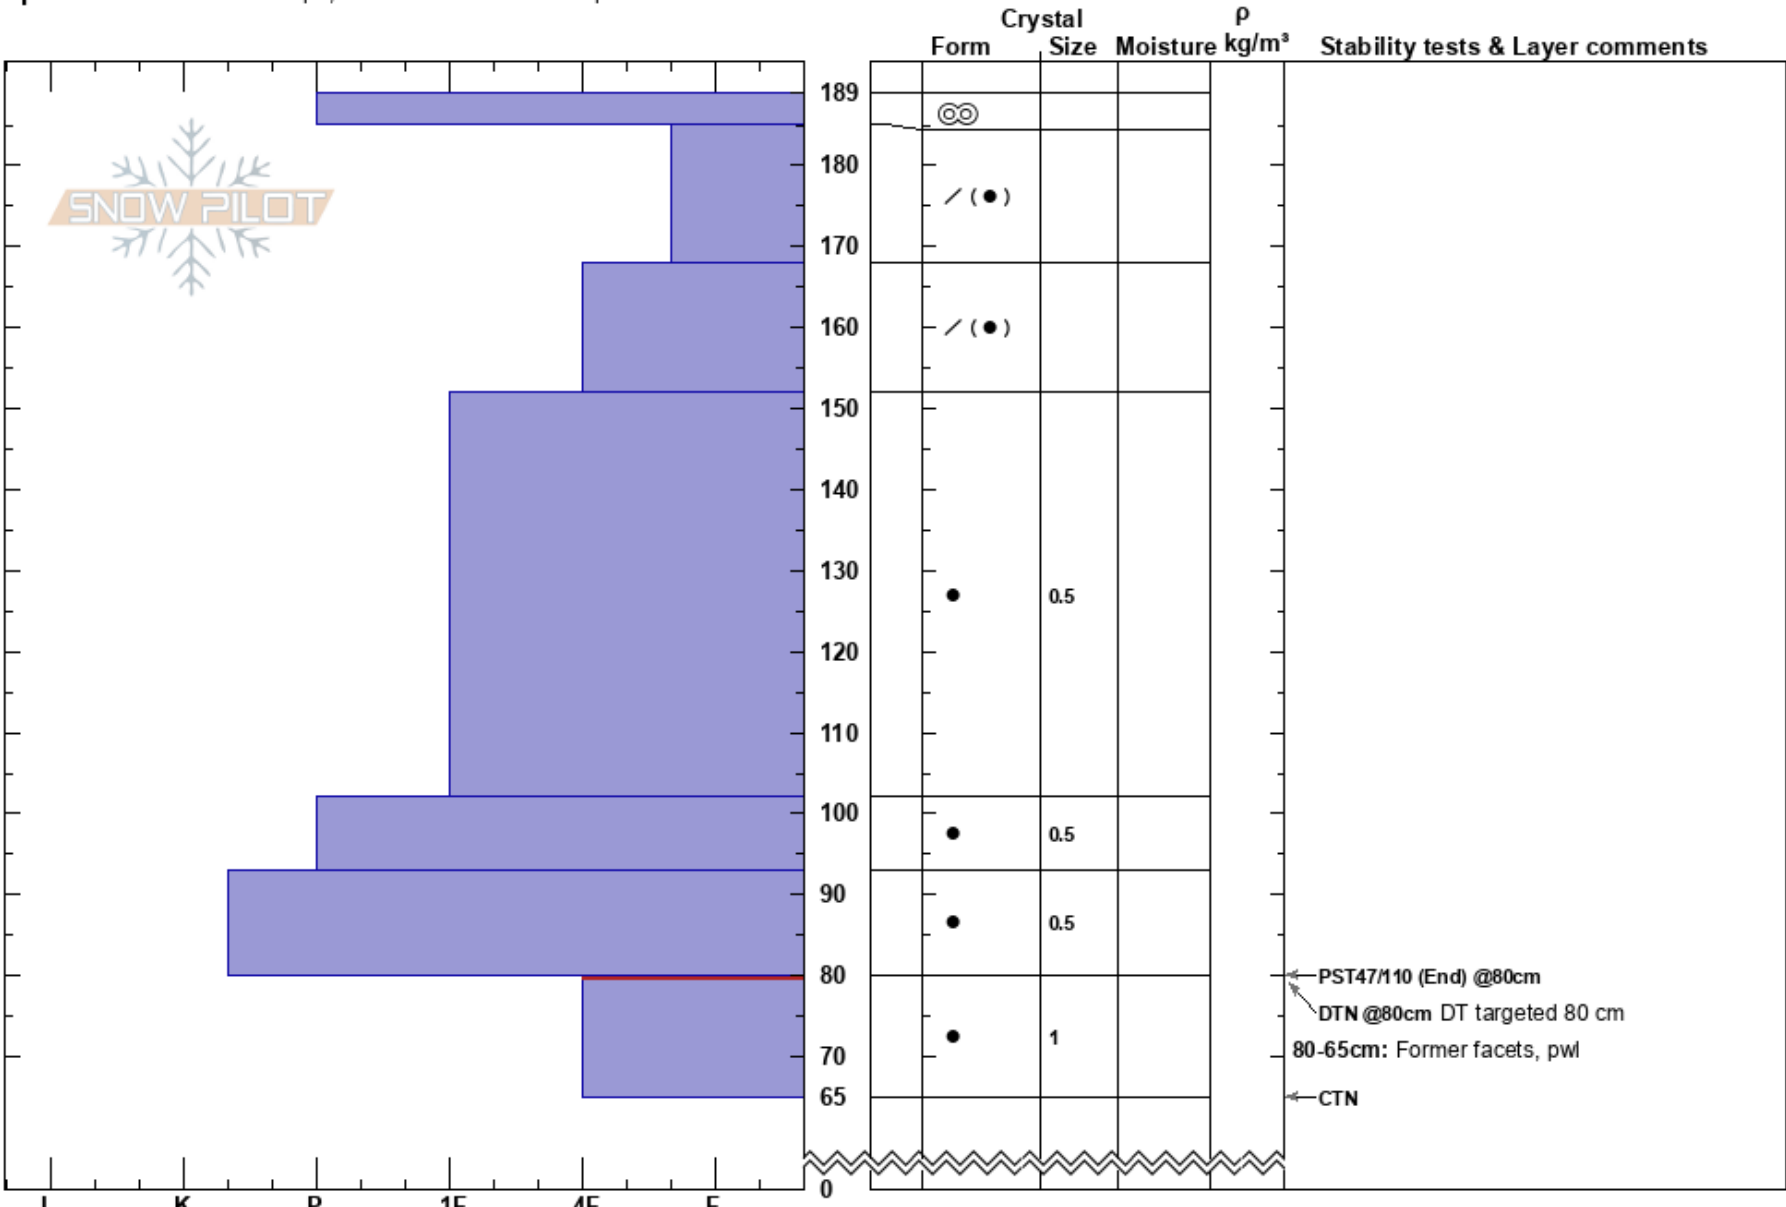

Negro Canyon
 Central Sierra
 CA
Elevation: 7560 ft
Aspect: 357°
Specifics: Ski tracks on slope; Snowmobile tracks on slope

Brandon Schwartz
 03/10/2018 - 10:10am
Co-ord: 39.34655N, -120.30561W
Slope Angle: 26°
Wind Loading:

Stability: Good
Air Temperature:
Sky Cover: OVC
Precipitation: S1
Wind: Calm

HS: 189
PS: 10
 80-65cm: Former facets, pwl
 80-65cm: Problematic layer

Notes: Pit dug adjacent to deep slab avalanche on 3/4/2018 to examine stability trend in the weak layer of concern. There is a 3/4/2018 pit from the avalanche in snowpilot.