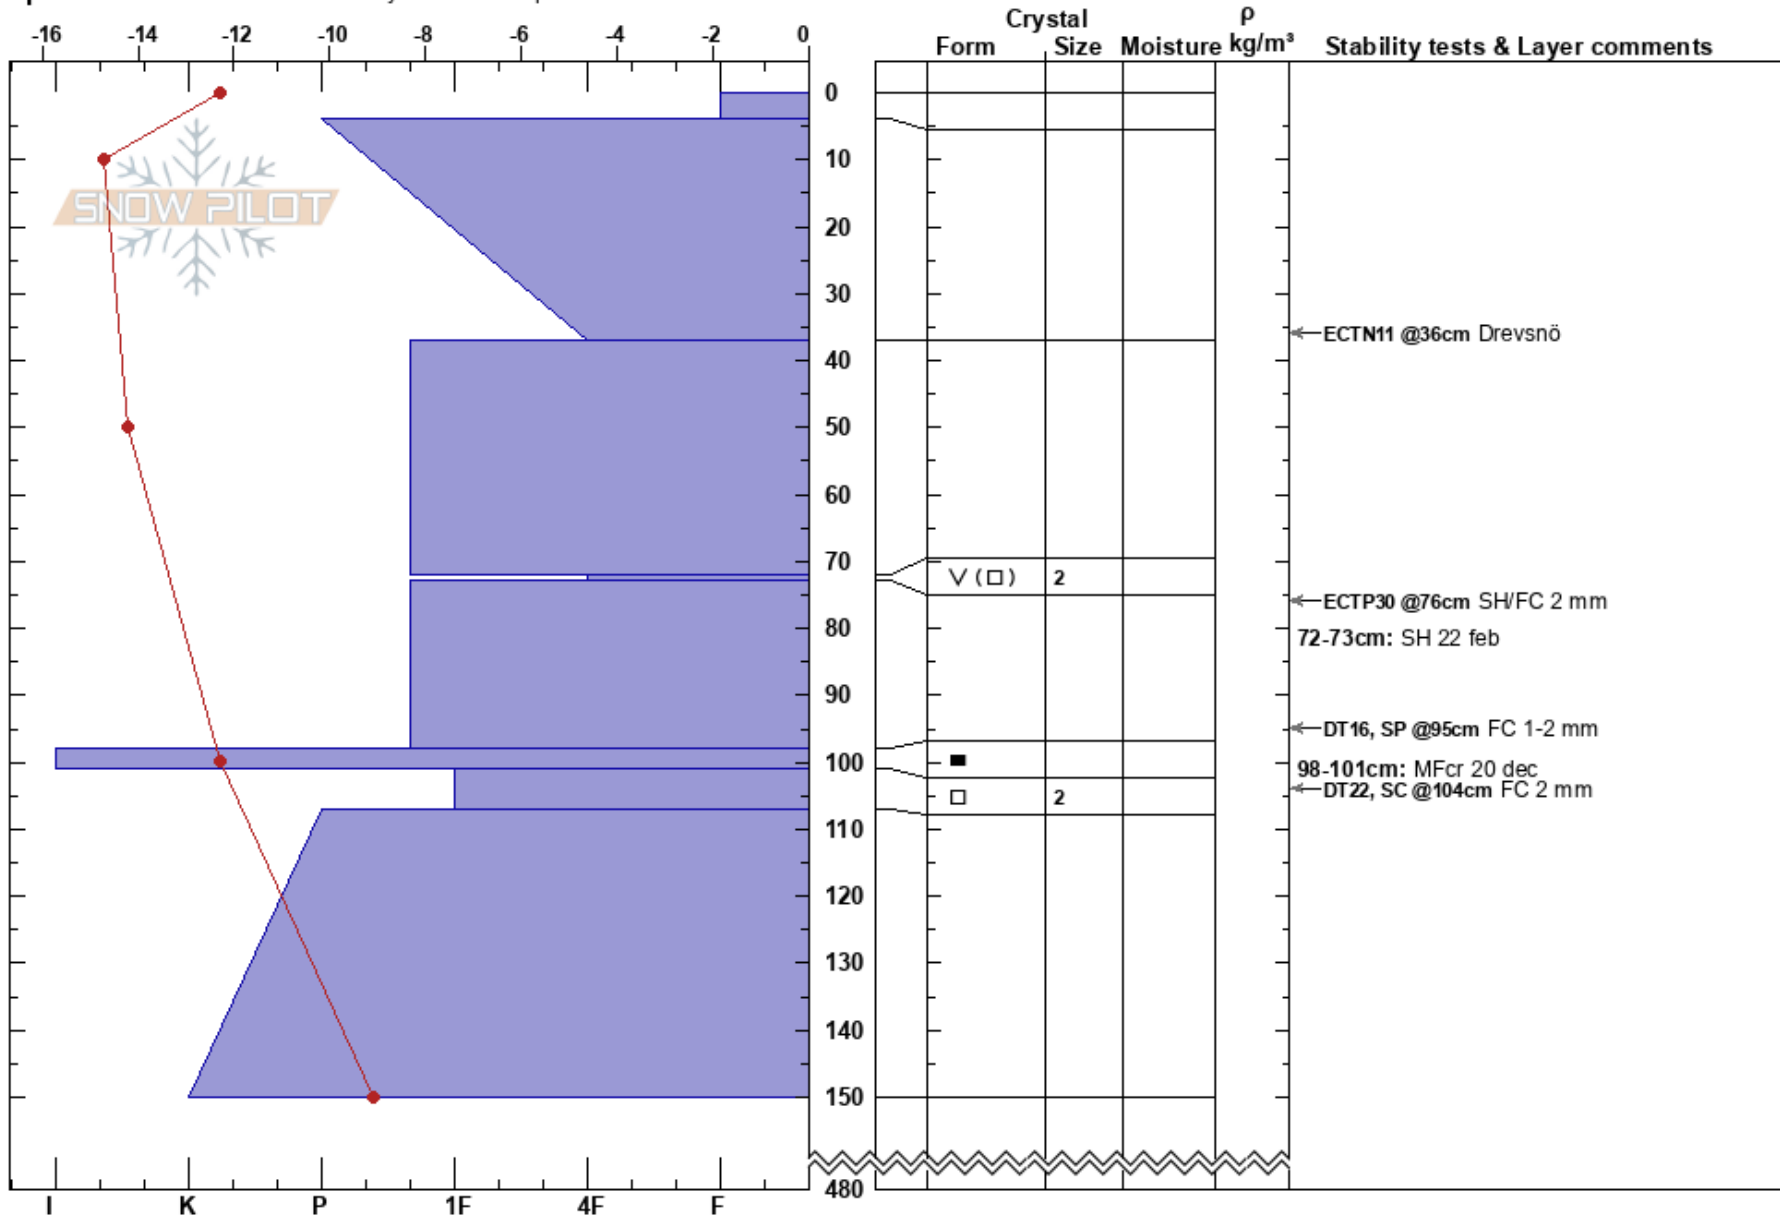

Kobäset
 Västra Vindelfjällen
 Sweden
Elevation: 1500 m
Aspect: 280°

Johan af Ekenstam
 10/03/2018 - 13:00
Co-ord: 65.85687N, 15.25763E
Slope Angle: 27°
Wind Loading: yes

Stability:
Air Temperature: -13°C
Sky Cover: BKN
Precipitation: S1
Wind: NE Moderate

HS:480
PF:30
 72-73cm: SH 22 feb
 72-73cm: Problematic layer
 98-101cm: MFcr 20 dec

Specifics: Recent avalanche activity on similar slopes

Notes: