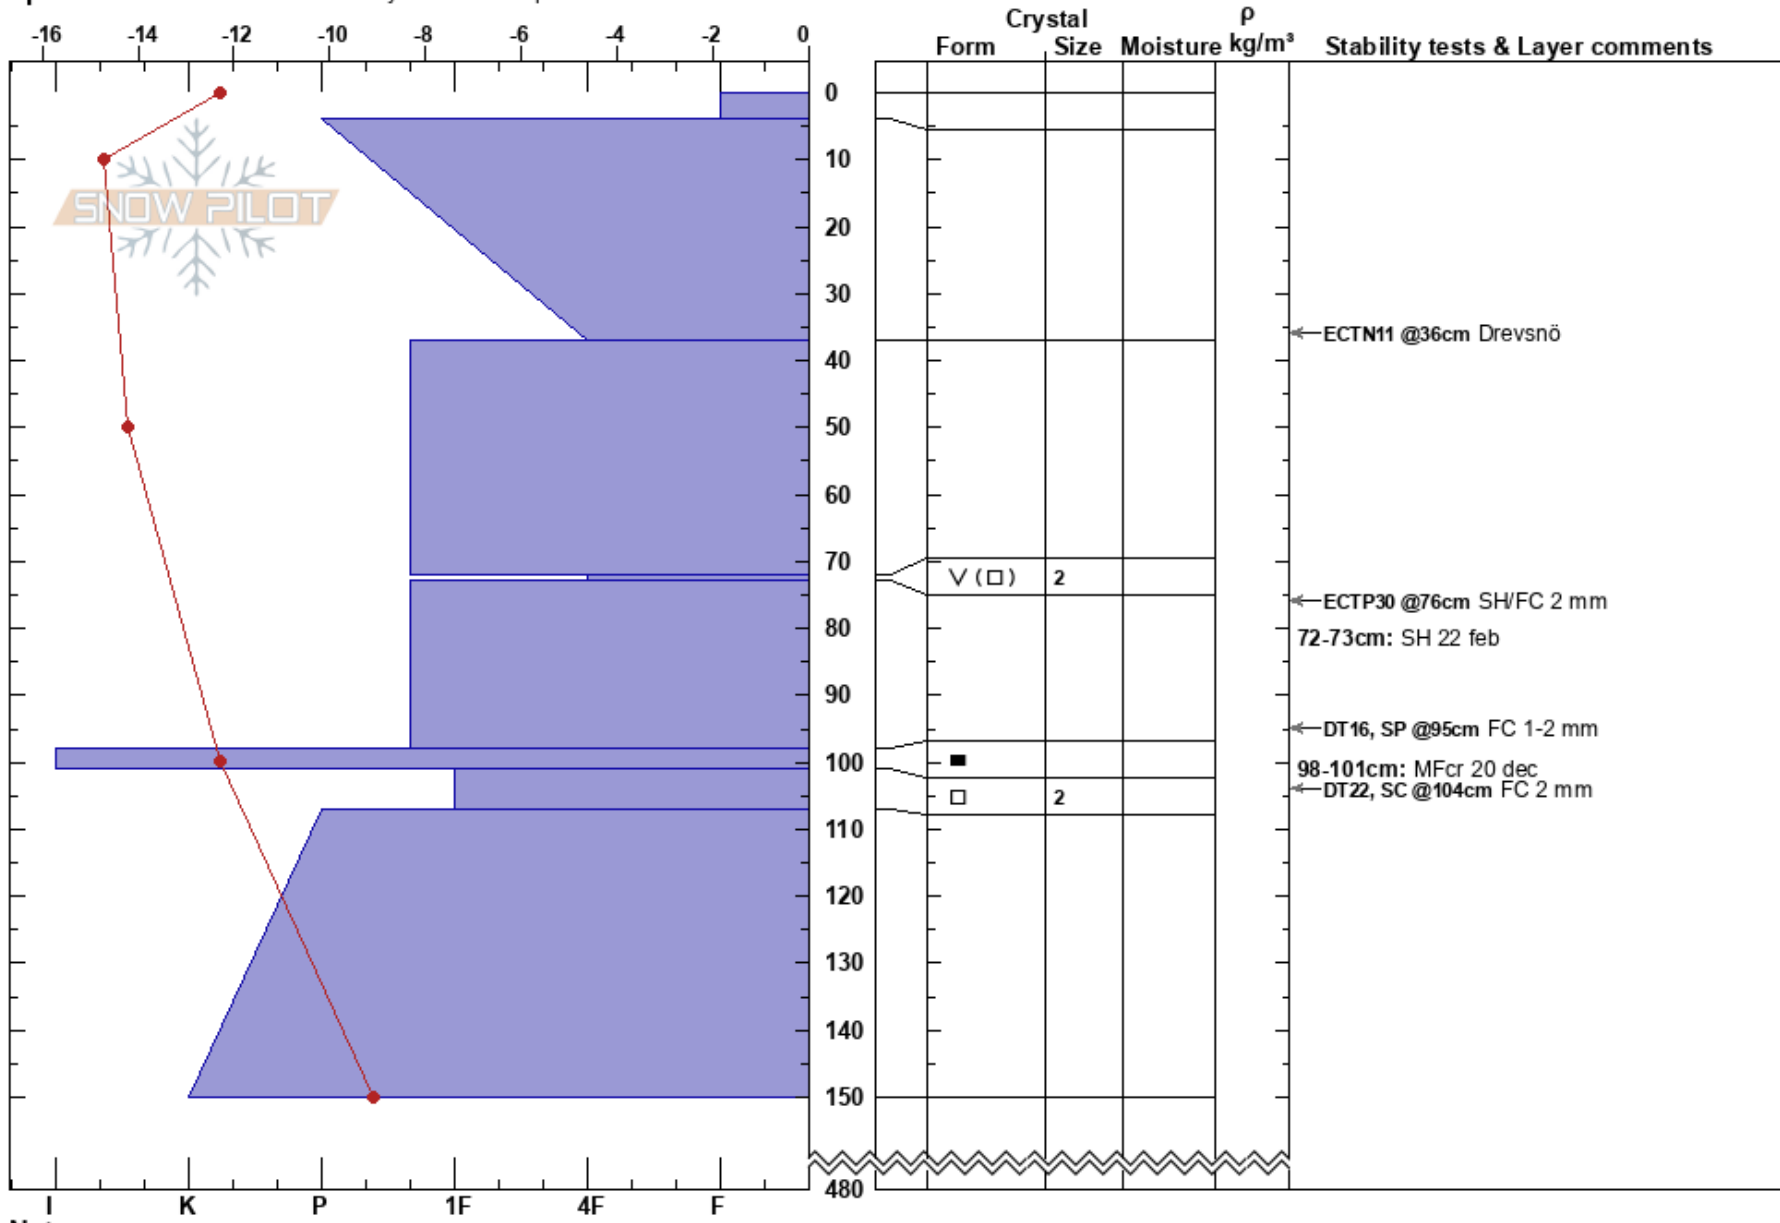

Kobäset
 Västra Vindelfjällen
 Sweden
Elevation: 1500 m
Aspect: 280°
Specifics: Recent avalanche activity on similar slopes

Johan af Ekenstam
 10/03/2018 - 13:00
Co-ord: 65.85687N, 15.25763E
Slope Angle: 27°
Wind Loading: yes

Stability:
Air Temperature: -13°C
Sky Cover: BKN
Precipitation: S1
Wind: NE Moderate

HS:480
PF:30
 72-73cm: SH 22 feb
 72-73cm: Problematic layer
 98-101cm: MFcr 20 dec

Notes: