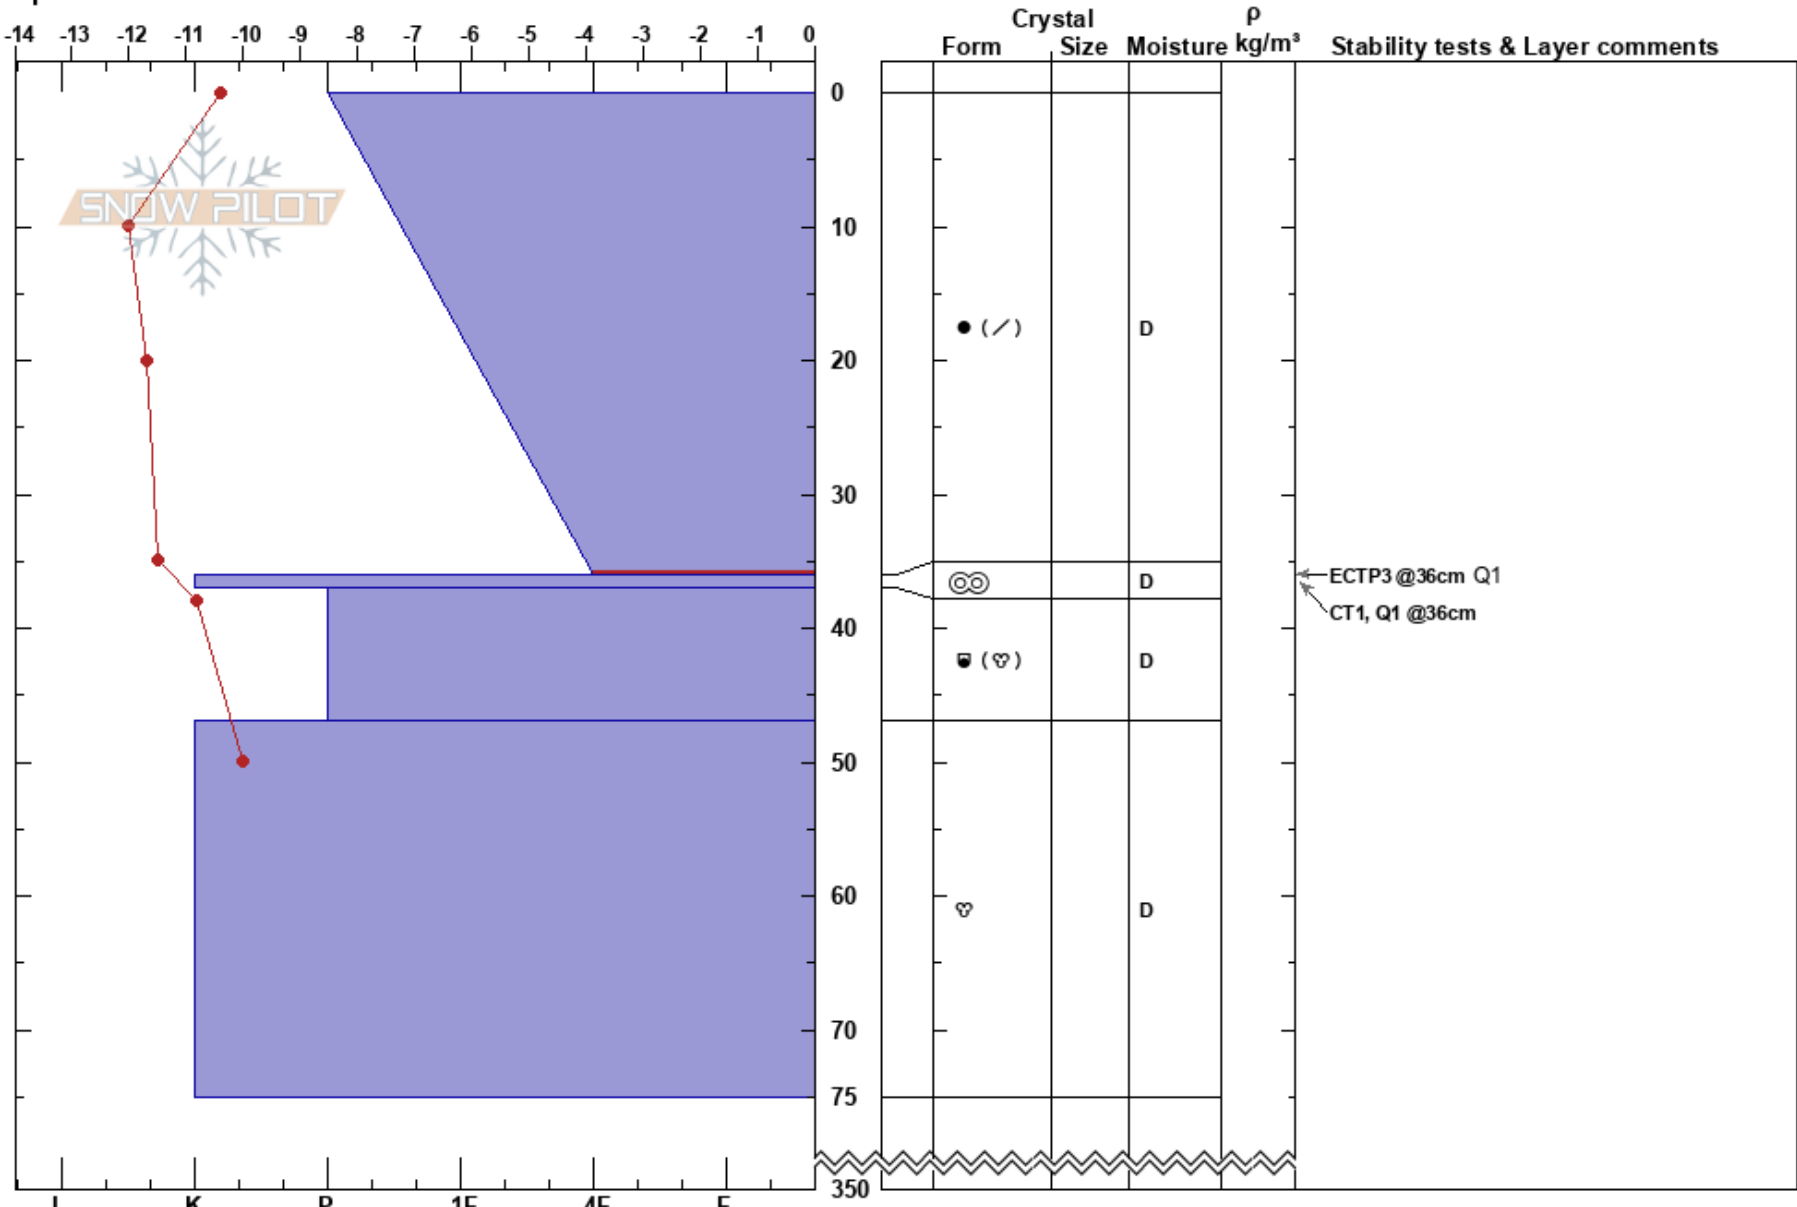

Nordtinden
 Nortinden
 Norway
 Elevation: 677 m
 Aspect: NW
 Specifics:

Knut Are Bakke
 10/03/2018 - 12:05
 Co-ord: 34W CB 81618 32285
 Slope Angle: 40°
 Wind Loading:

Stability: HS:350
 Air Temperature: -7.9°C PF:5 0-36cm: Problematic layer
 Sky Cover: BKN
 Precipitation: NO
 Wind: