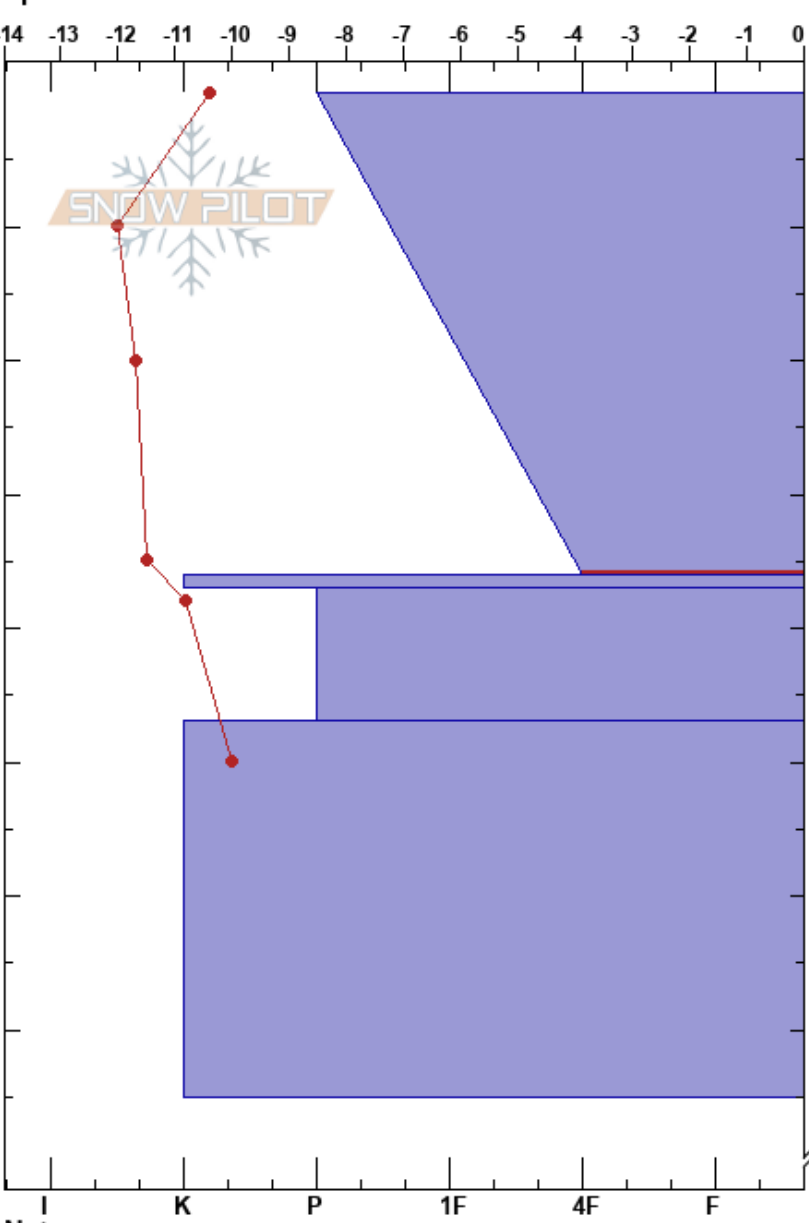

Nordtinden
 Nortinden
 Norway
 Elevation: 677 m
 Aspect: NW
 Specifics:

Knut Are Bakke
 10/03/2018 - 12:05
 Co-ord: 34W CB 81618 32285
 Slope Angle: 40°
 Wind Loading:

Stability: **HS:350**
 Air Temperature: -7.9°C **PF:5** 0-36cm: Problematic layer
 Sky Cover: BKN
 Precipitation: NO
 Wind:

Form	Crystal		ρ kg/m ³	Stability tests & Layer comments
	Size	Moisture		
• (/)		D		
⊙ ⊙		D		← ECTP3 @36cm Q1 ← CT1, Q1 @36cm
☐ (☐)		D		
☐		D		

Notes: