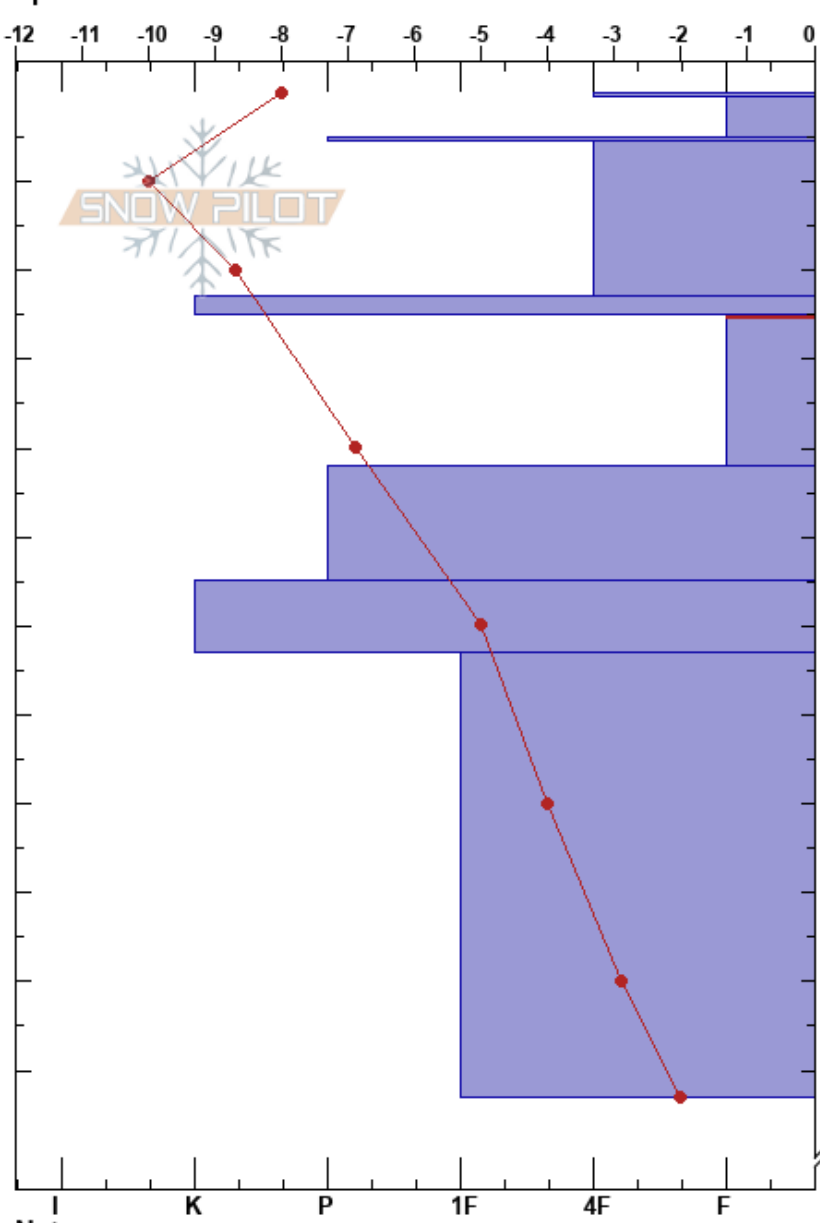

Orrefjellet
 Svartberget
 Norway
 Elevation: 468 m
 Aspect: W
 Specifics:

Rolf Torgals
 10/03/2018 - 12:15
 Co-ord: 32W CB 83525 44949
 Slope Angle: 30°
 Wind Loading:

Stability:
 Air Temperature: -8°C
 Sky Cover: FEW
 Precipitation: NO
 Wind: SE Calm

HS:180
 PF:10 25-42cm:Problematic layer

Form	Crystal		Moisture	ρ kg/m³	Stability tests & Layer comments
	Size				
/	0.3				
⊙					
□	1				
⊙					
□	1-2				← ECTP11 @26cm
⊙ (□)	1.5				
⊙					
□ (⊙)	2				