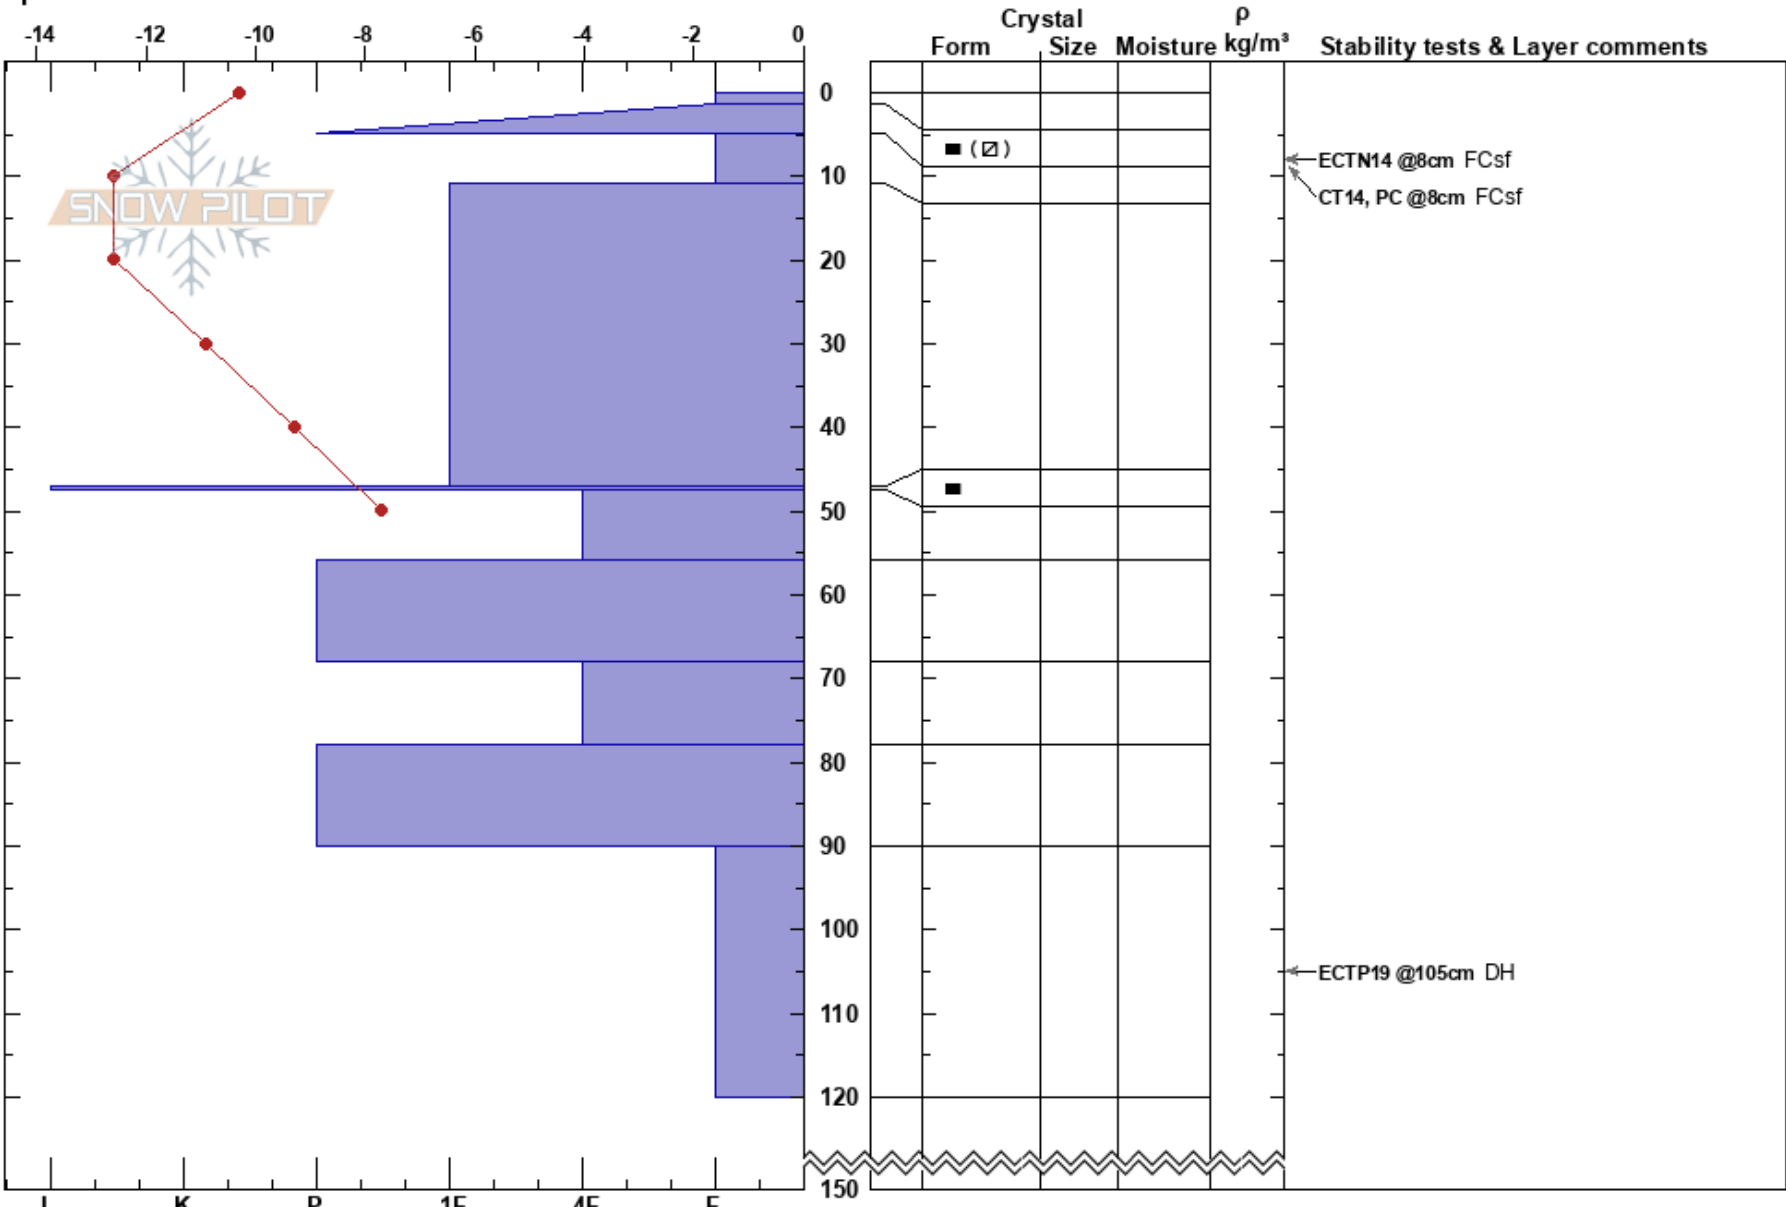

Rohccevarri
 Riksgänsen
 Sweden
 Elevation: 600 m
 Aspect: SE
 Specifics:

Erik Lidström
 10/03/2018 - 11:30
 Co-ord: 68.45914N, 18.17605E
 Slope Angle:
 Wind Loading: no

Stability:
 Air Temperature: -12°C
 Sky Cover: CLR
 Precipitation: S-1
 Wind: Calm

HS:150
 PF:2
 11-47cm:Problematic layer

Notes: