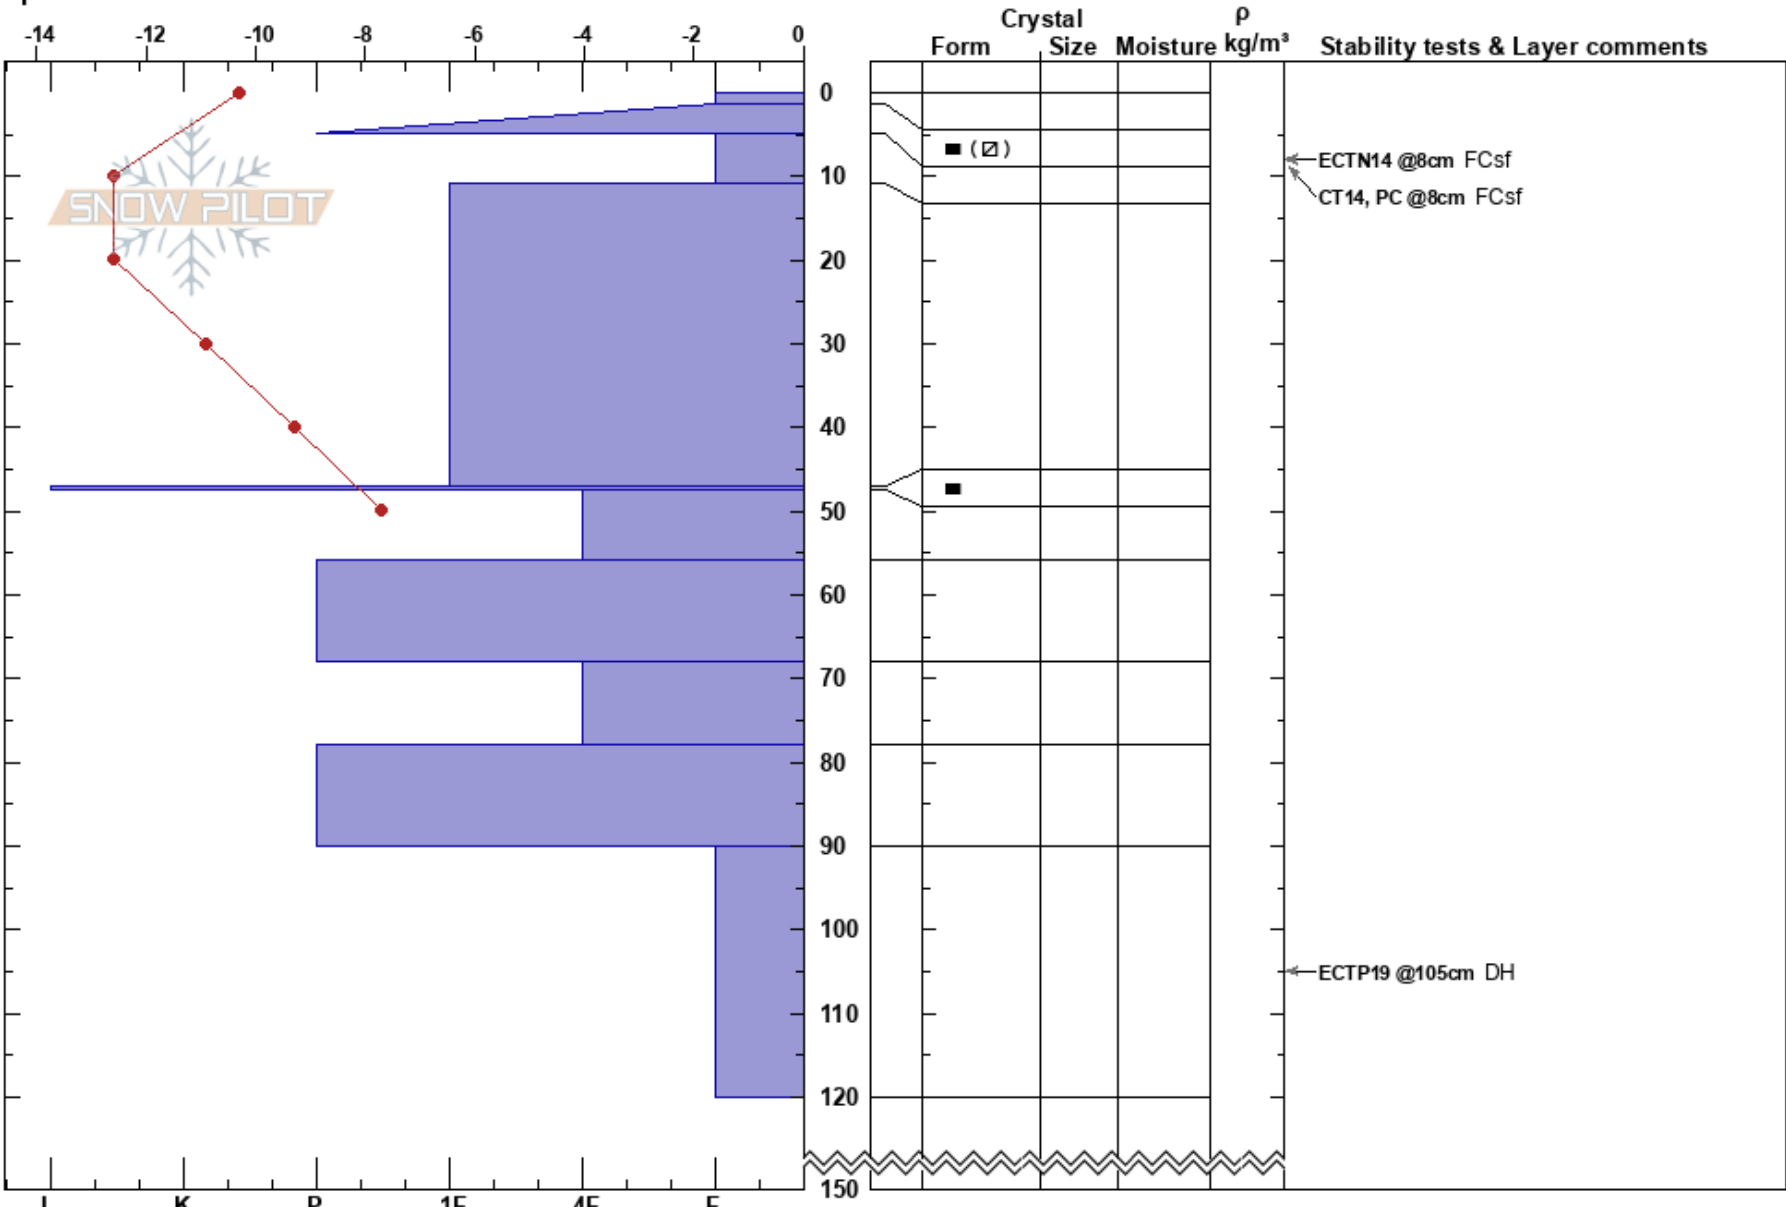

Rohccevarri  
Riksgänsen  
Sweden  
Elevation: 600 m  
Aspect: SE  
Specifics:

Erik Lidström  
10/03/2018 - 11:30  
Co-ord: 68.45914N, 18.17605E  
Slope Angle:  
Wind Loading: no

Stability:  
Air Temperature: -12°C  
Sky Cover: CLR  
Precipitation: S-1  
Wind: Calm

HS:150  
PF:2  
11-47cm:Problematic layer

Notes: