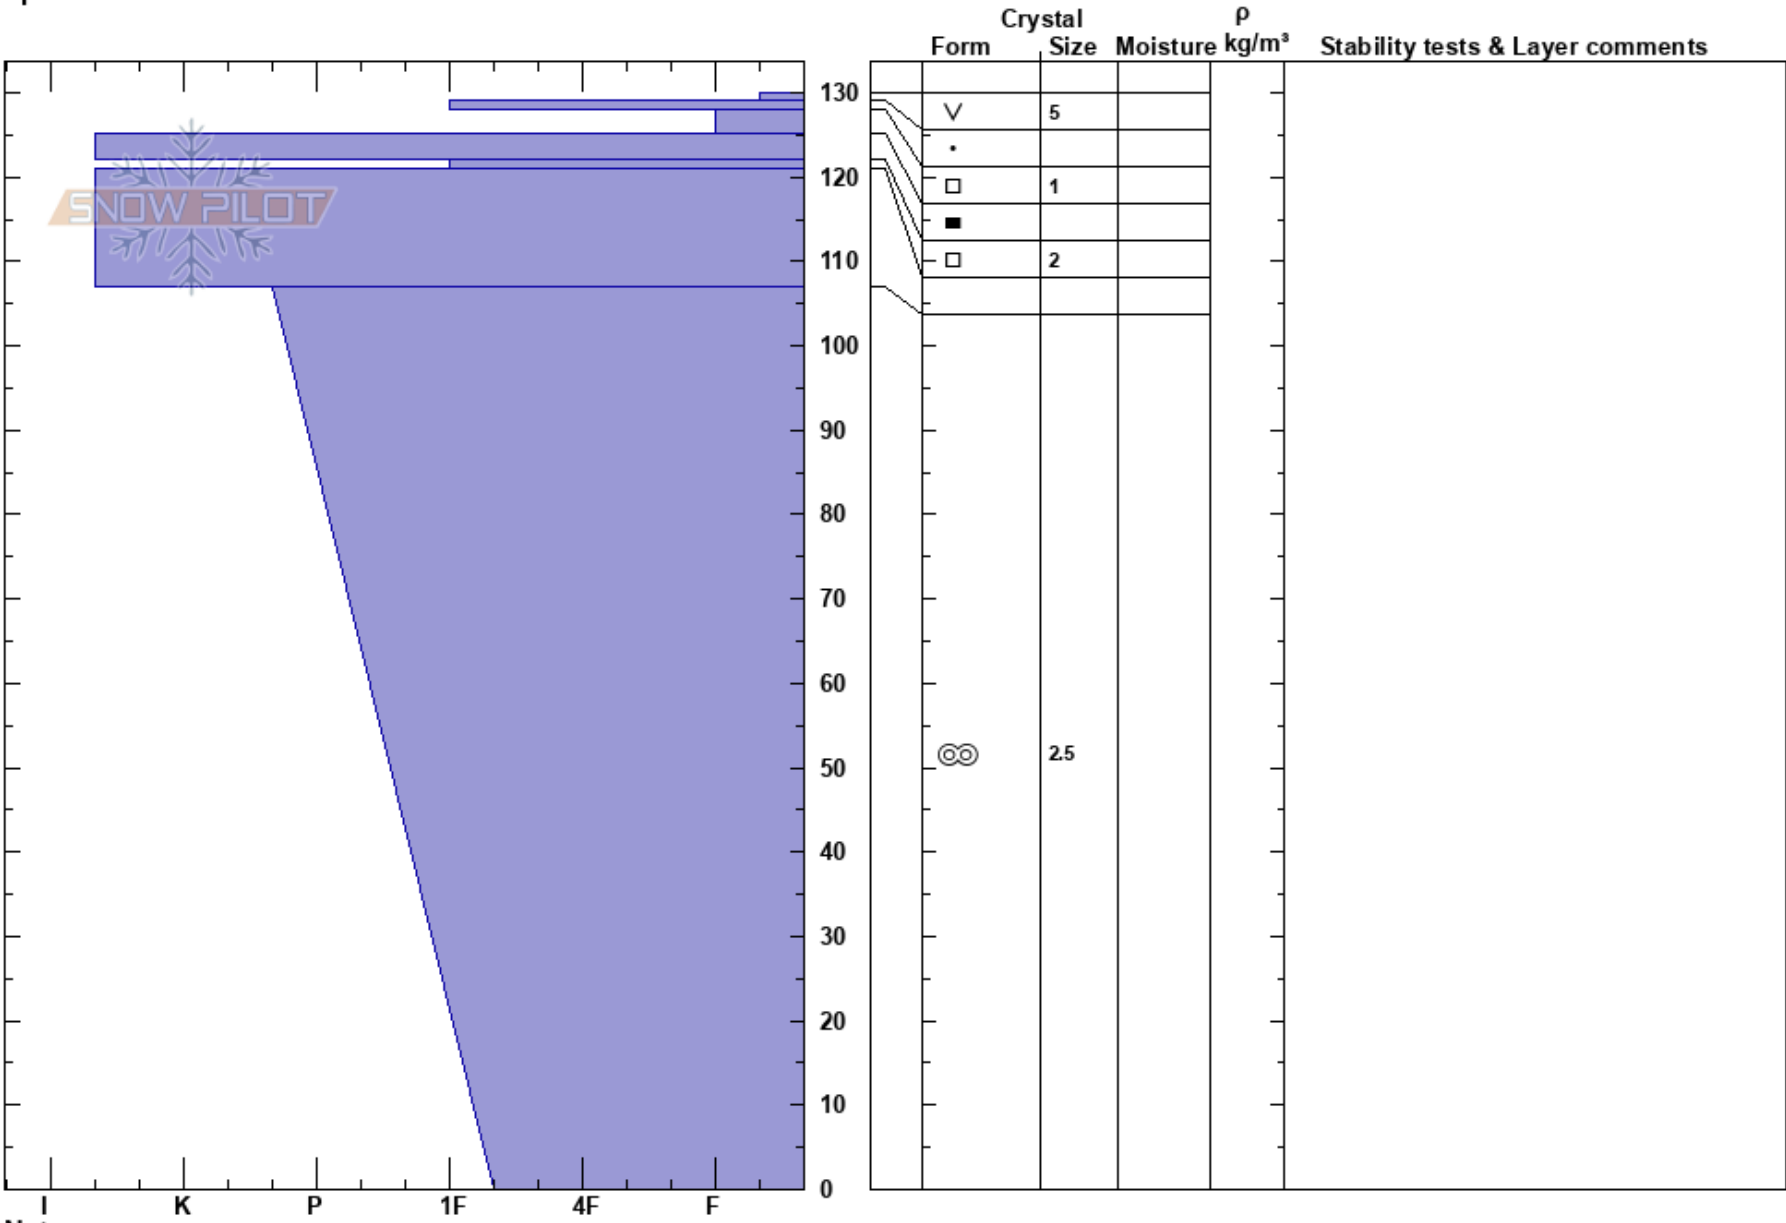

Melkarfjellet 10.3-18
 Tamok
 Norway
 Elevation: 700 m
 Aspect: NW
 Specifics:

Aadne Olsrud
 10/03/2018 - 11:00
 Co-ord:
 Slope Angle: 15°
 Wind Loading:

Stability:
 Air Temperature:
 Sky Cover:
 Precipitation:
 Wind:

HS:130
 Layer Notes:
 128-125cm:Problematic layer

Notes: