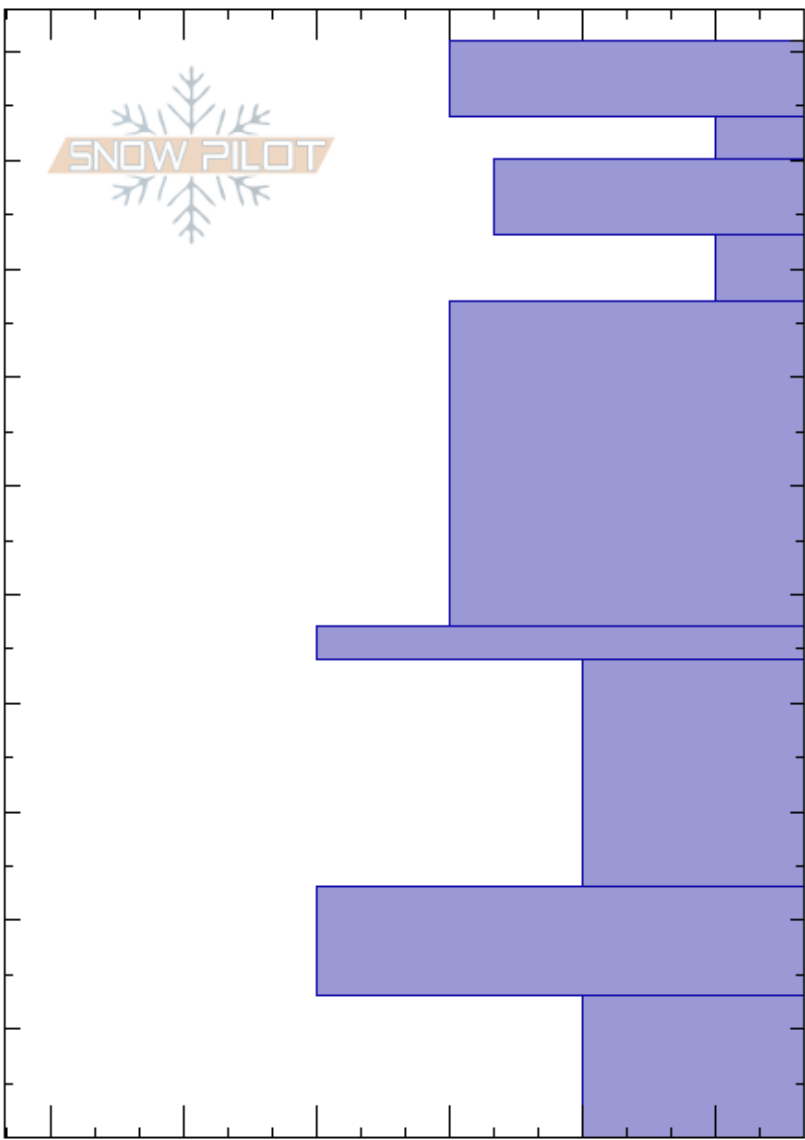

180309 Mt Bethel
 Front Range
 CO
 Elevation: 11978 ft
 Aspect: SE
 Specifics:

Ryan Zarter
 03/09/2018 - 1:00pm
 Co-ord: 39.70648N, -105.87528W
 Slope Angle: 33°
 Wind Loading: previous

Stability:
 Air Temperature: -4°C
 Sky Cover: BKN
 Precipitation: NO
 Wind: W Light Breeze

HS:101
 Layer Notes:
 47-44cm: Decomposing MFcr

Height (cm)	Crystal		Moisture	ρ kg/m³	Stability tests & Layer comments
	Form	Size			
101	•	0.5	D		
94	◻	1	D		← ECTN12 @94cm
90	•	1	D		
83	⊖	1.5	D		← ECTN23 @83cm
60	•	1.5	D		
47-44	⊙		D		47-44cm: Decomposing MFcr
40	⊖	2	D		
20	○ (◻)	2	D		
10	^ (Λ)	46	D		