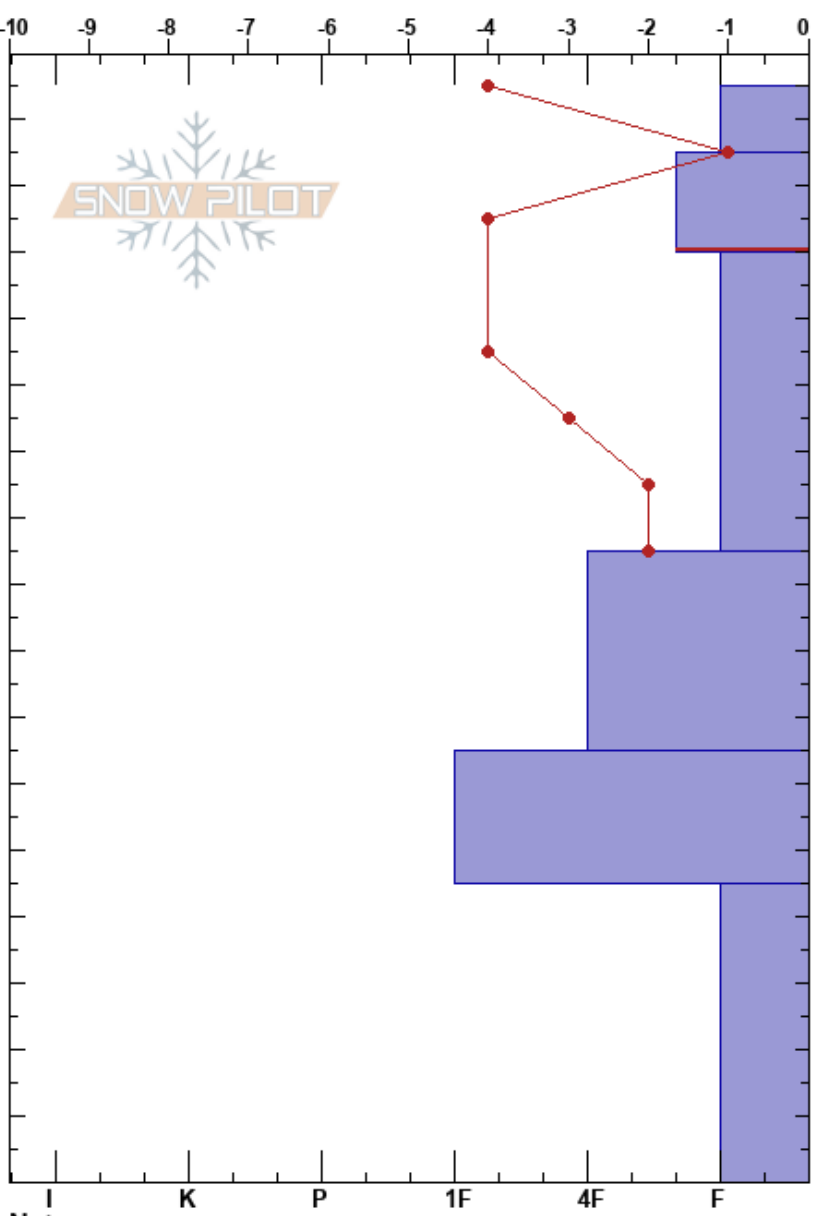

Evaro Bowl
 Rattlesnake Mtns
 MT
 Elevation: 7500 ft
 Aspect: 272°

Logan King
 03/09/2018 - 11:00am
 Co-ord: 47.04132N, -113.99007W
 Slope Angle: 34°
 Wind Loading: yes

Stability: Fair
 Air Temperature: -5.5°C
 Sky Cover: X
 Precipitation: S5
 Wind: S Strong

HS:165
 PF:65
 155-140cm:Problematic layer

Specifics: Collapsing, localized; Cracking; Instability rapidly rising

Form	Crystal		Moisture	ρ kg/m ³	Stability tests & Layer comments
	Size	Moisture			
+ (Σ)					
/					← ECTN11 @155cm
					← ECTN15 @140cm
□					
					← ECTN22 @95cm
□					
□					
□					