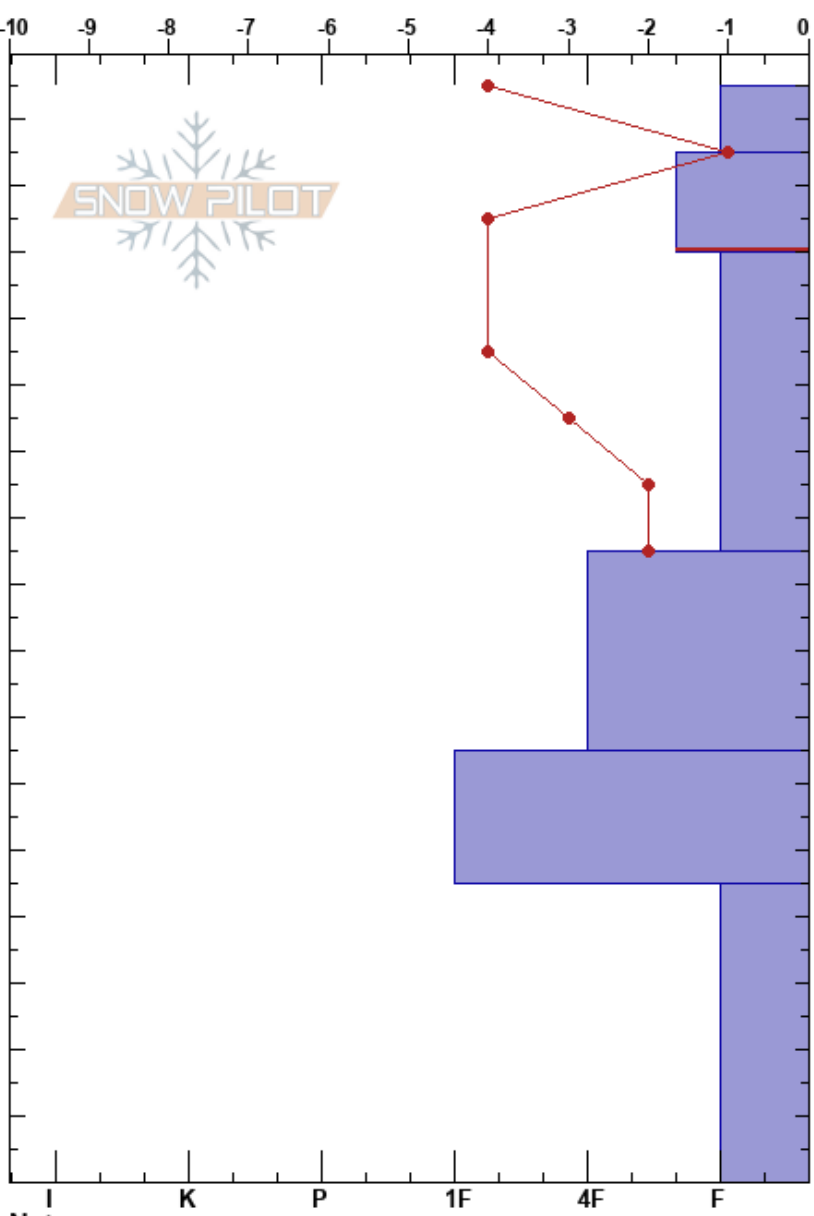

Evaro Bowl  
 Rattlesnake Mtns  
 MT  
 Elevation: 7500 ft  
 Aspect: 272°

Logan King  
 03/09/2018 - 11:00am  
 Co-ord: 47.04132N, -113.99007W  
 Slope Angle: 34°  
 Wind Loading: yes

Stability: Fair  
 Air Temperature: -5.5°C  
 Sky Cover: X  
 Precipitation: S5  
 Wind: S Strong

HS:165  
 PF:65  
 155-140cm:Problematic layer

Specifics: Collapsing, localized; Cracking; Instability rapidly rising

Height (cm)	Crystal		Moisture	$\rho$ kg/m <sup>3</sup>	Stability tests & Layer comments
	Form	Size			
165					
160	+ (Σ)				
155	/				← ECTN11 @155cm
150					
145					
140					← ECTN15 @140cm
135					
130					
125					
120	□				
115					
110					
105					
100					
95					← ECTN22 @95cm
90					
85					
80	□				
75					
70					
65					
60					
55					
50	□				
45					
40					
35					
30					
25					
20	□				
15					
10					
5					
0					