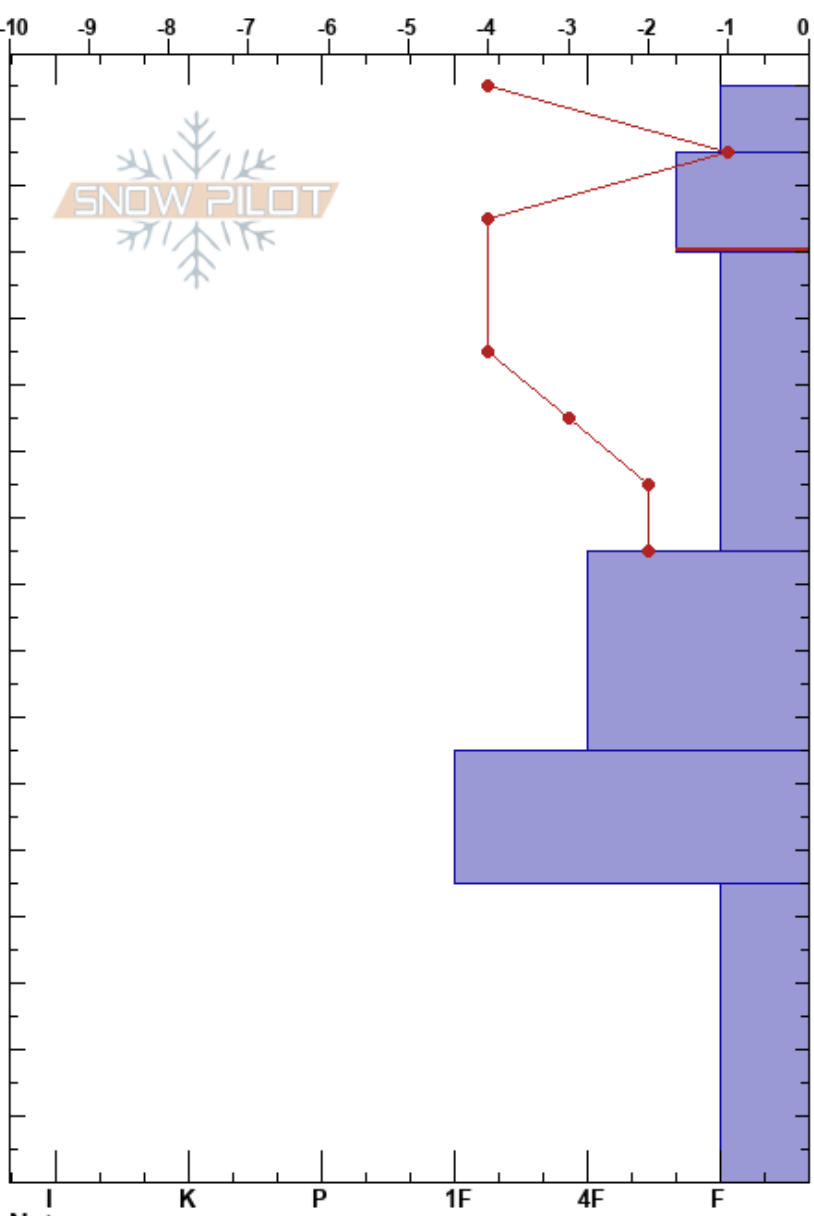

Evvaro Bowl  
 Rattlesnake Mtns  
 MT  
 Elevation: 7500 ft  
 Aspect: 272°

Logan King  
 03/09/2018 - 11:00am  
 Co-ord: 47.04132N, -113.99007W  
 Slope Angle: 34°  
 Wind Loading: yes

Stability: Fair  
 Air Temperature: -5.5°C  
 Sky Cover: X  
 Precipitation: S5  
 Wind: S Strong

HS:165  
 PF:65  
 155-140cm:Problematic layer

Specifics: Collapsing, localized; Cracking; Instability rapidly rising

Height (cm)	Crystal		Moisture	ρ kg/m³	Stability tests & Layer comments
	Form	Size			
165					
160	+ (Σ)				
155					← ECTN11 @155cm
150	/				
145					
140					← ECTN15 @140cm
135					
130					
125					
120	□				
115					
110					
105					
100					
95					← ECTN22 @95cm
90					
85					
80	□				
75					
70					
65					
60					
55					
50	□				
45					
40					
35					
30					
25					
20	□				
15					
10					
5					
0					