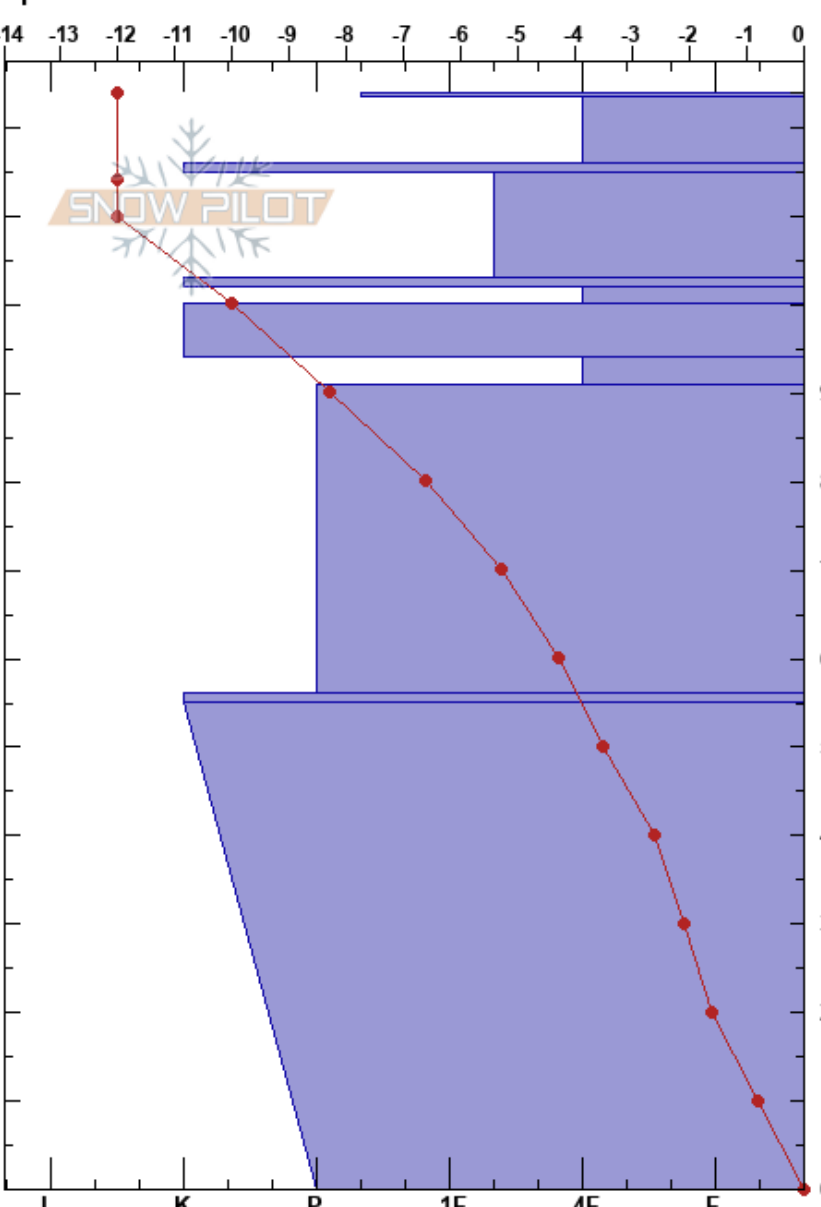

Fagefjellet Snøprofil  
 Tromsø mainland  
 Norway  
 Elevation: 577 m  
 Aspect: W  
 Specifics:

Henrik Forsberg  
 09/03/2018 - 13:57  
 Co-ord: 34W DC 30974 17129  
 Slope Angle: 28°  
 Wind Loading: previous

Stability: **HS:124** **Layer Notes:**  
 Air Temperature: -12°C **PF:35** 102-100cm:Problematic layer  
 Sky Cover: CLR  
 Precipitation: NO  
 Wind: Calm

Height (cm)	Crystal		Moisture	$\rho$ kg/m <sup>3</sup>	Stability tests & Layer comments
	Form	Size			
124					
120					
110					
100					←ECTPV @101cm
90					←CT7, Q2 @94cm
80					
70					
60					
50					
40					
30					
20					
10					
0					