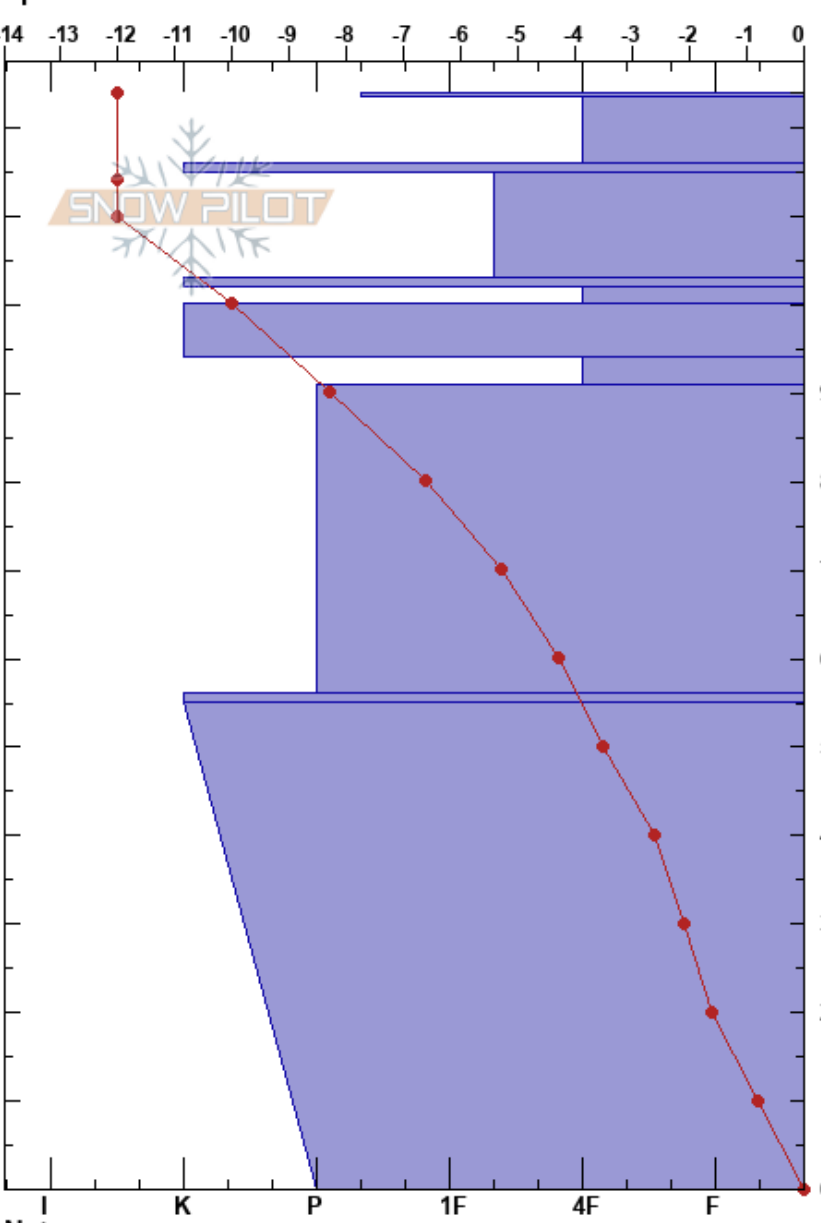

Fagefjellet Snøprofil
 Tromsø mainland
 Norway
 Elevation: 577 m
 Aspect: W
 Specifics:

Henrik Forsberg
 09/03/2018 - 13:57
 Co-ord: 34W DC 30974 17129
 Slope Angle: 28°
 Wind Loading: previous

Stability: **HS:124** **Layer Notes:**
 Air Temperature: -12°C **PF:35** 102-100cm:Problematic layer
 Sky Cover: CLR
 Precipitation: NO
 Wind: Calm

Height (cm)	Crystal		Moisture	ρ kg/m ³	Stability tests & Layer comments
	Form	Size			
124					
120	/				
110	o				
100	□				←ECTPV @101cm
90	o				←CT7, Q2 @94cm
90	□				
60	o				

Notes:

I K P 1F 4F F