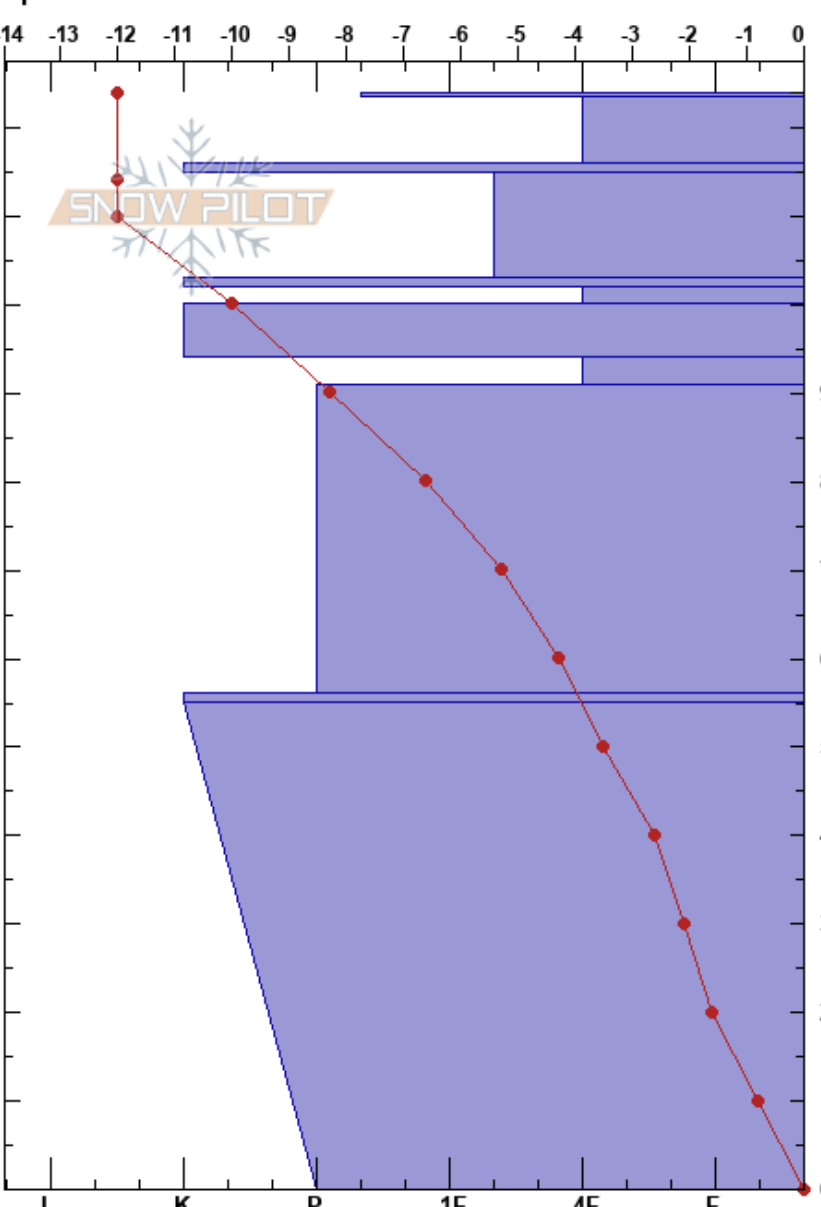

Fagefjellet Snøprofil
 Tromsø mainland
 Norway
 Elevation: 577 m
 Aspect: W
 Specifics:

Henrik Forsberg
 09/03/2018 - 13:57
 Co-ord: 34W DC 30974 17129
 Slope Angle: 28°
 Wind Loading: previous

Stability: **HS:124**
 Air Temperature: -12°C PF:35 102-100cm:Problematic layer
 Sky Cover: CLR
 Precipitation: NO
 Wind: Calm

Height (cm)	Crystal		Moisture	ρ kg/m ³	Stability tests & Layer comments
	Form	Size			
124					
120					
110					
100					← ECTPV @101cm
90					← CT7, Q2 @94cm
80					
70					
60					
50					
40					
30					
20					
10					
0					