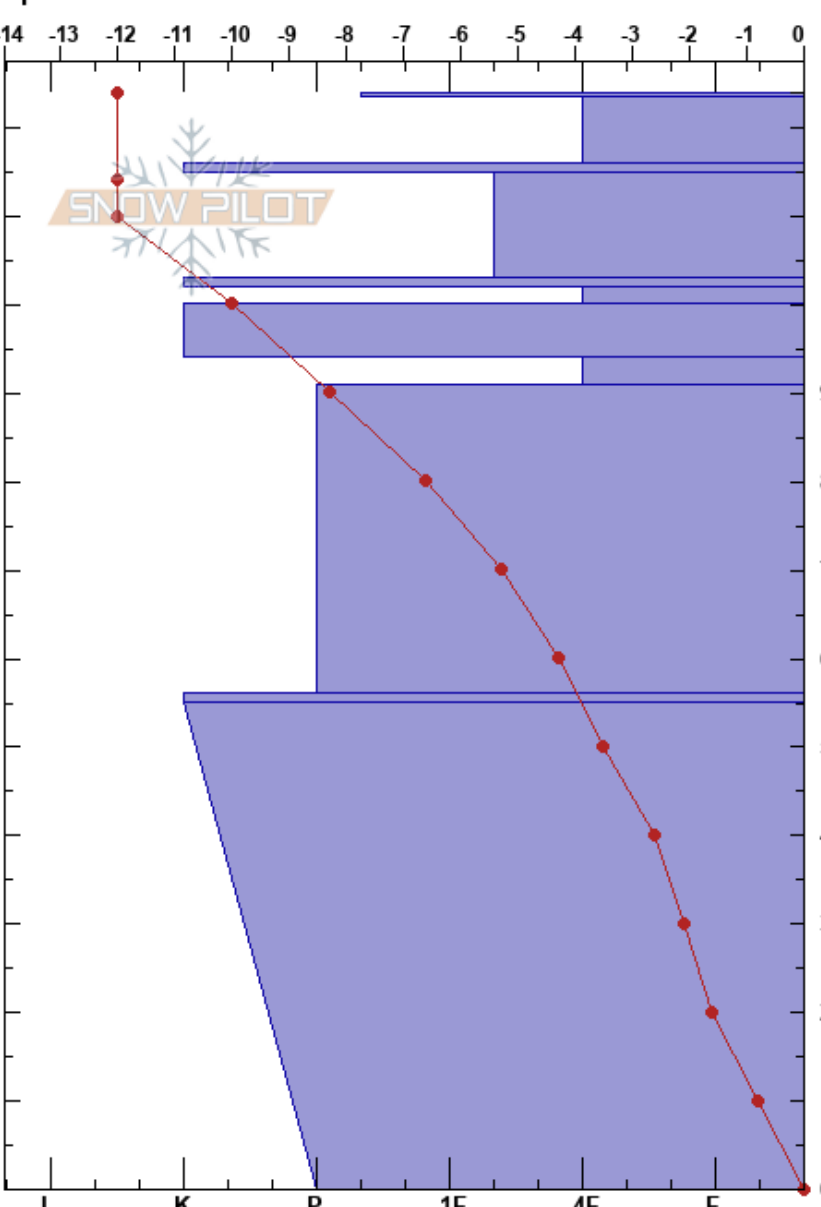

Fagefjellet Snøprofil  
 Tromsø mainland  
 Norway  
 Elevation: 577 m  
 Aspect: W  
 Specifics:

Henrik Forsberg  
 09/03/2018 - 13:57  
 Co-ord: 34W DC 30974 17129  
 Slope Angle: 28°  
 Wind Loading: previous

Stability: **HS:124**  
 Air Temperature: -12°C PF:35 102-100cm:Problematic layer  
 Sky Cover: CLR  
 Precipitation: NO  
 Wind: Calm

Height (cm)	Crystal		Moisture	$\rho$ kg/m <sup>3</sup>	Stability tests & Layer comments
	Form	Size			
124					
120					
110					
100					← ECTPV @101cm
90					← CT7, Q2 @94cm
80					
70					
60					
50					
40					
30					
20					
10					
0					