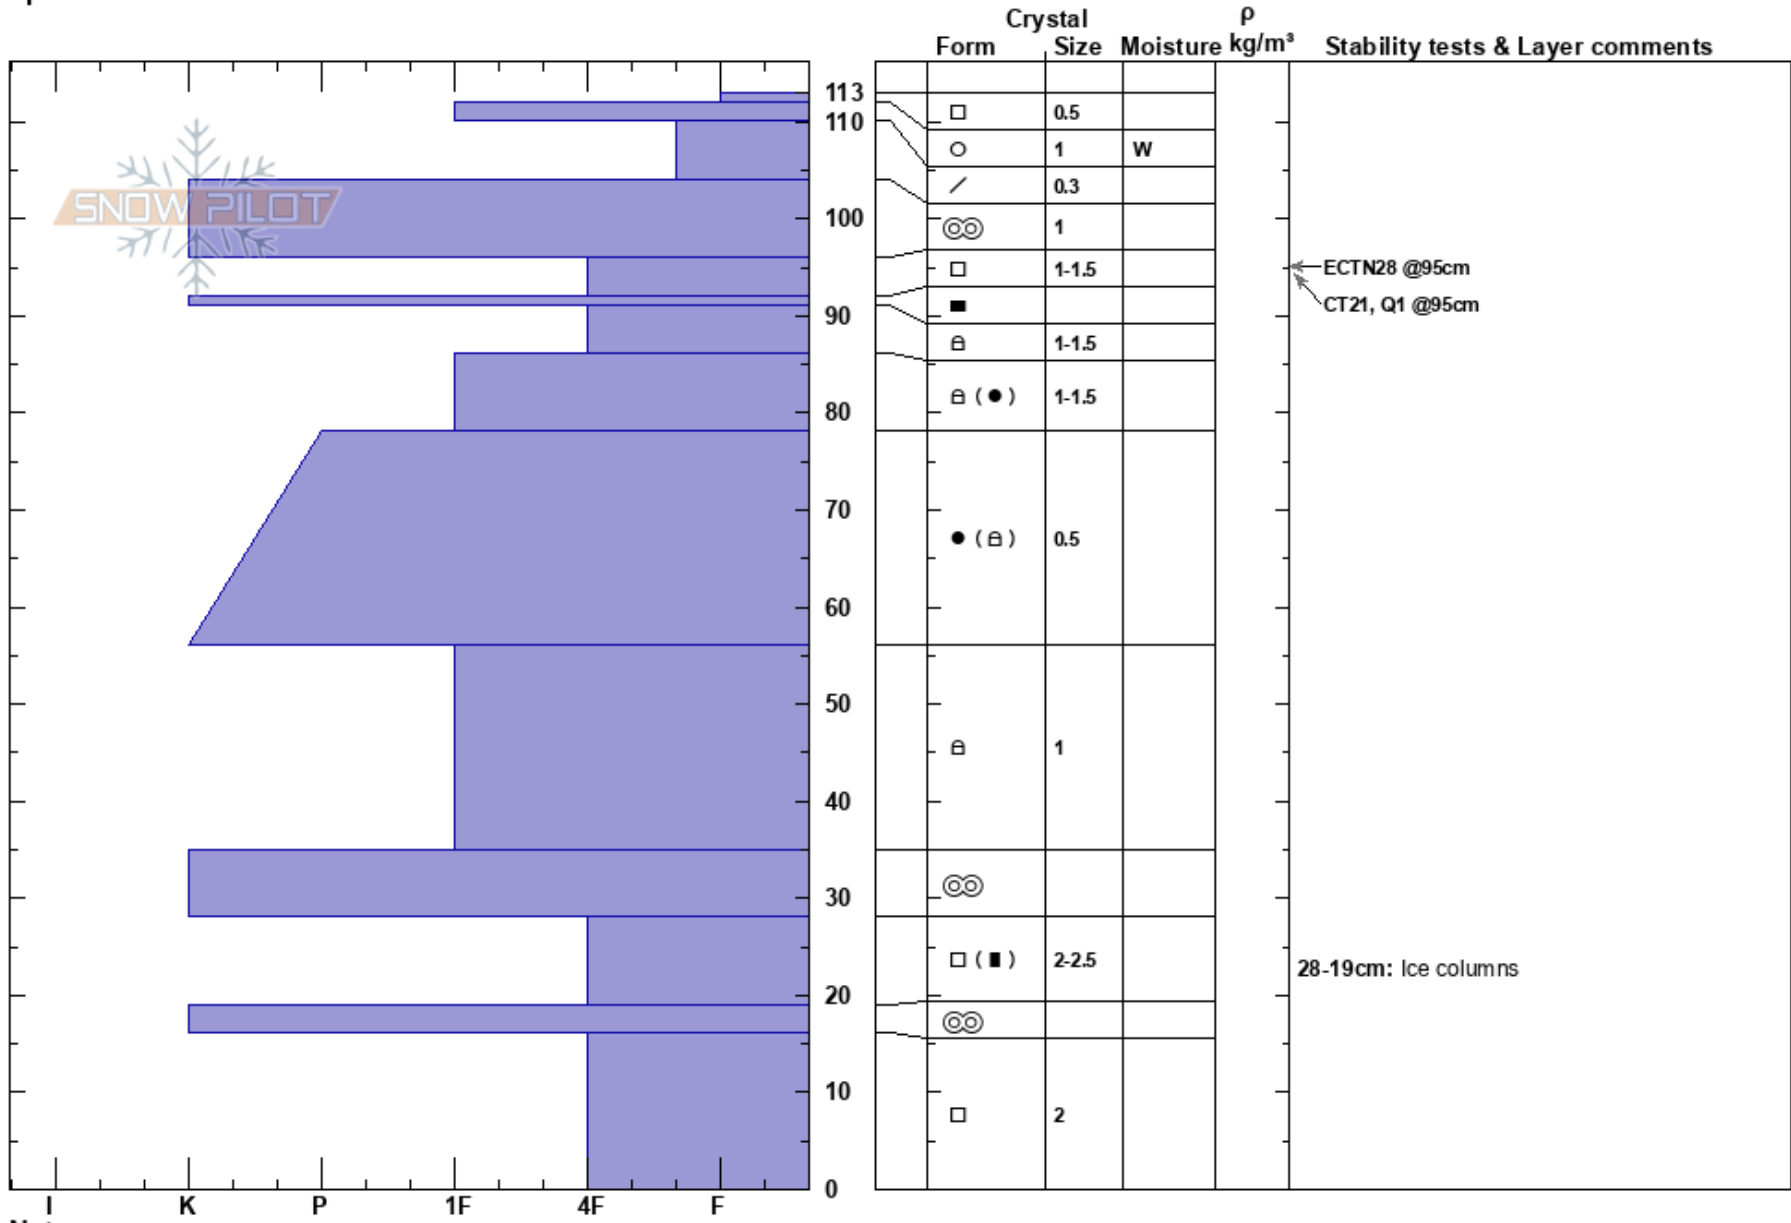

Whistler20180307
 Vail/Summit County
 CO
Elevation: 11260 ft
Aspect: 202°
Specifics:

Ron Simenhois
 03/07/2018 - 11:15am
Co-ord: 13S 106W 40N
Slope Angle: 32°
Wind Loading:

Stability: Good **HS:**113 **Layer Notes:**
Air Temperature: 28°C **28-19cm:** Ice columns
Sky Cover: CLR
Precipitation: NO
Wind: Calm