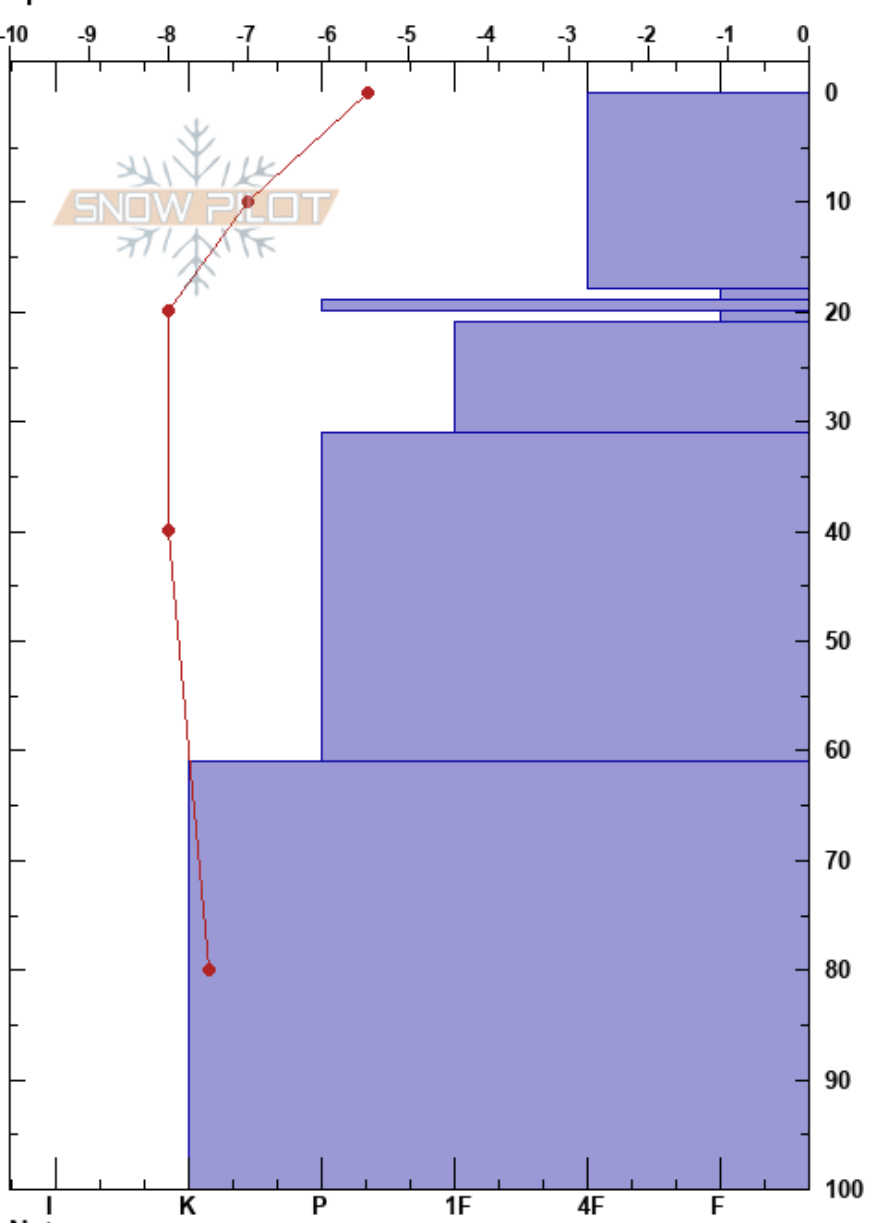

Finnbufjellet
 Voss
 Norway
 Elevation: 1230 m
 Aspect: 45°
 Specifics:

Knut Inge Orset
 09/03/2018 - 00:12
 Co-ord: 32V 361886E 6752380N
 Slope Angle: 7°
 Wind Loading:

Stability:
 Air Temperature: -7°C
 Sky Cover: OVC
 Precipitation: NO
 Wind: Calm

PF:25
 Layer Notes:
 18-19cm: Problematic layer
 61-100cm: Gravde ikke dypere enn 1 m

Form	Crystal		Moisture	ρ kg/m³	Stability tests & Layer comments
	Size				
/	1				
+	3				
⊙					← ECTN11 @18cm Q2
∨	6-8				
☉	1				
•	0.5				
•	0.3				61-100cm: Gravde ikke dypere enn 1 m